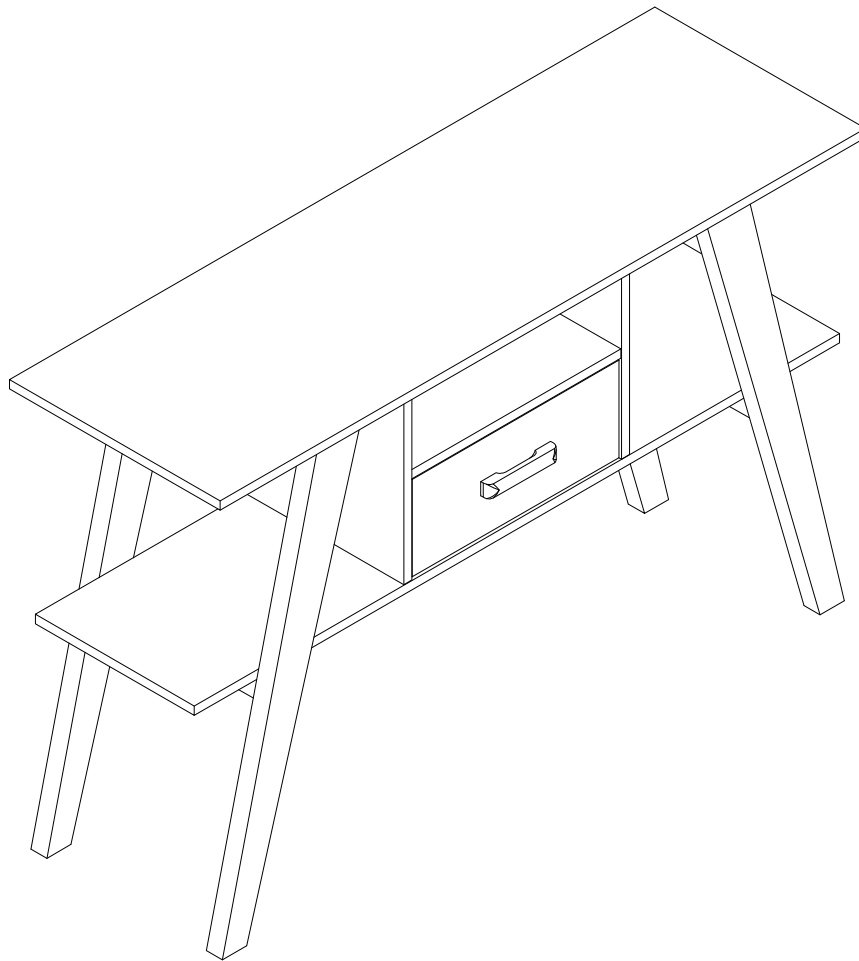

ASSEMBLY INSTRUCTIONS
INSTRUCTIONS D'ASSEMBLAGE

CONSOLE TABLE BROWN RECLAIMED WOOD 1 DRAWER 1 SHELF

TABLE CONSOLE BOIS BRUN RÉCUPÉRÉ 1 TIRROIRS 1 ÉTAGÈRE

	
A	B
14PCS	14PCS
	Ø15x9mm

						
4x40mm	6x30mm	3x12mm	4x16mm	96mm	5x55mm	
C	D	E	F	G	H	I
12PCS	24PCS	8PCS	2PCS	1PC	2PCS	1PC
						
250mm	250mm	6x65mm		M6mm	M10mm	
J	K	L	M	N	O	P
1PC	1PC	8PCS	8PCS	8PCS	1PC	4PCS
						
Ø20mm	Ø50mm	4x40mm	3x14mm			6x30mm
Q	R	S	T	U	V	W
4PCS	4PCS	7PCS	2PCS	4PCS	2PCS	2PCS