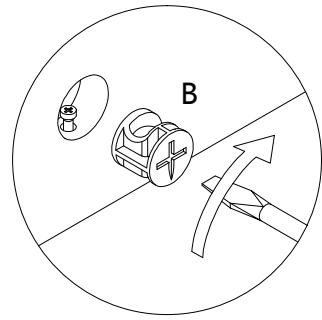

ASSEMBLY INSTRUCTIONS
INSTRUCTIONS D'ASSEMBLAGE

CONSOLE TABLE BROWN RECLAIMED WOOD 1 DRAWER 1 SHELF

TABLE CONSOLE BOIS BRUN RÉCUPÉRÉ 1 TIRROIRS 1 ÉTAGÈRE

	
A	B
14PCS	14PCS
	Ø15x9mm

						
4x40mm	6x30mm	3x12mm	4x16mm	96mm	5x55mm	
C	D	E	F	G	H	I
12PCS	24PCS	8PCS	2PCS	1PC	2PCS	1PC
						
250mm	250mm	6x65mm		M6mm	M10mm	
J	K	L	M	N	O	P
1PC	1PC	8PCS	8PCS	8PCS	1PC	4PCS
						
Ø20mm	Ø50mm	4x40mm	3x14mm			6x30mm
Q	R	S	T	U	V	W
4PCS	4PCS	7PCS	2PCS	4PCS	2PCS	2PCS

step 1

step 2

step 3

step 4

step 5

step 6

step 7

step 8