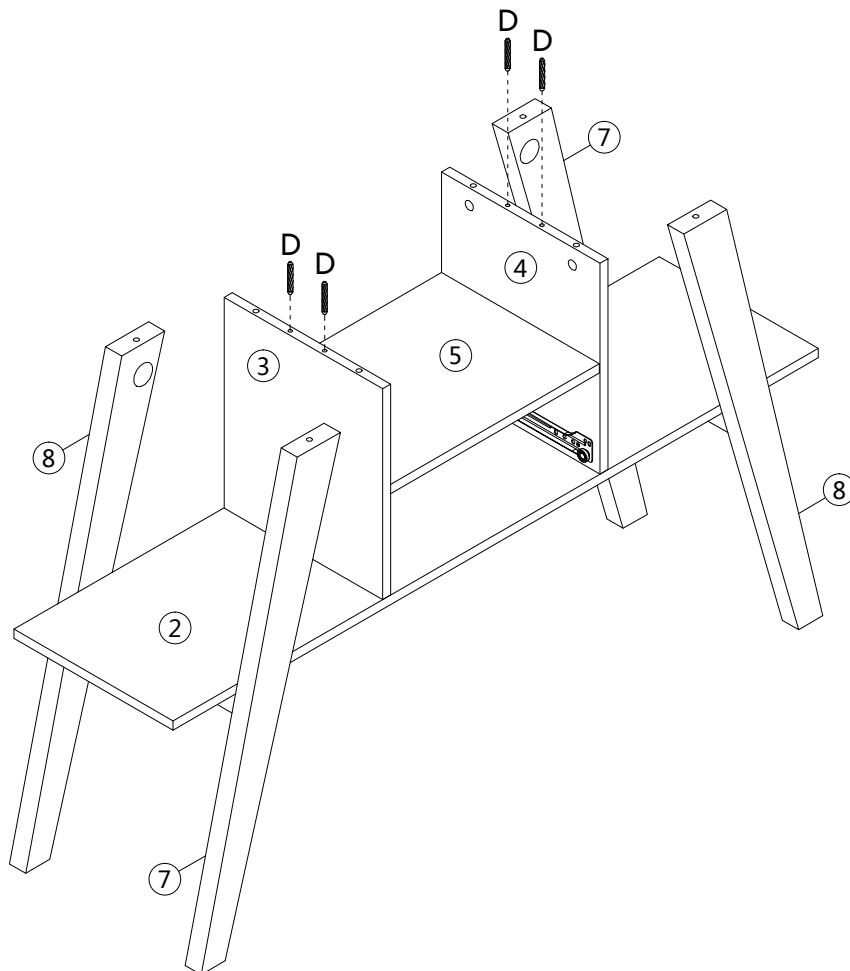

ASSEMBLY INSTRUCTIONS
INSTRUCTIONS D'ASSEMBLAGE

CONSOLE TABLE BROWN RECLAIMED WOOD 1 DRAWER 1 SHELF

TABLE CONSOLE BOIS BRUN RÉCUPÉRÉ 1 TIRROIRS 1 ÉTAGÈRE

	
A	B
14PCS	14PCS
	Ø15x9mm

						
4x40mm	6x30mm	3x12mm	4x16mm	96mm	5x55mm	
C	D	E	F	G	H	I
12PCS	24PCS	8PCS	2PCS	1PC	2PCS	1PC
						
250mm	250mm	6x65mm		M6mm	M10mm	
J	K	L	M	N	O	P
1PC	1PC	8PCS	8PCS	8PCS	1PC	4PCS
						
Ø20mm	Ø50mm	4x40mm	3x14mm			6x30mm
Q	R	S	T	U	V	W
4PCS	4PCS	7PCS	2PCS	4PCS	2PCS	2PCS

step 9

step 10

step 11

step 12

step 13

step 14

180°

step 15