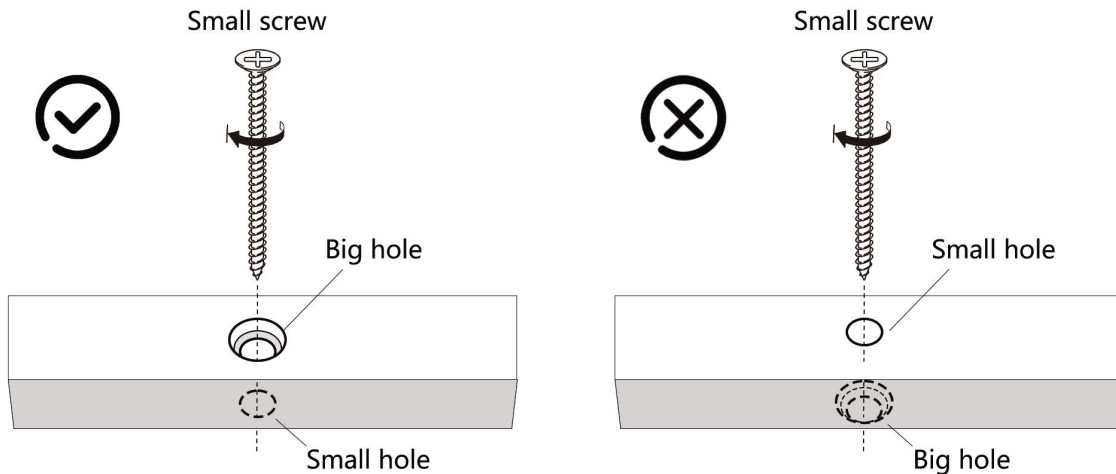

V×1

W(7cm)×3

X×3

Y(5cm)×3

Z×3

Installation steps

Wall Mounted Cat Furniture

Installation steps