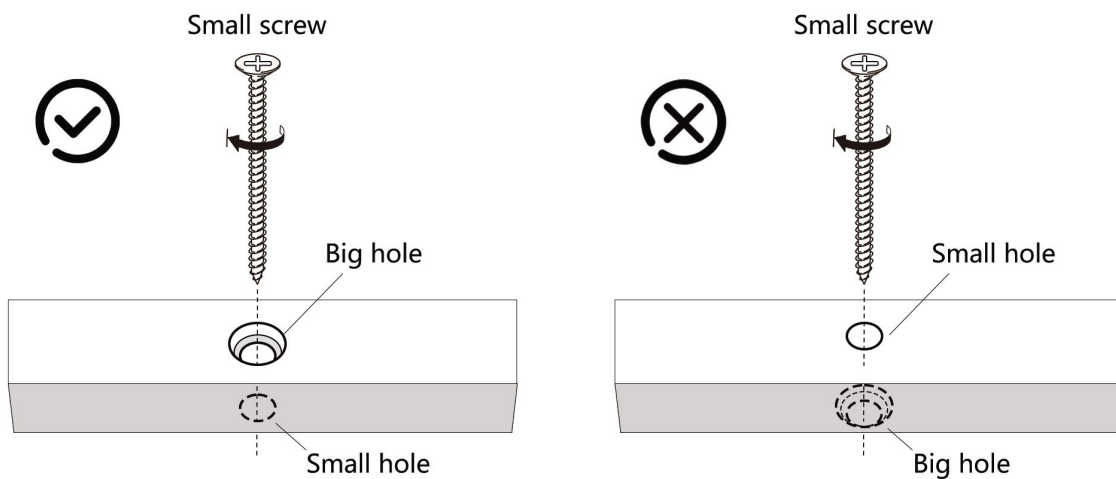

V×1

W(7cm)×3

X×3

Y(5cm)×3

Z×3

Installation steps

Wall Mounted Cat Furniture

Installation steps

• Ladder(CW372-032)

Packing list

Installation steps

Wall Mounted Cat Furniture

Installation steps

• Platform(CW372-016)

Packing list

Installation steps