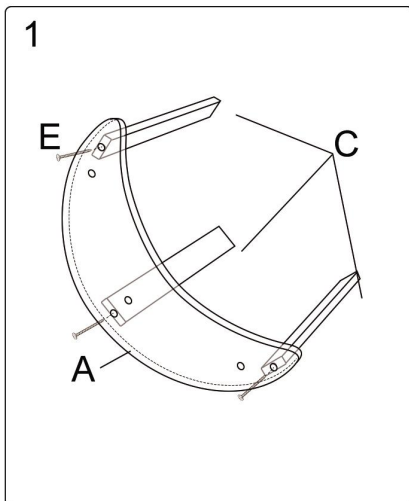

V×1

W(7cm)×3

X×3

Y(5cm)×3

Z×3

Installation steps

Wall Mounted Cat Furniture

Installation steps