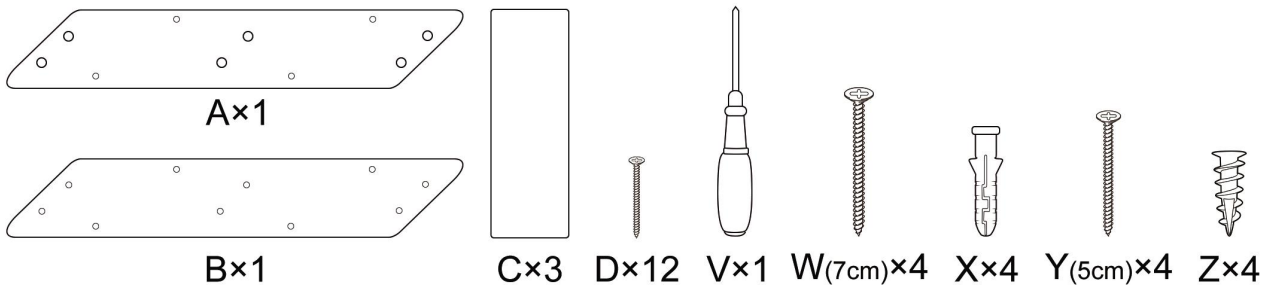

• Ladder(CW372-032)

Packing list