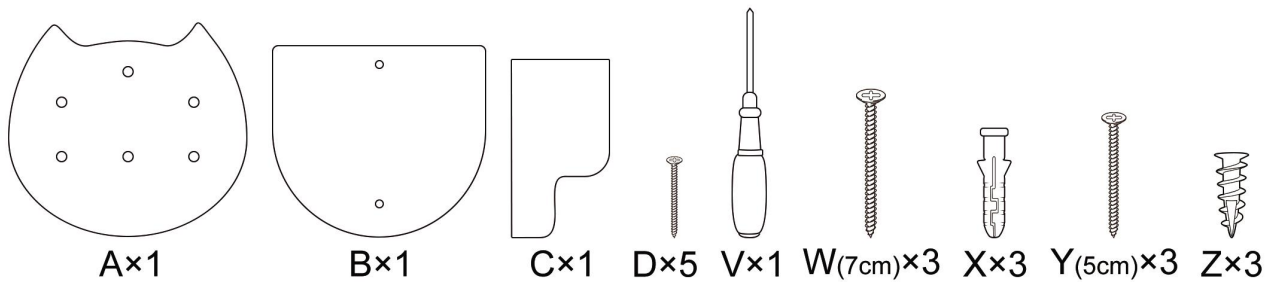

V×1

W(7cm)×3

X×3

Y(5cm)×3

Z×3

Installation steps

Wall Mounted Cat Furniture

Installation steps

• Ladder(CW372-032)

Packing list

Installation steps

Wall Mounted Cat Furniture

Installation steps

• Platform(CW372-016)

Packing list

Installation steps