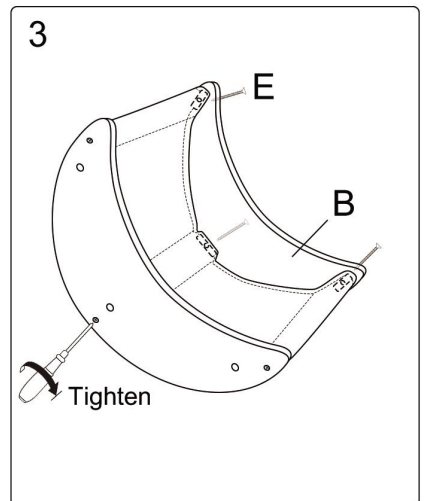

V×1

W(7cm)×3

X×3

Y(5cm)×3

Z×3

Installation steps

Wall Mounted Cat Furniture

Installation steps