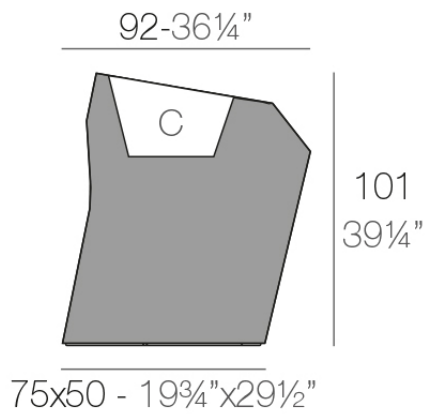

Products / Planters / Fazmaceteros

Faz xl planter 92x77x101

by Ramón Esteve

Faz is a modular collection of outdoor furniture and planters designed by Ramón Esteve for Vondom. He is the architect of harmony, serenity, timelessness and universality, and he has created mineral and emphatic shapes that make Faz a design that contextualizes with homes and installations. An ambience, encircling as a result of the blissful combination of the material and lighting, so that the sole sensation would be its fusion.

Info

Description

Pot made of polyethylene resin by rotational moulding. 100% Recyclable. Item suitable for indoor and outdoor use. Available in different finishes.

Weight: 24 Kg

FAZ Macetero medio XL C = 50 L
FAZ Medium planter XL C = 13 gal