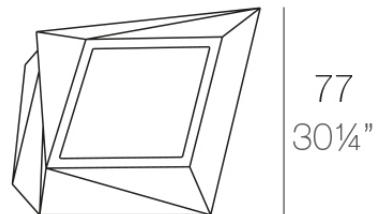

Products / Planters / Fazmaceteros

Faz xl planter 92x77x101

by Ramón Esteve

Faz is a modular collection of outdoor furniture and planters designed by Ramón Esteve for Vondom. He is the architect of harmony, serenity, timelessness and universality, and he has created mineral and emphatic shapes that make Faz a design that contextualizes with homes and installations. An ambience, encircling as a result of the blissful combination of the material and lighting, so that the sole sensation would be its fusion.

Info

Description

Pot made of polyethylene resin by rotational moulding. 100% Recyclable. Item suitable for indoor and outdoor use. Available in different finishes.

Weight: 24 Kg

FAZ Macetero medio XL C = 50 L
FAZ Medium planter XL C = 13 gal