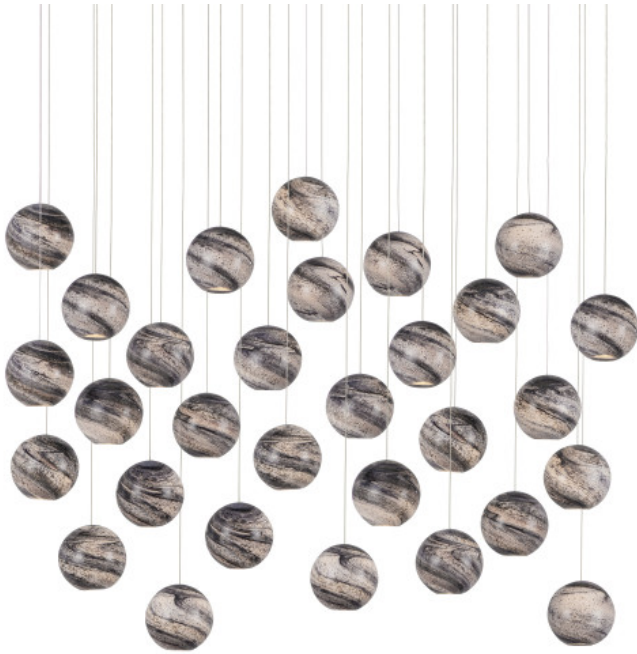

CURREY

& C O M P A N Y

Palatino 30-Light Multi-Drop Pendant

9000-1010

Overall: 7.75"h x 57"w x 21"d
Adjustable Height: 7.75"h to 124.75"h

Finish: Blue Marbled/Silver
Materials: Metal/Glass

Item Weight: 102 lb
Number of Lights: 30
Suggested Bulb: G4
Socket Type: G4
Watts per Socket / Item: 10 / 300

Cord: 10' Silver
Shad

The shades of the Palatino 30-Light Multi-Drop Pendant give the impression they are their own complete universes replete with their own Milky Ways. Made of two layers of glass—the interior white and the exterior blue—the shades shimmer with Mica dust that