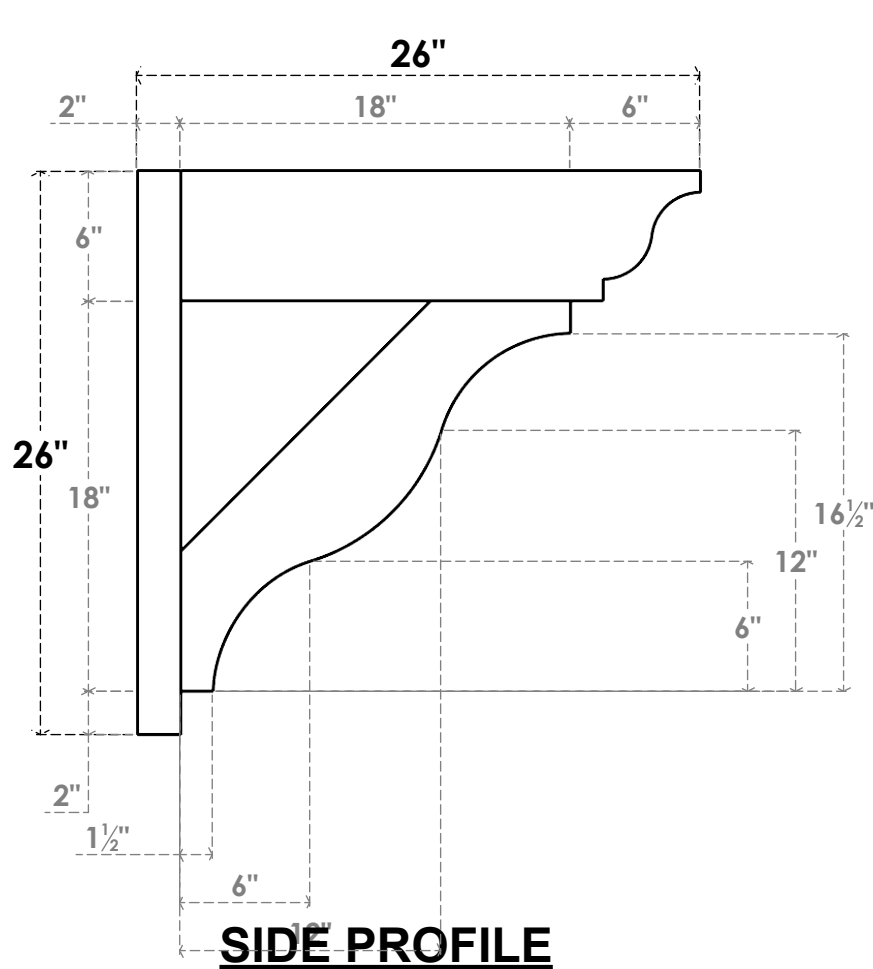

ITEM NUMBER: OUTUROC060X080X26000X26000X060X020X060FST04RCPR

6"W TOP X 8"W BACK X 26"D X 26"H X 6"T TOP X 2"T BACK TIMBERTHANE ROUGH CEDAR FUNSTON FAUX WOOD OPEN OUTLOOKER, TRADITIONAL TOP AND BLOCK BACK, 6"W CLOSED BRACE, PRIMED TAN