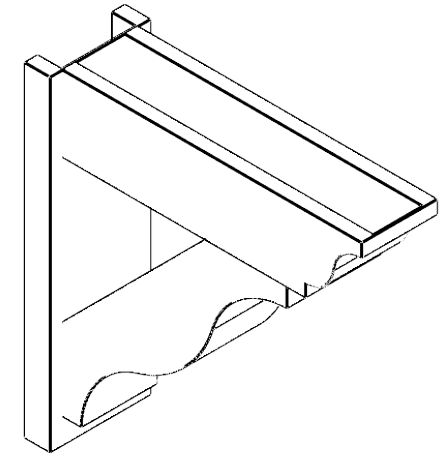

ITEM NUMBER: OUTUROC060X080X26000X26000X060X020X060FST04RCPR

6"W TOP X 8"W BACK X 26"D X 26"H X 6"T TOP X 2"T BACK TIMBERTHANE ROUGH CEDAR FUNSTON FAUX WOOD OPEN OUTLOOKER, TRADITIONAL TOP AND BLOCK BACK, 6"W CLOSED BRACE, PRIMED TAN

EKENA MILLWORK
2300 WEST MAIN ST.
CLARKSVILLE, TX 75426
TOLL FREE: 866-607-0453
WWW.EKENAMILLWORK.COM

NOTES

1. INSTALLATION TO BE COMPLETED IN ACCORDANCE WITH MANUFACTURER'S SPECIFICATIONS.
2. DRAWING MAY NOT BE TO SCALE
3. THIS DRAWING IS INTENDED FOR DESIGN AND PLANNING PURPOSES ONLY.
4. ALL INFORMATION CONTAINED HEREIN WAS CURRENT AT THE TIME OF DEVELOPMENT BUT MUST BE REVIEWED AND APPROVED BY THE PRODUCT MANUFACTURER TO BE CONSIDERED ACCURATE.
5. TIMBERTHANE ARCHITECTURAL PRODUCTS ARE MADE FROM HIGH DENSITY URETHANE AND COME FACTORY PRIMED