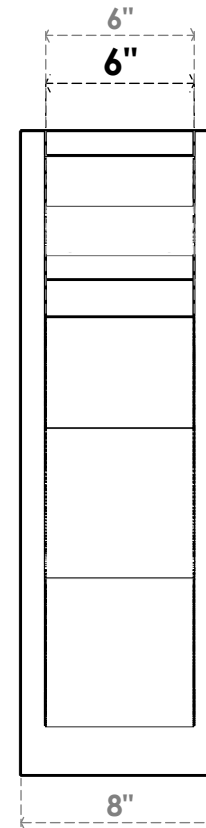

ITEM NUMBER: OUTUROC060X080X26000X26000X060X020X060FST04RCPR

6"W TOP X 8"W BACK X 26"D X 26"H X 6"T TOP X 2"T BACK TIMBERTHANE ROUGH CEDAR FUNSTON FAUX WOOD OPEN OUTLOOKER, TRADITIONAL TOP AND BLOCK BACK, 6"W CLOSED BRACE, PRIMED TAN

EKENA MILLWORK
2300 WEST MAIN ST.
CLARKSVILLE, TX 75426
TOLL FREE: 866-607-0453
WWW.EKENAMILLWORK.COM

NOTES

1. INSTALLATION TO BE COMPLETED IN ACCORDANCE WITH MANUFACTURER'S SPECIFICATIONS.
2. DRAWING MAY NOT BE TO SCALE
3. THIS DRAWING IS INTENDED FOR DESIGN AND PLANNING PURPOSES ONLY.
4. ALL INFORMATION CONTAINED HEREIN WAS CURRENT AT THE TIME OF DEVELOPMENT BUT MUST BE REVIEWED AND APPROVED BY THE PRODUCT MANUFACTURER TO BE CONSIDERED ACCURATE.
5. TIMBERTHANE ARCHITECTURAL PRODUCTS ARE MADE FROM HIGH DENSITY URETHANE AND COME FACTORY PRIMED