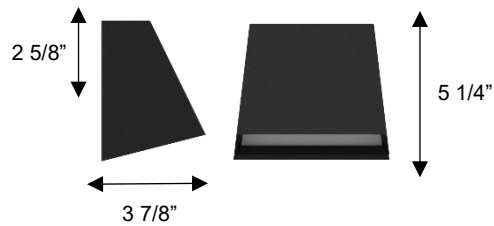

Wall Sconce

DIMENSIONS

Height: 5 1/4"
 Width/Diameter: 6"
 Depth: 3 7/8"
 Minimum Height:
 Maximum Height:
 Canopy/Backplate: 5 1/4"x6"
 Product Weight: 1.7 lb

SPECIFICATIONS

Location Listed: Wet
 IP Rating: IP65
 Dark Sky Complaint
 Rated Life: 54000 Hours
 Standards: ETL, cETL, ADA
 Input: 120~277 VAC, 50/60Hz
 TRIAC Dimming: 100-10%
 Downlight Illumination
 Mounting: Wall Mount
 Color Temperature: Adjustable
 3000K/4000K/5000K
 CRI Rating: 80
 Material: Aluminum
 Diffuser Material: Glass