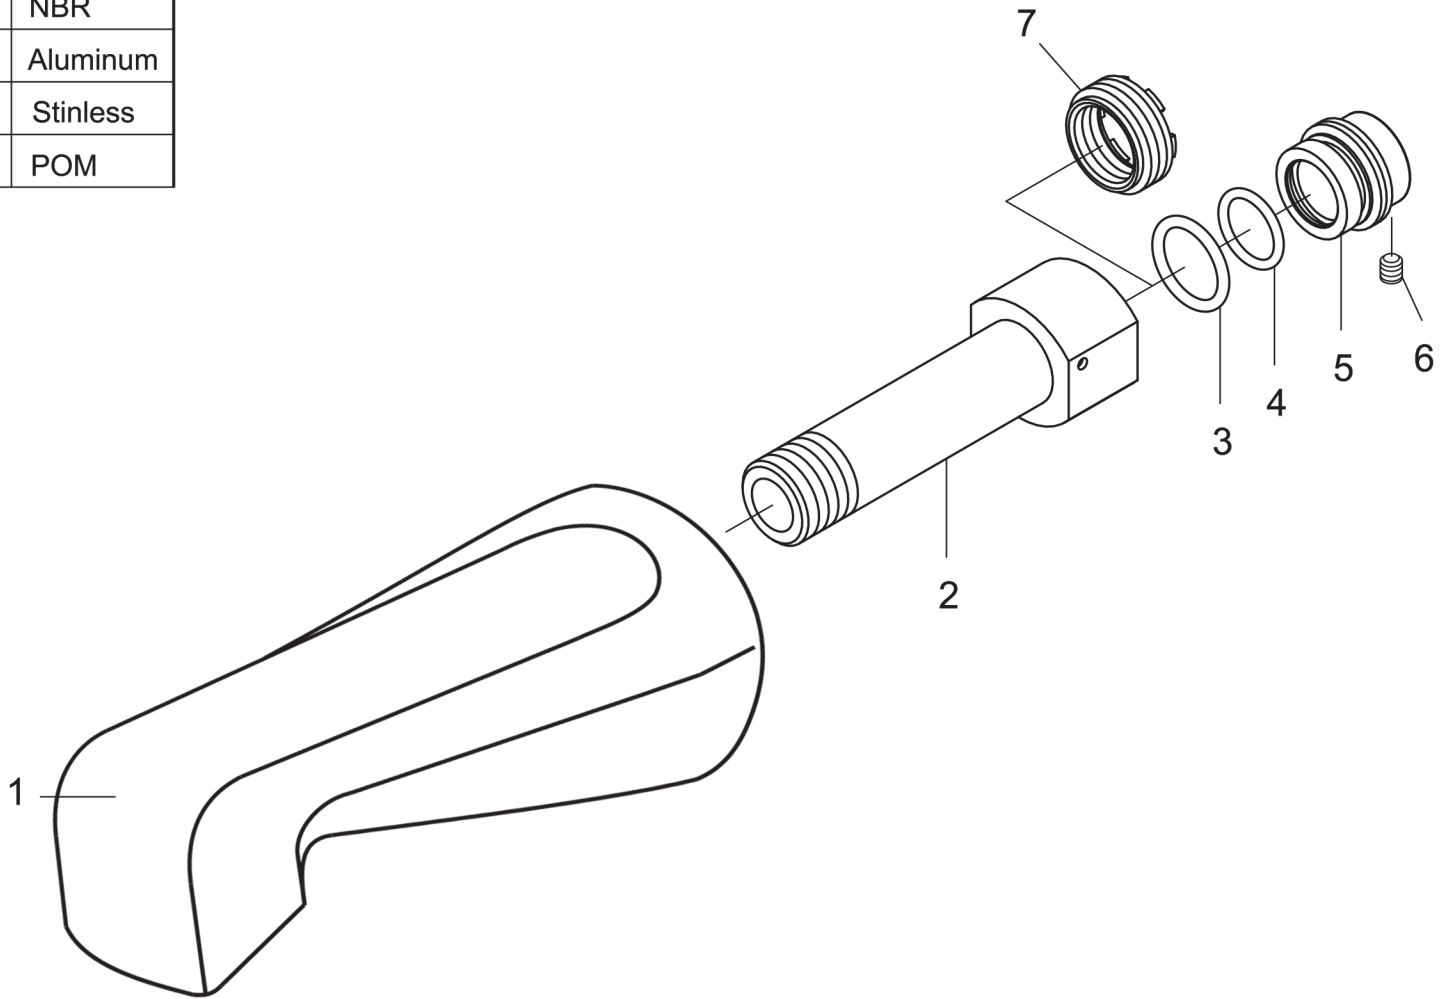

NO.	Part Name:	QTY	Material:
1	BODY	1	ZINC
2	INSERT PIPE	1	POM
3	O-RING	1	NBR
4	O-RING	1	NBR
5	BUSHING	1	Aluminum
6	Set Screw	1	Stinless
7	BUSHING	1	POM

WESTBRASS <small>Luxury Plumbing - Est. 1935</small>		2429 E. Olympic Blvd. Los Angeles, CA 90021	
TITLE 5" Non-Diverter Tub Sprout - 4 in one			
DWG NO.	E531US	DATE	03/28/2025
		REV	A
Sheet 1 of 1			

5-1/4"

1/2" FIP

1"

2-3/8"

1-1/2"

0.78"

0.09"

3.12"

0.68"

∅ 0.09"

∅ 0.92"

∅ 0.66"

1/2-14NPT

45°

∅ 0.51"

∅ 0.82"

3/4-14NPT

0.39"

0.70"

0.12"

0.15"

WESTBRASS
Luxury Plumbing - Est. 1935

2429 E. Olympic Blvd.
Los Angeles, CA 90021

TITLE 5" Non-Diverter Tub Sprout - 4 in one