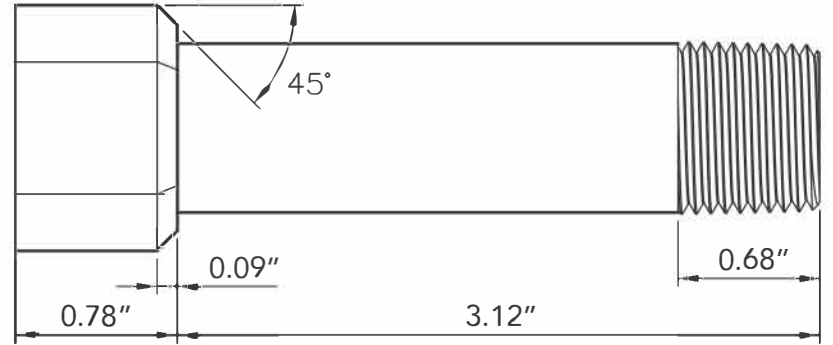

NO.	Part Name:	QTY	Material:
1	BODY	1	ZINC
2	INSERT PIPE	1	POM
3	O-RING	1	NBR
4	O-RING	1	NBR
5	BUSHING	1	Aluminum
6	Set Screw	1	Stinless
7	BUSHING	1	POM

WESTBRASS <small>Luxury Plumbing - Est. 1935</small>		2429 E. Olympic Blvd. Los Angeles, CA 90021	
TITLE 5" Non-Diverter Tub Sprout - 4 in one			
DWG NO.	E531US	DATE	03/28/2025
		REV	A
Sheet 1 of 1			

5-1/4"

1/2" FIP

1"

2-3/8"

1-1/2"

0.78"

0.09"

3.12"

0.68"

∅ 0.09"

∅ 0.92"

∅ 0.66"

1/2-14NPT

45°

∅ 0.51"

∅ 0.82"

3/4-14NPT

0.39"

0.70"

0.12"

0.15"

WESTBRASS
Luxury Plumbing - Est. 1935

2429 E. Olympic Blvd.
Los Angeles, CA 90021

TITLE 5" Non-Diverter Tub Sprout - 4 in one