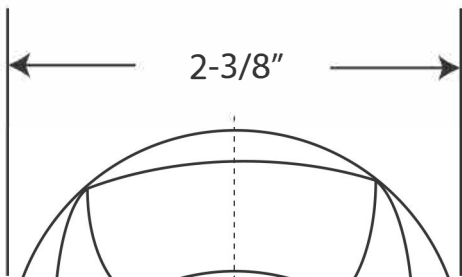

NO.	Part Name:	QTY	Material:
1	BODY	1	ZINC
2	INSERT PIPE	1	POM
3	O-RING	1	NBR
4	O-RING	1	NBR
5	BUSHING	1	Aluminum
6	Set Screw	1	Stinless
7	BUSHING	1	POM

WESTBRASS <small>Luxury Plumbing - Est. 1935</small>		2429 E. Olympic Blvd. Los Angeles, CA 90021	
TITLE 5" Non-Diverter Tub Sprout - 4 in one			
DWG NO.	E531US	DATE	03/28/2025
		REV	A
Sheet 1 of 1			

5-1/4"

1/2" FIP

1"

2-3/8"

1-1/2"

0.78"

0.09"

3.12"

0.68"

∅ 0.09"

∅ 0.92"

∅ 0.66"

1/2-14NPT

45°

∅ 0.51"

∅ 0.82"

3/4-14NPT

0.39"

0.70"

0.12"

0.15"

WESTBRASS
Luxury Plumbing - Est. 1935

2429 E. Olympic Blvd.
Los Angeles, CA 90021

TITLE 5" Non-Diverter Tub Sprout - 4 in one