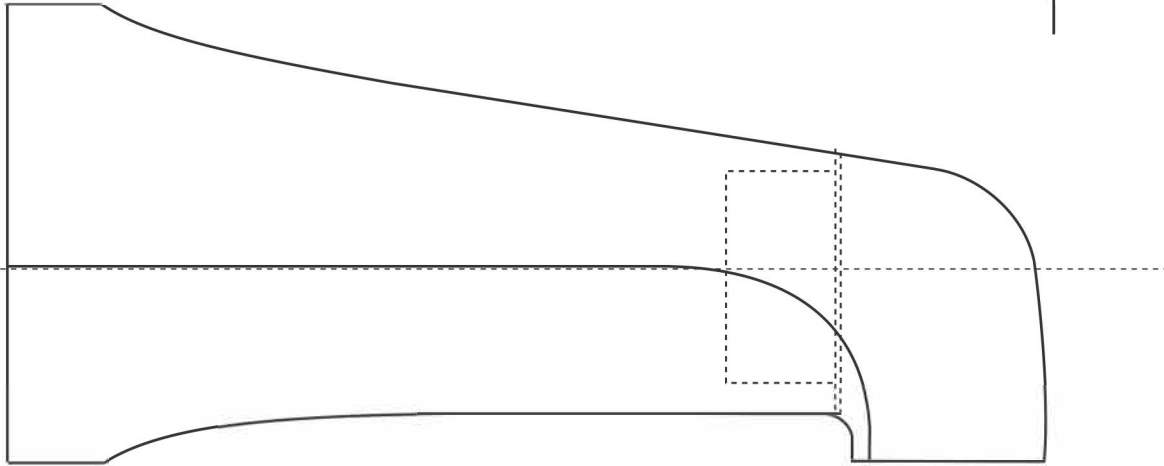

NO.	Part Name:	QTY	Material:
1	BODY	1	ZINC
2	INSERT PIPE	1	POM
3	O-RING	1	NBR
4	O-RING	1	NBR
5	BUSHING	1	Aluminum
6	Set Screw	1	Stinless
7	BUSHING	1	POM

WESTBRASS <small>Luxury Plumbing - Est. 1935</small>		2429 E. Olympic Blvd. Los Angeles, CA 90021	
TITLE 5" Non-Diverter Tub Sprout - 4 in one			
DWG NO.	E531US	DATE	03/28/2025
		REV	A
Sheet 1 of 1			

5-1/4"

1/2" FIP

1"

2-3/8"

1-1/2"

0.78"

0.09"

3.12"

0.68"

∅ 0.09"

∅ 0.92"

∅ 0.66"

1/2-14NPT

45°

∅ 0.51"

∅ 0.82"

3/4-14NPT

0.39"

0.70"

0.12"

0.15"

WESTBRASS
Luxury Plumbing - Est. 1935

2429 E. Olympic Blvd.
Los Angeles, CA 90021

TITLE 5" Non-Diverter Tub Sprout - 4 in one