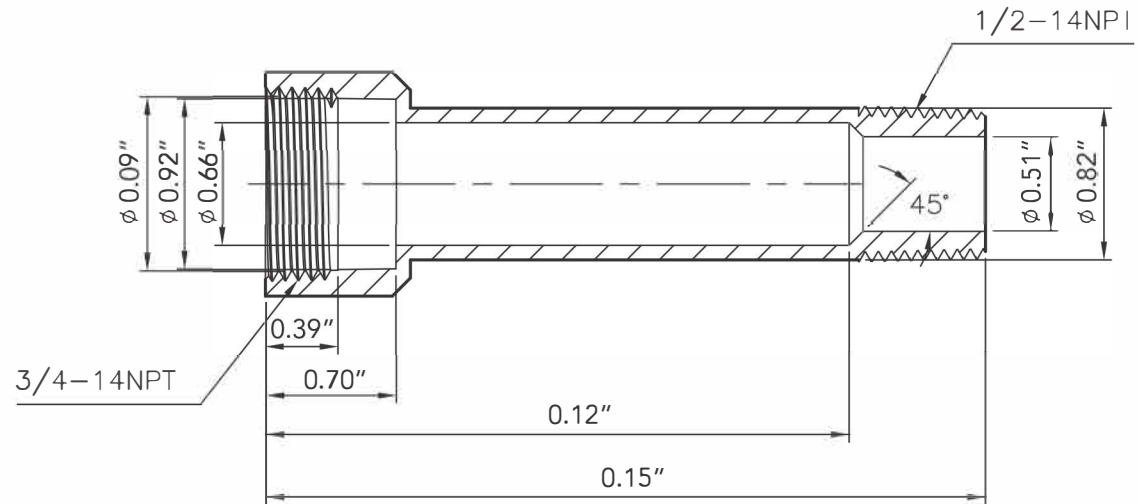

NO.	Part Name:	QTY	Material:
1	BODY	1	ZINC
2	INSERT PIPE	1	POM
3	O-RING	1	NBR
4	O-RING	1	NBR
5	BUSHING	1	Aluminum
6	Set Screw	1	Stinless
7	BUSHING	1	POM

WESTBRASS <small>Luxury Plumbing - Est. 1935</small>		2429 E. Olympic Blvd. Los Angeles, CA 90021	
TITLE 5" Non-Diverter Tub Sprout - 4 in one			
DWG NO.	E531US	DATE	03/28/2025
		REV	A
Sheet 1 of 1			

5-1/4"

1/2" FIP

1"

2-3/8"

1-1/2"

0.78"

0.09"

3.12"

0.68"

∅ 0.09"

∅ 0.92"

∅ 0.66"

1/2-14NPT

45°

∅ 0.51"

∅ 0.82"

3/4-14NPT

0.39"

0.70"

0.12"

0.15"

WESTBRASS
Luxury Plumbing - Est. 1935

2429 E. Olympic Blvd.
Los Angeles, CA 90021

TITLE 5" Non-Diverter Tub Sprout - 4 in one