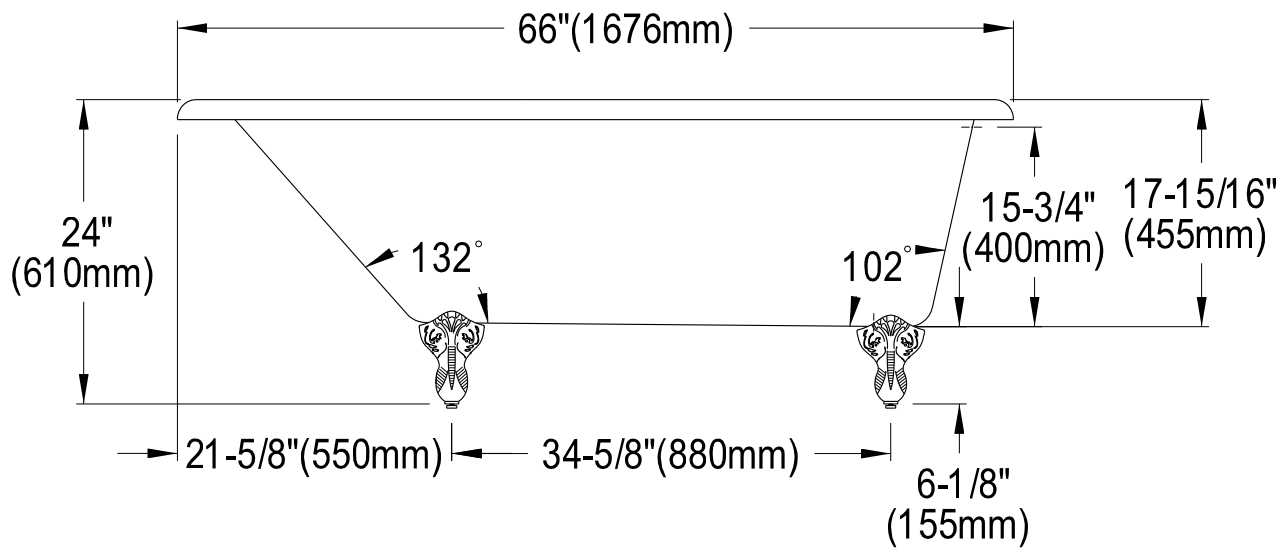

VCTND673123T1,2,5,8

66" Cast Iron Bathtub

Section A-A