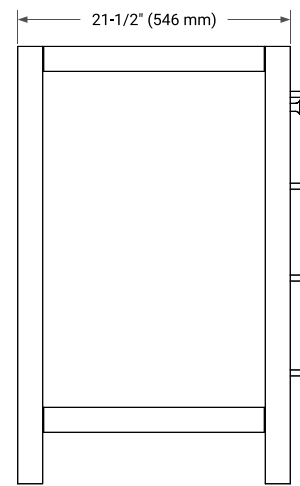

42" SINGLE SINK BASE CABINET

BASE CABINET DIMENSIONS

42" W x 21.5" D x 34.5" H

FEATURES

- Solid wood frame & plywood panels
- Dovetail drawers and joints
- Soft closing doors & drawers

HARDWARE FINISHES*

Brushed Nickel Satin Brass Matte Black Polished Chrome

PLAN VIEW

42" SINGLE RECTANGLE SINK COUNTERTOP WITH 2 IN. THICKNESS

OVERALL DIMENSIONS

42.25" W x 22" D x 2" H

COUNTERTOP OPTIONS

Carrara Marble

FEATURES

- Solid countertop with mitered edges & seams
- Undermount white rectangular sink
- Pre-drilled for 8" widespread faucet

INCLUDED

- Countertop
- Matching Backsplash
- Rectangle Sink

COUNTERTOP PLAN VIEW

EDGE SIDE VIEW

THREE DIMENSIONAL COUNTERTOP VIEW