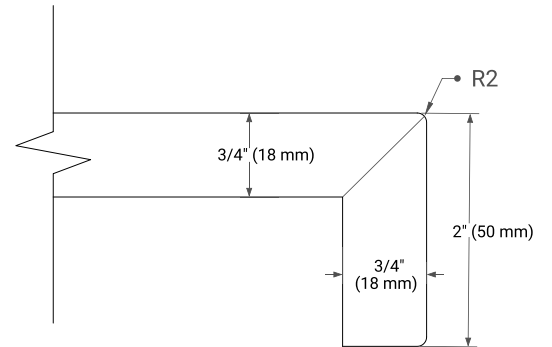

PLAN VIEW

42" SINGLE RECTANGLE SINK COUNTERTOP WITH 2 IN. THICKNESS

OVERALL DIMENSIONS

42.25" W x 22" D x 2" H

COUNTERTOP OPTIONS

Carrara Marble

FEATURES

- Solid countertop with mitered edges & seams
- Undermount white rectangular sink
- Pre-drilled for 8" widespread faucet

INCLUDED

- Countertop
- Matching Backsplash
- Rectangle Sink

COUNTERTOP PLAN VIEW

EDGE SIDE VIEW

THREE DIMENSIONAL COUNTERTOP VIEW