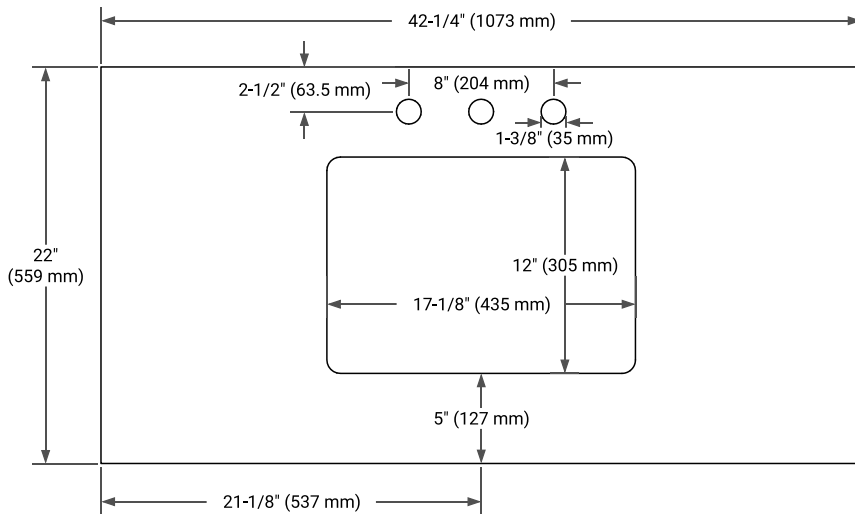

PLAN VIEW

42" SINGLE RECTANGLE SINK COUNTERTOP WITH 2 IN. THICKNESS

OVERALL DIMENSIONS

42.25" W x 22" D x 2" H

COUNTERTOP OPTIONS

Carrara Marble

FEATURES

- Solid countertop with mitered edges & seams
- Undermount white rectangular sink
- Pre-drilled for 8" widespread faucet

INCLUDED

- Countertop
- Matching Backsplash
- Rectangle Sink

COUNTERTOP PLAN VIEW

EDGE SIDE VIEW

THREE DIMENSIONAL COUNTERTOP VIEW