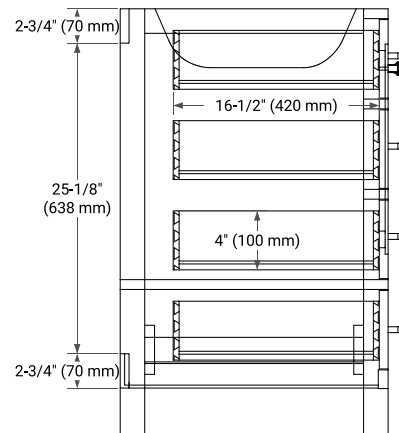

42" SINGLE SINK BASE CABINET

BASE CABINET DIMENSIONS

42" W x 21.5" D x 34.5" H

FEATURES

- Solid wood frame & plywood panels
- Dovetail drawers and joints
- Soft closing doors & drawers

HARDWARE FINISHES*

Brushed Nickel Satin Brass Matte Black Polished Chrome

PLAN VIEW

42" SINGLE RECTANGLE SINK COUNTERTOP WITH 2 IN. THICKNESS

OVERALL DIMENSIONS

42.25" W x 22" D x 2" H

COUNTERTOP OPTIONS

Carrara Marble

FEATURES

- Solid countertop with mitered edges & seams
- Undermount white rectangular sink
- Pre-drilled for 8" widespread faucet

INCLUDED

- Countertop
- Matching Backsplash
- Rectangle Sink

COUNTERTOP PLAN VIEW

EDGE SIDE VIEW

THREE DIMENSIONAL COUNTERTOP VIEW