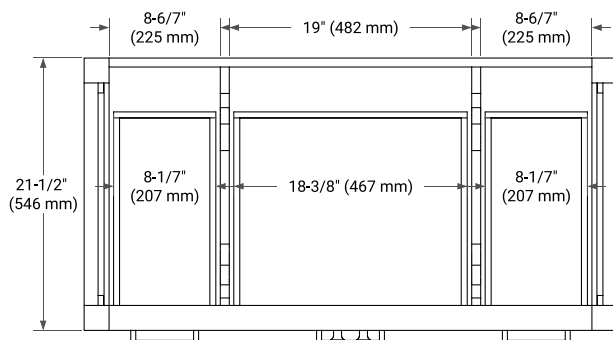

42" SINGLE SINK BASE CABINET

BASE CABINET DIMENSIONS

42" W x 21.5" D x 34.5" H

FEATURES

- Solid wood frame & plywood panels
- Dovetail drawers and joints
- Soft closing doors & drawers

HARDWARE FINISHES*

Brushed Nickel Satin Brass Matte Black Polished Chrome

PLAN VIEW

42" SINGLE RECTANGLE SINK COUNTERTOP WITH 2 IN. THICKNESS

OVERALL DIMENSIONS

42.25" W x 22" D x 2" H

COUNTERTOP OPTIONS

Carrara Marble

FEATURES

- Solid countertop with mitered edges & seams
- Undermount white rectangular sink
- Pre-drilled for 8" widespread faucet

INCLUDED

- Countertop
- Matching Backsplash
- Rectangle Sink

COUNTERTOP PLAN VIEW

EDGE SIDE VIEW

THREE DIMENSIONAL COUNTERTOP VIEW