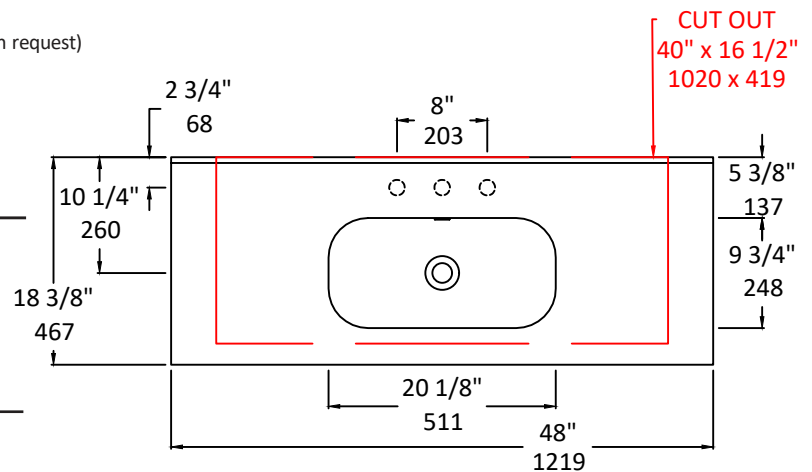

Specifications:

Installation:	Vanity-top
Exterior Dimensions:	48" w x 18 3/8" d x 6" h
Material:	Solid surface
Weight:	40 lbs
Overflow:	Yes
Finishes:	M - Matte white G - Gloss white
Faucet Holes:	00 - no holes
Cutout Size:	01 - one centered hole
Faucet Hole Size:	02 - two holes - center and right, 4" spread 03 - three holes, 8" spread
Drain Hole Size:	40" x 16 1/2" (template available upon request) Ø 1 3/8" Ø 1 3/4"

Features:

- Solid surface sink with overflow

Codes + Standards:

- Meets and exceeds applicable national codes and standards

Recommended Items:

- Furniture
 - BRI-F-48 - Freestanding under-counter vanity with one drawer and an open shelf on the bottom
 - AQT-WB-48 - Wall-mount under-counter vanity with four drawers
- European drain with overflow
 - 7100-12
 - 7100-13OF
 - 7100-16OF

LACAVA reserves the right to revise any dimension or information on this sheet without notice. Dimensions are nominal and may vary within an industry accepted tolerance of 1/4". Drawings provided herein are meant to give the user an idea of the product and are not made to scale.