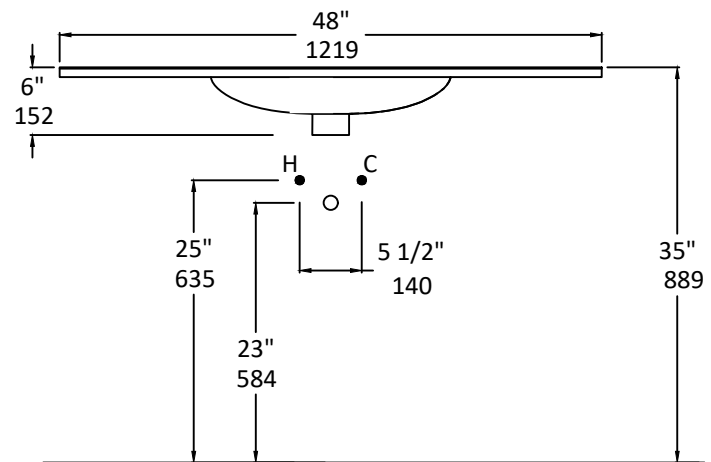

Specifications:

Installation:	Vanity-top
Exterior Dimensions:	48" w x 18 3/8" d x 6" h
Material:	Solid surface
Weight:	40 lbs
Overflow:	Yes
Finishes:	M - Matte white G - Gloss white
Faucet Holes:	00 - no holes
Cutout Size:	01 - one centered hole
Faucet Hole Size:	02 - two holes - center and right, 4" spread 03 - three holes, 8" spread
Drain Hole Size:	40" x 16 1/2" (template available upon request) Ø 1 3/8" Ø 1 3/4"

Features:

- Solid surface sink with overflow

Codes + Standards:

- Meets and exceeds applicable national codes and standards

Recommended Items:

- Furniture
 - BRI-F-48 - Freestanding under-counter vanity with one drawer and an open shelf on the bottom
 - AQT-WB-48 - Wall-mount under-counter vanity with four drawers
- European drain with overflow
 - 7100-12
 - 7100-13OF
 - 7100-16OF

LACAVA reserves the right to revise any dimension or information on this sheet without notice. Dimensions are nominal and may vary within an industry accepted tolerance of 1/4". Drawings provided herein are meant to give the user an idea of the product and are not made to scale.