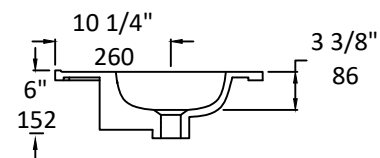

Specifications:

Installation:	Vanity-top
Exterior Dimensions:	48" w x 18 3/8" d x 6" h
Material:	Solid surface
Weight:	40 lbs
Overflow:	Yes
Finishes:	M - Matte white G - Gloss white
Faucet Holes:	00 - no holes
Cutout Size:	01 - one centered hole
Faucet Hole Size:	02 - two holes - center and right, 4" spread 03 - three holes, 8" spread
Drain Hole Size:	40" x 16 1/2" (template available upon request) Ø 1 3/8" Ø 1 3/4"

LACAVA reserves the right to revise any dimension or information on this sheet without notice. Dimensions are nominal and may vary within an industry accepted tolerance of 1/4". Drawings provided herein are meant to give the user an idea of the product and are not made to scale.