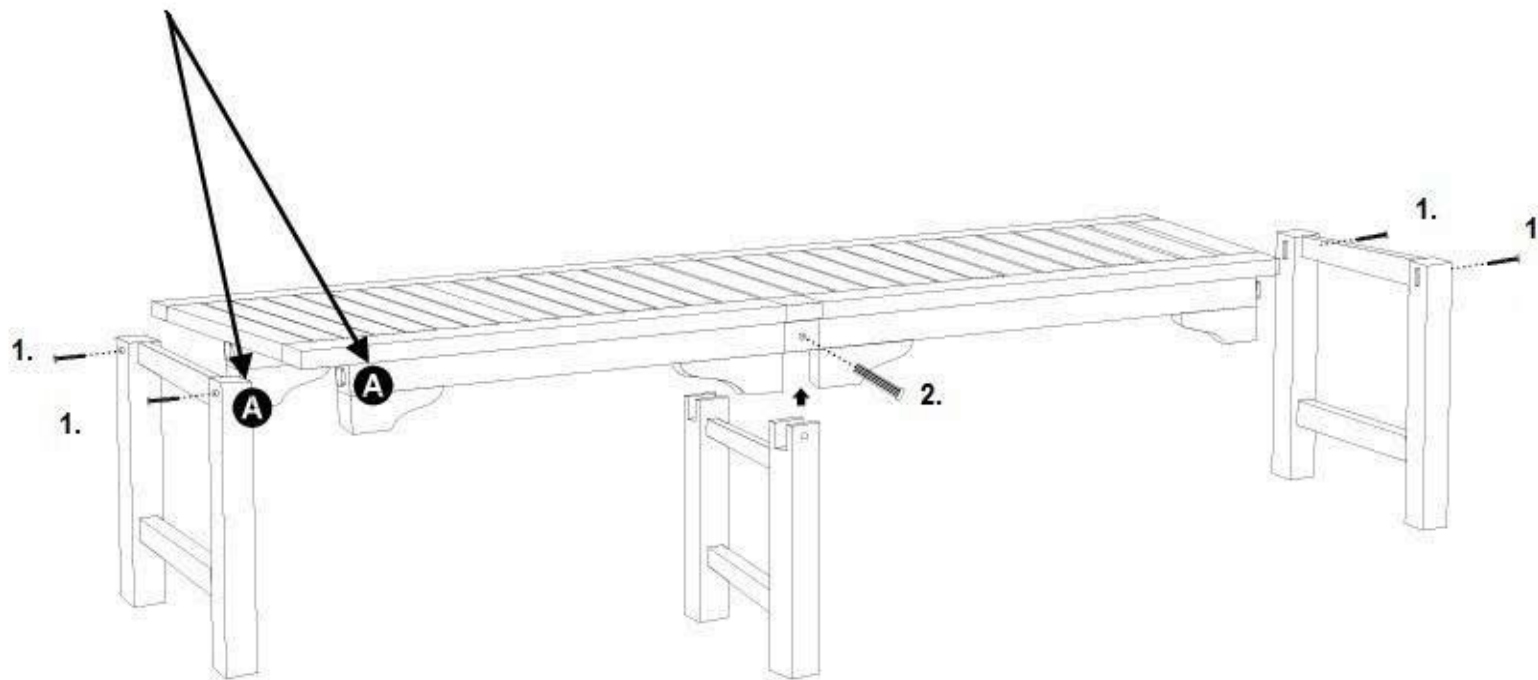

Assembly Instruction

INSTRUCTION DE MONTAGE
MONTAGEANLEITUNG
SAMLEVEJLEDNING

**MAKE SURE THE LETTERS
MATCH BEFORE ASSEMBLING**

***Make sure to use Gorilla Glue (Not Included)
on all wood joints before assembly***

Hardware

- 1. F. BOLT 60mm (4 pcs)
- 2. C. BOLT 50mm (2 pcs)

Tool

Socket Wrench 4m/m Ht

Total Section

4 Section