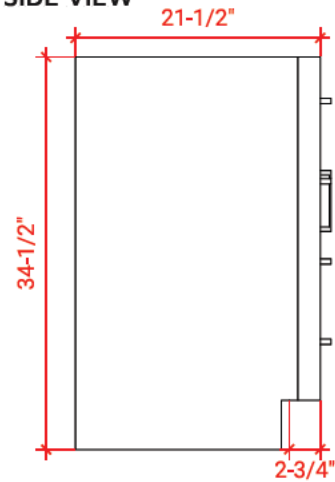

54" SINGLE SINK BASE CABINET

BASE CABINET DIMENSIONS

54" W x 21.5" D x 34.5" H

FEATURES

- Solid wood frame & plywood panels
- Dovetail drawers and joints
- Soft closing doors & drawers

HARDWARE FINISHES

Brushed Nickel   Satin Brass   Matte Black   Polished Chrome

AVAILABLE COLORS

White   Grey   Midnight Blue

SIDE VIEW