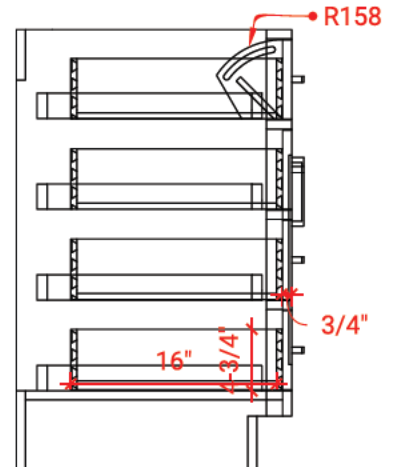

54" SINGLE SINK BASE CABINET

BASE CABINET DIMENSIONS

54" W x 21.5" D x 34.5" H

FEATURES

- Solid wood frame & plywood panels
- Dovetail drawers and joints
- Soft closing doors & drawers

HARDWARE FINISHES

Brushed Nickel   Satin Brass   Matte Black   Polished Chrome

AVAILABLE COLORS

White   Grey   Midnight Blue

PLAN VIEW