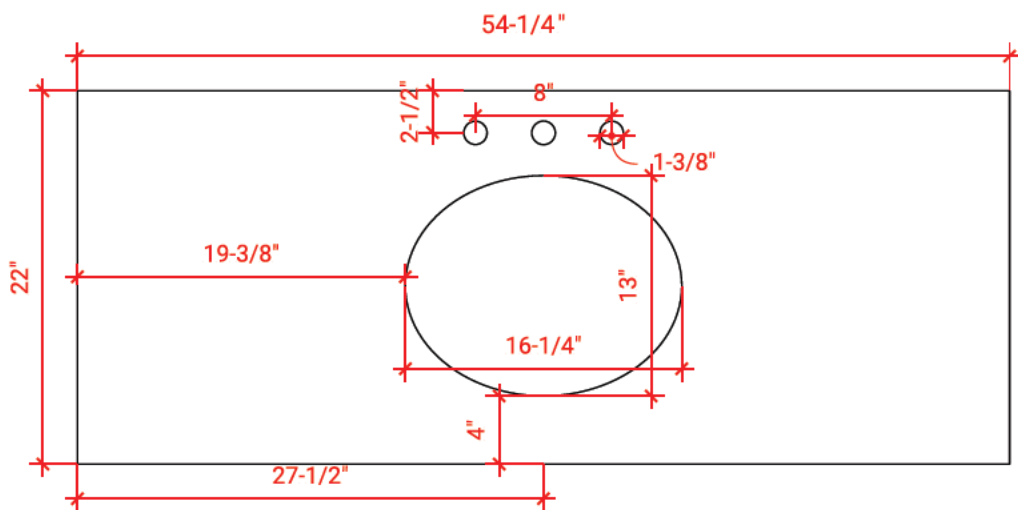

54" SINGLE OVAL SINK COUNTERTOP WITH 1.5 IN. THICKNESS

OVERALL DIMENSIONS

54.25" W x 22" D x 1.5" H

COUNTERTOP OPTIONS

FEATURES

- Solid countertop with mitered edges & seams
- Undermount white oval sink
- Pre-drilled for 8" widespread faucet

INCLUDED

- Countertop
- Matching Backsplash
- Oval Sink

COUNTERTOP PLAN VIEW