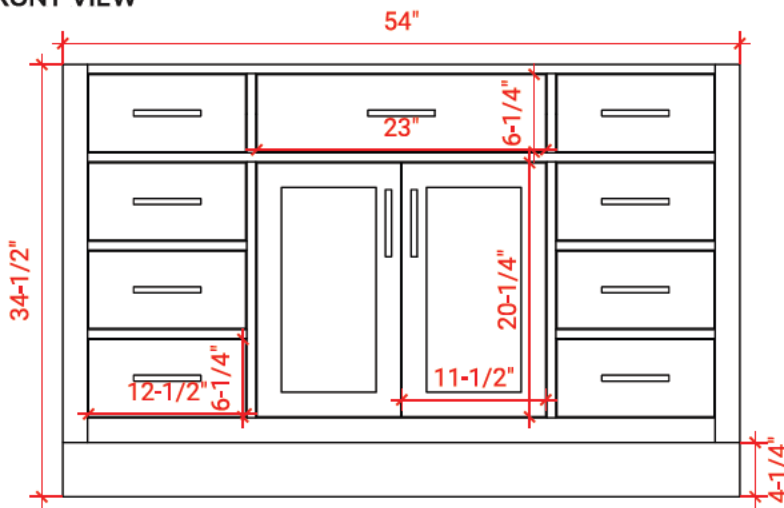

AVAILABLE COLORS

White   Grey   Midnight Blue

FRONT VIEW