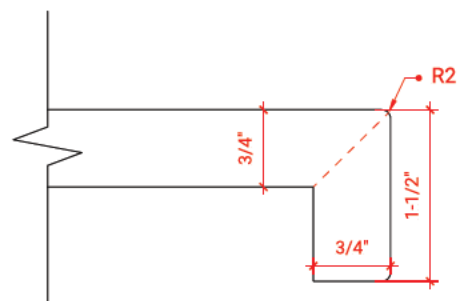

EDGE SIDE VIEW