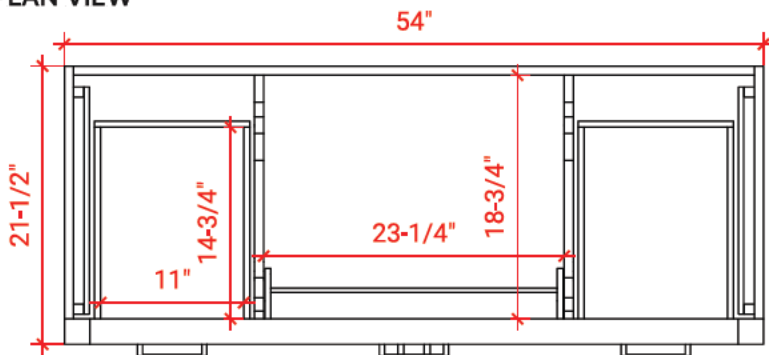

54" SINGLE SINK BASE CABINET

BASE CABINET DIMENSIONS

54" W x 21.5" D x 34.5" H

FEATURES

- Solid wood frame & plywood panels
- Dovetail drawers and joints
- Soft closing doors & drawers

HARDWARE FINISHES

Brushed Nickel   Satin Brass   Matte Black   Polished Chrome

AVAILABLE COLORS

White   Grey   Midnight Blue

PLAN VIEW