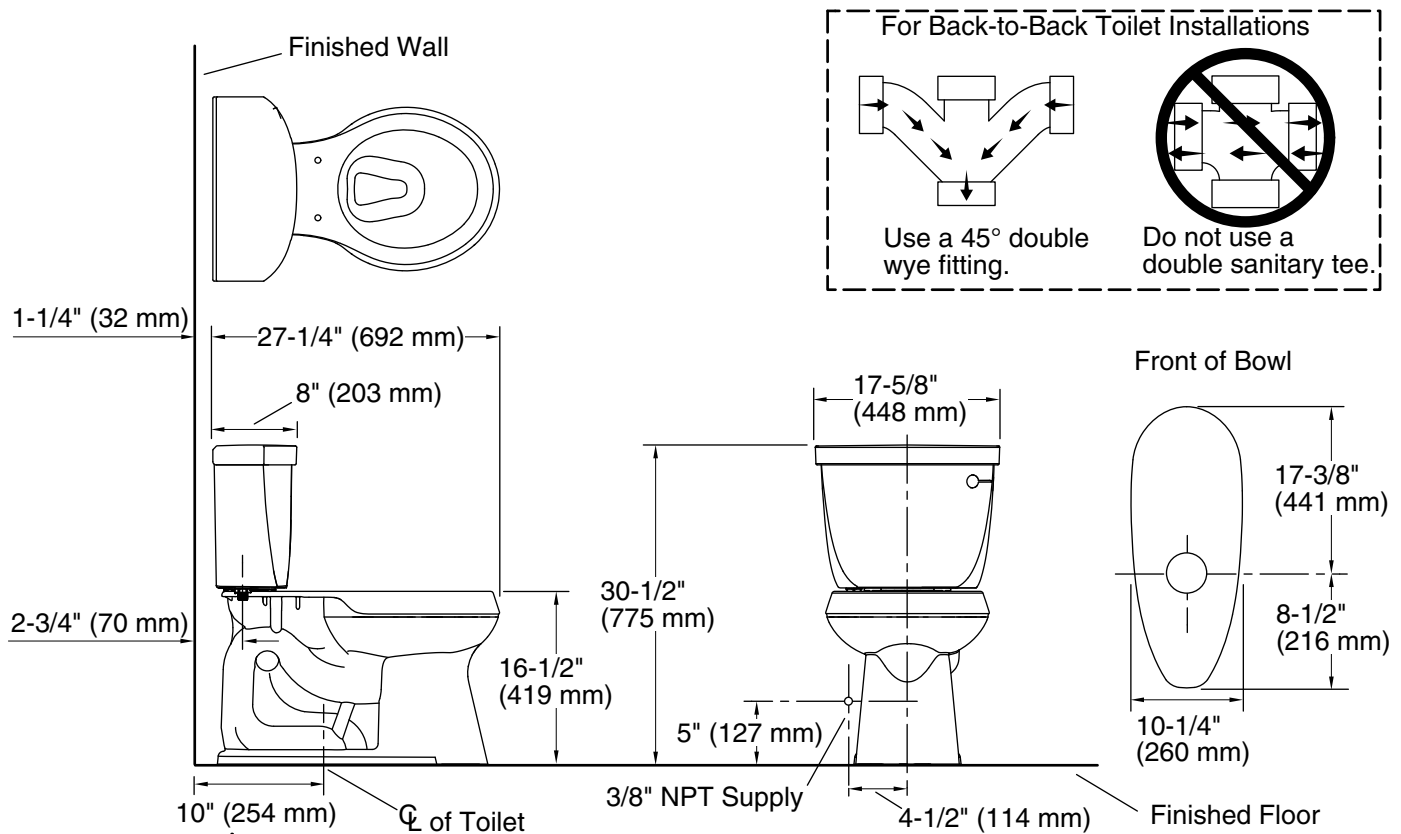

## Features

- Two-piece design.
- Round-front bowl offers an ideal solution for smaller bathrooms and powder rooms.
- Comfort Height® feature offers chair-height seating that makes sitting down and standing up easier for most adults.
- 1.28 gpf (4.8 lpf).
- 2-1/8" (54 mm) fully glazed trapway.
- Right-hand Polished Chrome trip lever.
- Combination consists of the K-4829 bowl and the K-4166-RA tank.
- Coordinates with other products in the Cimarron collection.
- Light-touch canister flush requires a lower actuation force than a flapper.

## Installation

- 10" (254 mm) rough-in.
- DryLock® system saves installation time and helps prevent water leakage.
- Seat and supply line sold separately.

### Technical Information

All product dimensions are nominal.

Toilet type:	Floor-mount
Waste Outlet:	Floor
Bowl shape:	Round-front
Flush type:	AquaPiston®
Trap passageway:	2-1/8" (54 mm)
Water Consumption	
Full:	1.28 gpf (4.8 lpf)
Water surface size:	11" x 8-3/4" (279 mm x 222 mm)
Rim to water surface:	5-1/4" (133 mm)
Rough-in:	10" (254 mm)
Seat-mounting holes:	5-1/2" (140 mm)