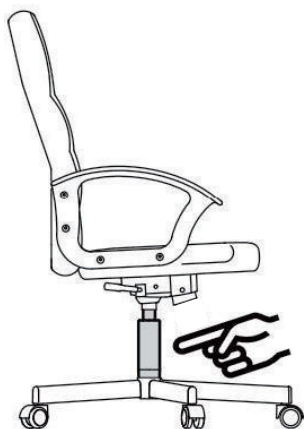

IMPORTANT, RETAIN FOR FUTURE REFERENCE: READ CAREFULLY

ASSEMBLY & INSTRUCTION MANUAL

OFFICE CHAIR

IMPORTANT, RETAIN FOR FUTURE REFERENCE:

READ CAREFULLY

SAFETY INFORMATION

- The intended use: This product is intended for indoor use only. Used for work and study.
- Maximum weight: 120 KG
- To prevent the chair falling, make sure that the weight is evenly distributed.
- Remove all parts from the box and make sure all parts are included before assembly.
- Keep your feet always on the floor and do not press your head on the headrest when you recline the chair.
- When you adjust the backrest, make sure your fingers are safe and out of harm's way.
- To avoid damage, never pull fast and strongly in your house.
- This chair is designed to sit only and nothing else.
- Don't use it as a base or as a ladder.
- Don't sit in the arms of the chair.
- This chair is designed to seat only one person at same time.
- If some parts are missing, damaged or worn, stop using it immediately.
- Avoid direct sunlight on the chair so that the plastic components won't become brittle.
- Your chair is equipped with rollers for textile floor coverings. If the chair is used on hard floors, e.g. hardwood floors, laminate, PVC, or tile, the rollers should be replaced for safety purposes, since these floors require the use of different rollers.

Warning! Only trained personnel may replace or repair components for height adjustment of seating furniture with energy storage.

MAINTENANCE INSTRUCTIONS

- Clean with vacuum cleaner.
- Wipe with a fabric dampened with water.