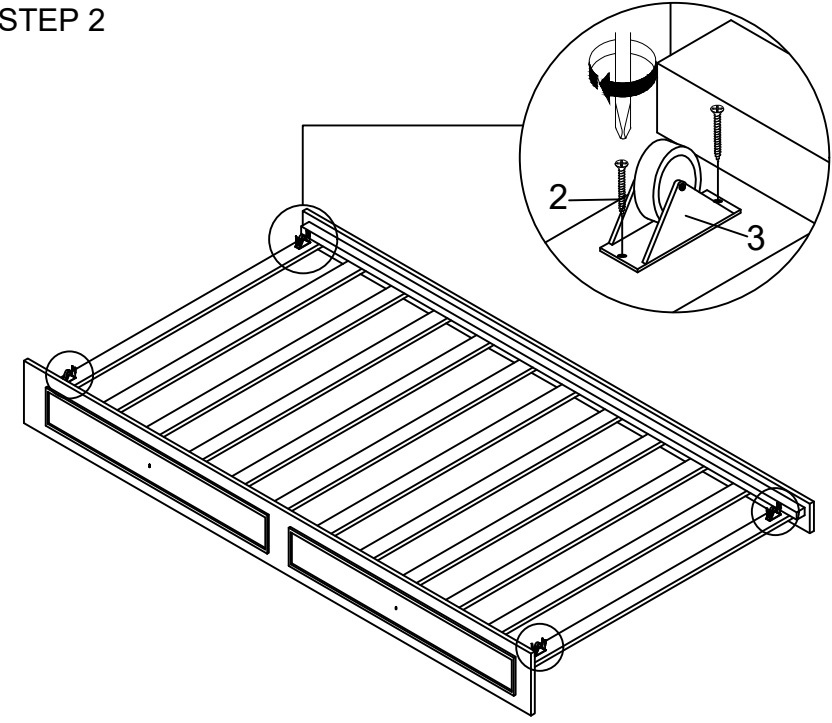

ASSEMBLY INSTRUCTION

NO	PART LIST	QTY
A	 SIDE RAIL (Front)	1 PCS
B	 SIDE RAIL (Back)	1 PCS
C	 BED SLAT	12 PCS

STEP 1

STEP 2

NO	HARDWARE LIST	QTY
1	 CSK M4 x 25mm	24 PCS
2	 CSK M3.5 x 12mm	8 PCS
3	 ROLLER	4 PCS
4	 HANDLE	2 PCS
5	 THMS M4 x 20mm	2 PCS

STEP 4

ASSEMBLY COMPLETE