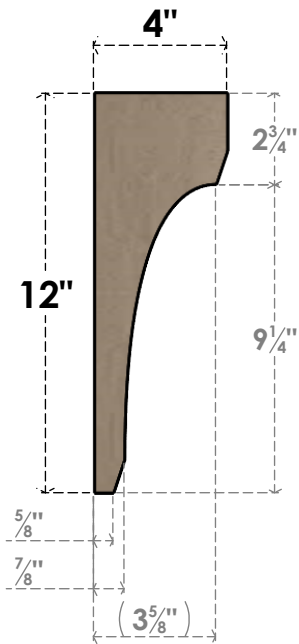

# ITEM NUMBER: CORU02X04X12LGYRCPR

2"W X 4"D X 12"H SERIES 2 THIN LEGACY ROUGH CEDAR TIMBERTHANE FAUX WOOD CORBEL, PRIMED

**SIDE PROFILE**

**FRONT PROFILE**

**ISOMETRIC**

EKENA MILLWORK  
2300 WEST MAIN ST.  
CLARKSVILLE, TX 75426  
TOLL FREE: 866-607-0453  
WWW.EKENAMILLWORK.COM

NOTES

1. INSTALLATION TO BE COMPLETED IN ACCORDANCE WITH MANUFACTURER'S SPECIFICATIONS.
2. DRAWING MAY NOT BE TO SCALE
3. THIS DRAWING IS INTENDED FOR DESIGN AND PLANNING PURPOSES ONLY.
4. ALL INFORMATION CONTAINED HEREIN WAS CURRENT AT THE TIME OF DEVELOPMENT BUT MUST BE REVIEWED AND APPROVED BY THE PRODUCT MANUFACTURER TO BE CONSIDERED ACCURATE.
5. TIMBERTHANE ARCHITECTURAL PRODUCTS ARE MADE FROM HIGH DENSITY URETHANE AND COME FACTORY PRIMED