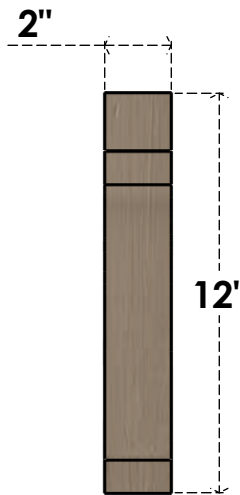

# ITEM NUMBER: CORU02X04X12LGYRCPR

2"W X 4"D X 12"H SERIES 2 THIN LEGACY ROUGH CEDAR TIMBERTHANE FAUX WOOD CORBEL, PRIMED

**SIDE PROFILE**

**FRONT PROFILE**

**ISOMETRIC**

EKENA MILLWORK  
2300 WEST MAIN ST.  
CLARKSVILLE, TX 75426  
TOLL FREE: 866-607-0453  
WWW.EKENAMILLWORK.COM

NOTES

1. INSTALLATION TO BE COMPLETED IN ACCORDANCE WITH MANUFACTURER'S SPECIFICATIONS.
2. DRAWING MAY NOT BE TO SCALE
3. THIS DRAWING IS INTENDED FOR DESIGN AND PLANNING PURPOSES ONLY.
4. ALL INFORMATION CONTAINED HEREIN WAS CURRENT AT THE TIME OF DEVELOPMENT BUT MUST BE REVIEWED AND APPROVED BY THE PRODUCT MANUFACTURER TO BE CONSIDERED ACCURATE.
5. TIMBERTHANE ARCHITECTURAL PRODUCTS ARE MADE FROM HIGH DENSITY URETHANE AND COME FACTORY PRIMED