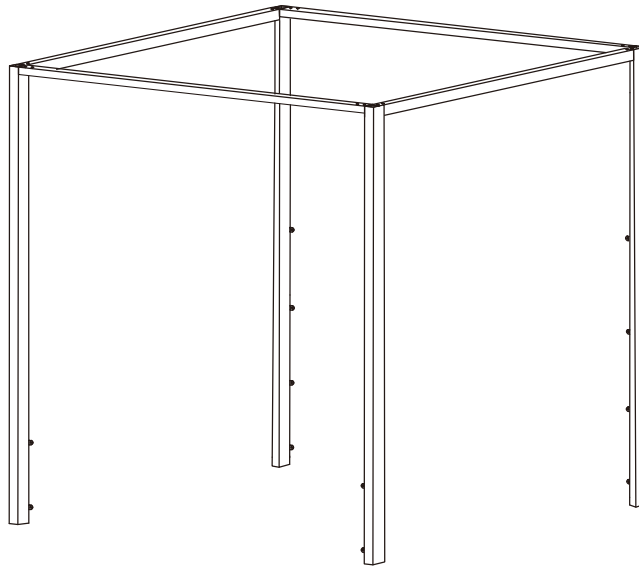

ASSEMBLY INSTRUCTION

NO.:CNP-CB-2593-KING

spare parts 1

A

x2

D

x2

B

x2

E

C

x2

F

spare parts 2

a

1/4*25mm

x20

b

M4

x1

setp:1

setp:2

setp:3

setp:4

5mm

x1

b

5/16*50mm

x 8

e

ø5/16"

x 8