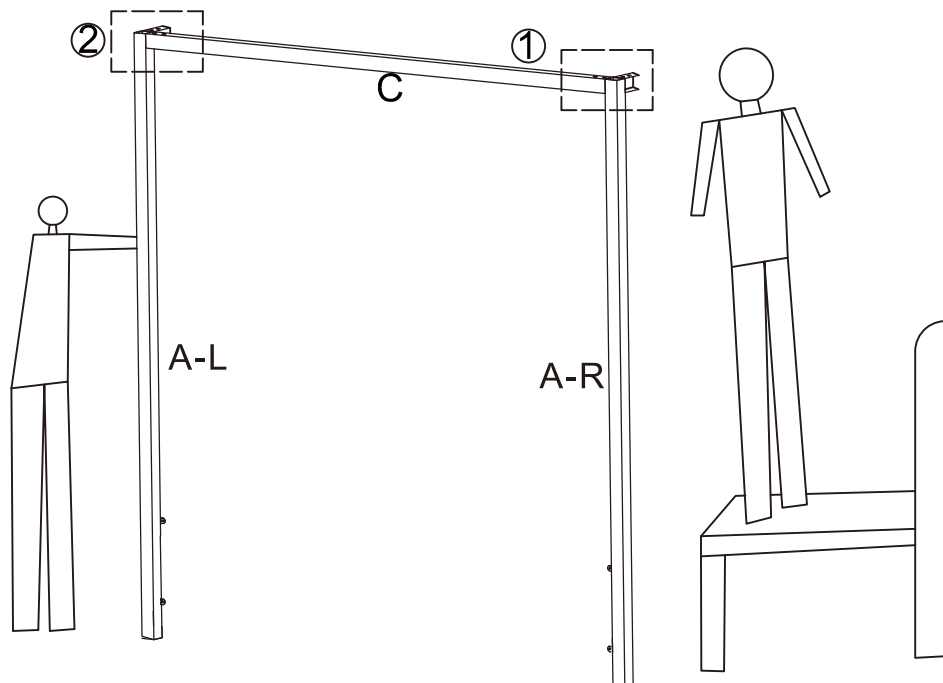

ASSEMBLY INSTRUCTION

NO.:CNP-CB-2593-KING

spare parts 1

A

x2

D

x2

B

x20

b

M4

x1

setp:1

setp:2

setp:3

setp:4

5mm

x1

b

5/16*50mm

x 8

e

ø5/16"

x 8