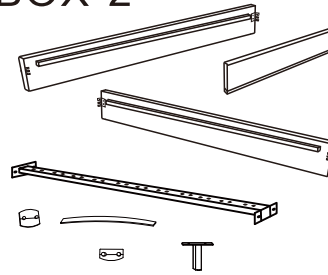

setp:5

setp:6

ASSEMBLY INSTRUCTIONS

NO.:CNP-CB-2593-KING

BOX-1

BOX-2

BOX-3

spare parts 1

A

Headboard

x1

E

Metal Leg Support

x4

B

Footboard

5mm

x1

b

5/16*50mm

x 8

e

ø5/16"

x 8