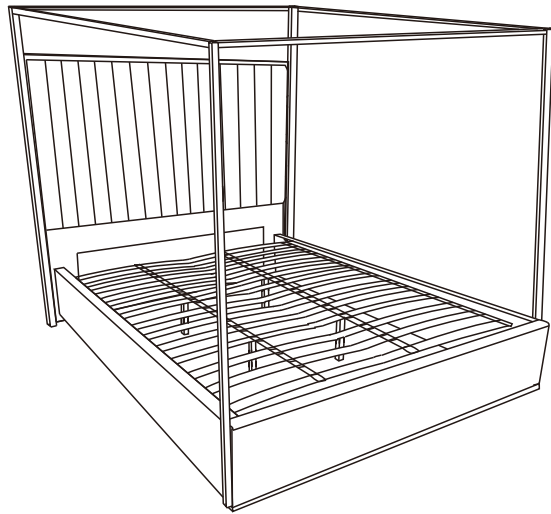

setp:5

setp:6

ASSEMBLY INSTRUCTIONS

NO.:CNP-CB-2593-KING

BOX-1

BOX-2

BOX-3

spare parts 1

A

Headboard

x1

E

Metal Leg Support

x4

B

Footboard