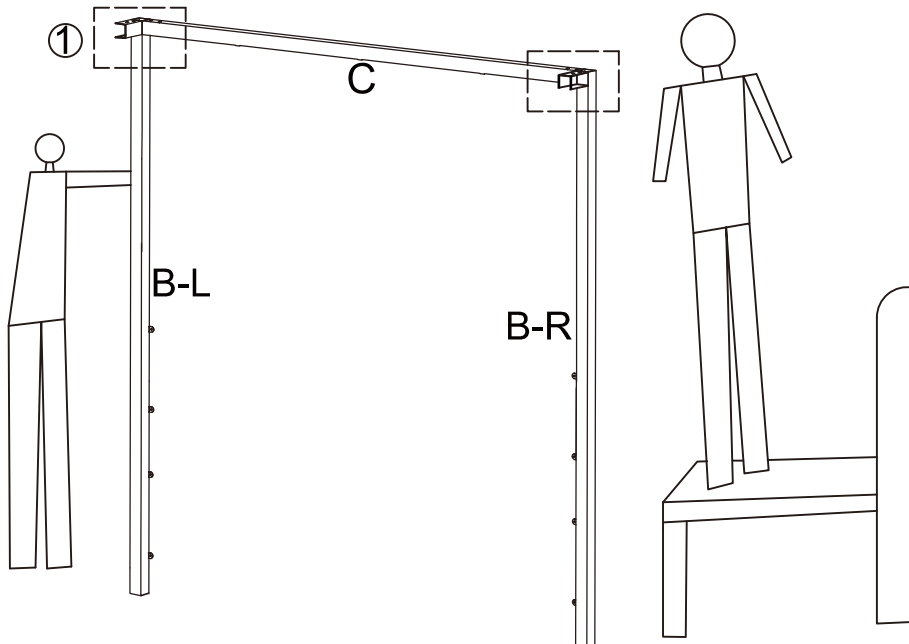

ASSEMBLY INSTRUCTION

NO.:CNP-CB-2593-KING

spare parts 1

A

x2

D

x2

B

x20

b

M4

x1

setp:1

setp:2

setp:3

setp:4

5mm

x1

b

5/16*50mm

x 8

e

ø5/16"

x 8