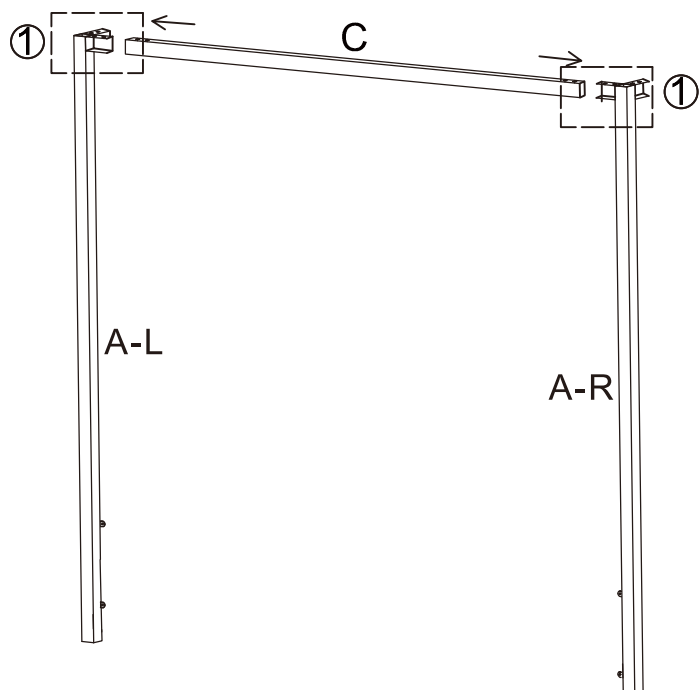

ASSEMBLY INSTRUCTION

NO.:CNP-CB-2593-KING

spare parts 1

A

x2

D

x2

B

x2

E

C

x2

F

spare parts 2

a

1/4*25mm

x20

b

M4

x1

setp:1

setp:2

setp:3

setp:4

5mm

x1

b

5/16*50mm

x 8

e

ø5/16"

x 8