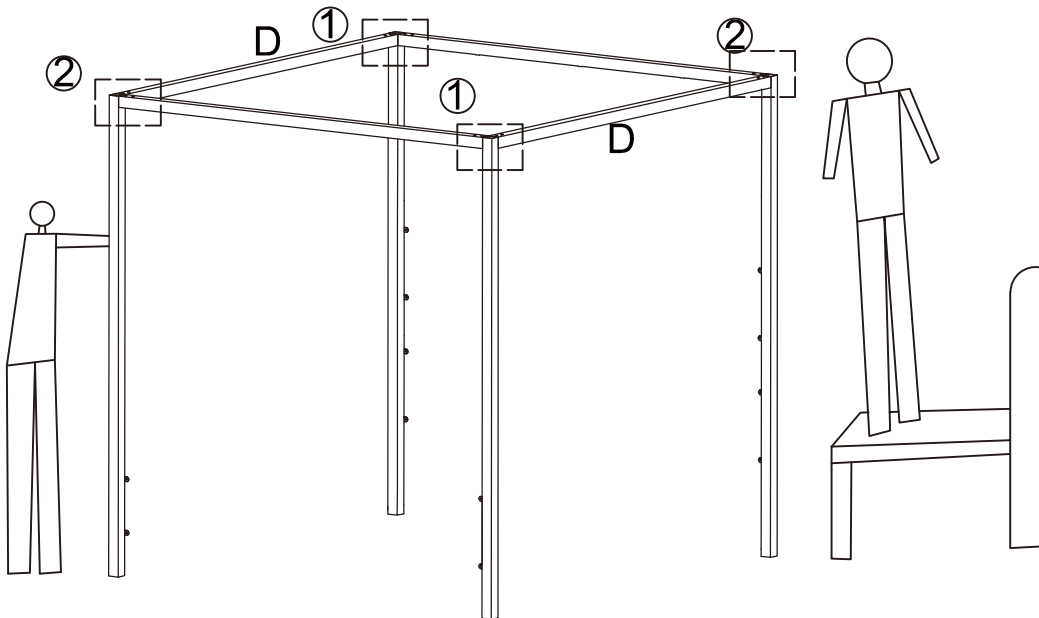

ASSEMBLY INSTRUCTION

NO.:CNP-CB-2593-KING

spare parts 1

A

x2

D

x2

B

x20

b

M4

x1

setp:1

setp:2

setp:3

setp:4

setp:5

setp:6

ASSEMBLY INSTRUCTIONS

NO.:CNP-CB-2593-KING

BOX-1

BOX-2

BOX-3

spare parts 1

5mm

x1

b

5/16*50mm

x 8

e

ø5/16"

x 8