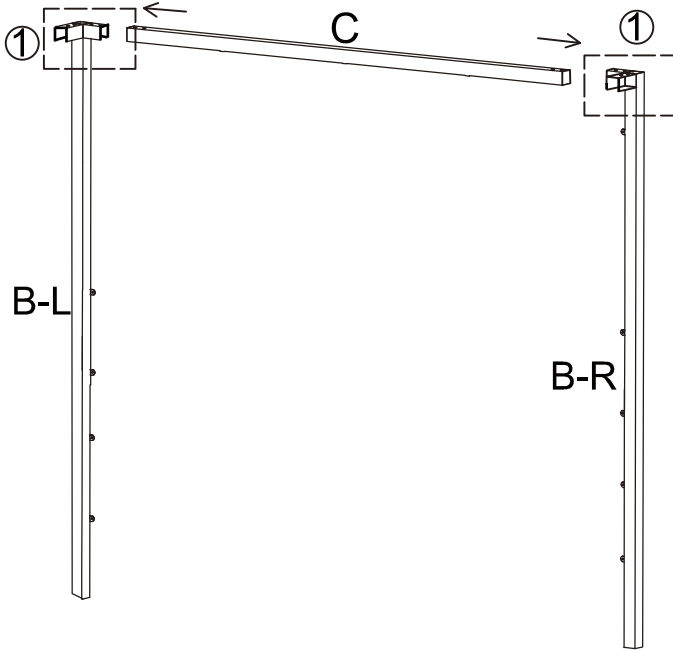

ASSEMBLY INSTRUCTION

NO.:CNP-CB-2593-KING

spare parts 1

A

x2

D

x2

B

x2

E

C

x2

F

spare parts 2

a

1/4*25mm

x20

b

M4

x1

setp:1

setp:2

setp:3

setp:4

5mm

x1

b

5/16*50mm

x 8

e

ø5/16"

x 8