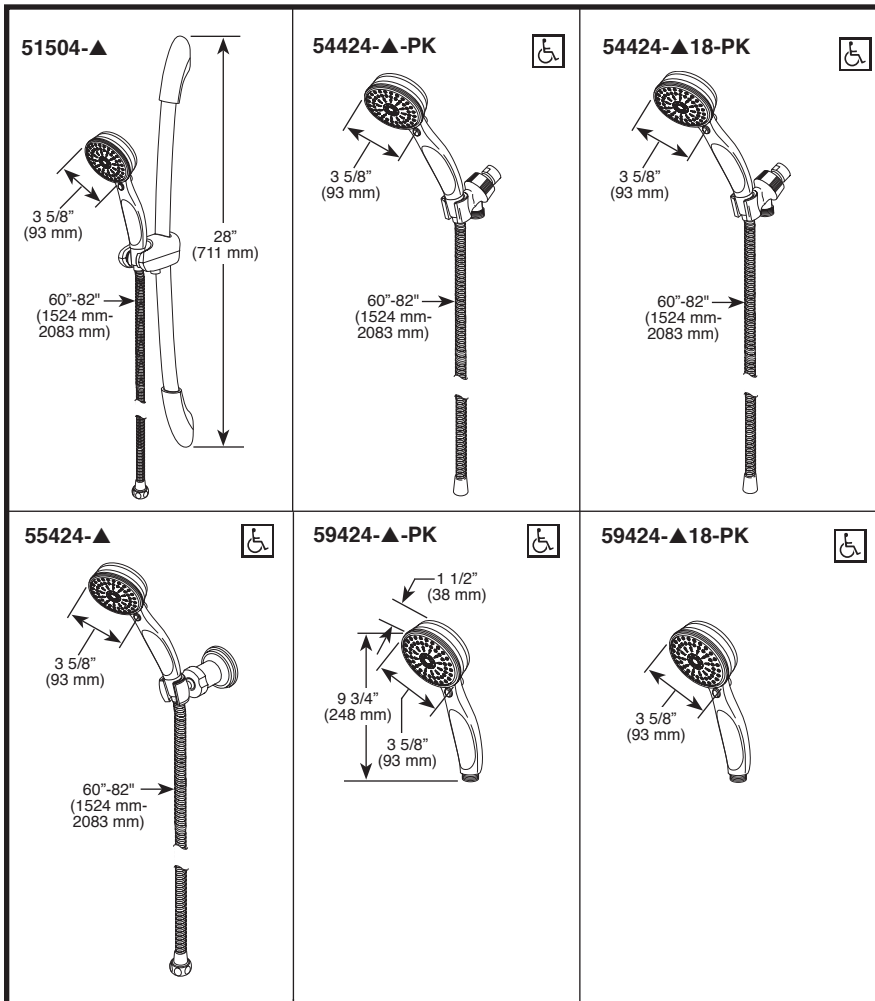

WARRANTY:

- Parts and Finish – Lifetime limited warranty; or for commercial purchasers, 10 years for multi-family residential (apartments and condominiums) and 5 years for all other commercial uses, in each case from the date the product is received by the original purchaser or their authorized representative (installation contractor, etc.).
- Please go to www.deltafaucet.com for the complete details of our limited warranty.

COMPLIES WITH:

- ASME A112.18.1 / CSA B125.1 ♦
- EPA WaterSense® - Applies to 54424-▲18-PK & 59424-▲18-PK only
- ♿ ICC/ANSI A117.1

- ♦ Your Delta hand shower incorporates a backflow protection system that has been tested to be in compliance with ASME A112.18.3 and ASME A112.18.1/CSA B125.1. It incorporates two certified check valves in series, which operate independently and are integral, non-serviceable parts of the wand assembly.

Delta Faucet Company

55 E. 111th Street, Carmel, IN 46280
350 South Edgeware Road, St. Thomas, ON N5P 4L1
© 2025 Delta Faucet Company

▲ Designate proper finish suffix

Delta Faucet Company reserves the right (1) to make changes in specifications and materials, and (2) to change or discontinue models, both without notice or obligation. Dimensions are for reference only. See current full-line price book or www.deltafaucet.com for finish options and product availability.