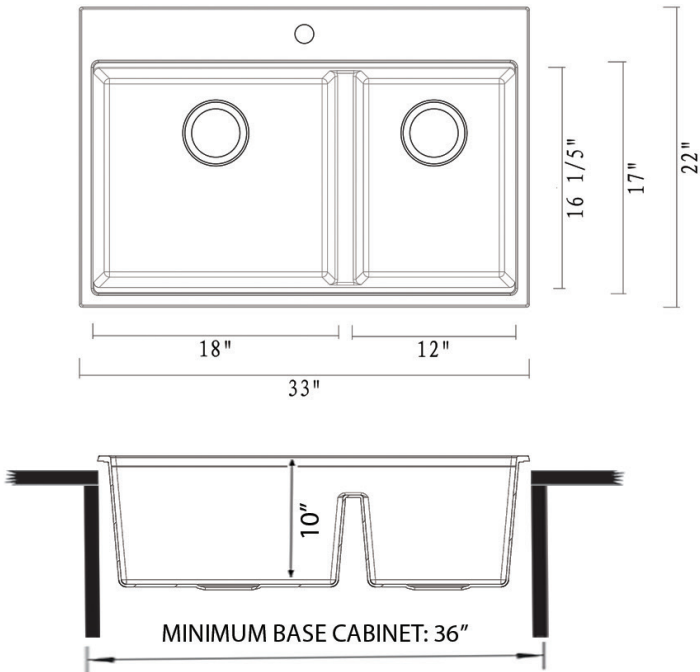

OPTIONAL ACCESSORIES (SOLD SEPARATELY)

DIMENSIONS

SCAN TO REGISTER YOUR WARRANTY

or visit
www.ruvati.com/register

RUVATI USA
www.ruvati.com

Phone: 1.855.478.8284
Email: support@ruvati.com