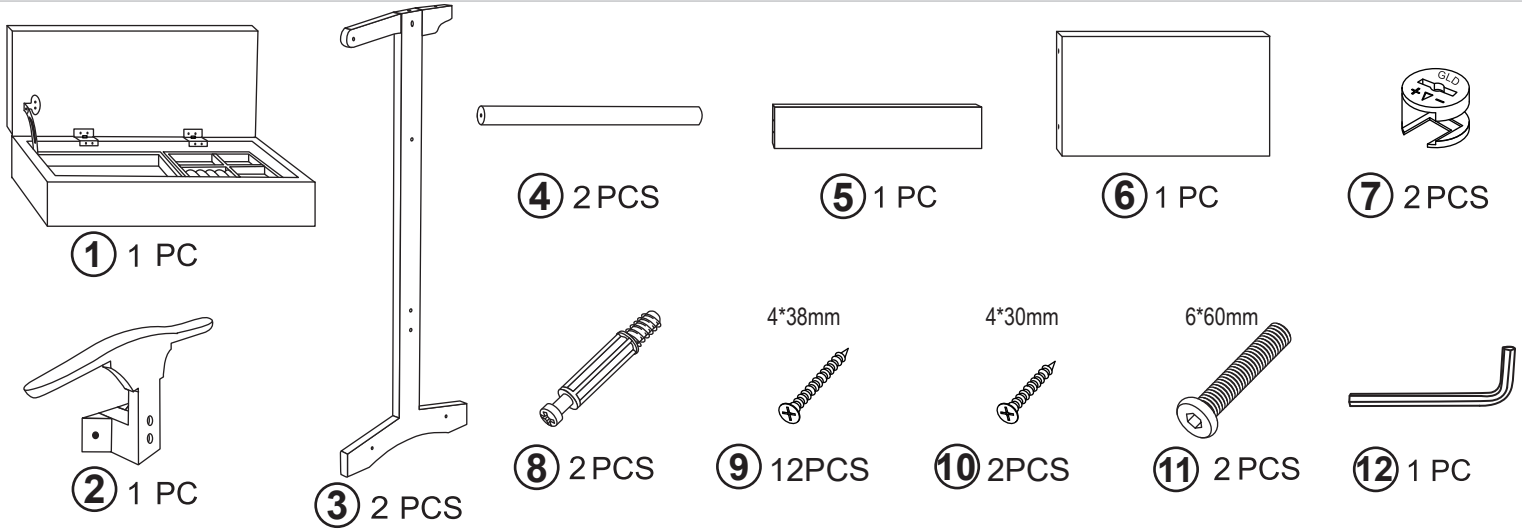

Wooden Cloth Standing

***Please do not overtighten screws.
If you do so, simply use a bigger screw in the same hole.**

Care Instructions.

1. Please read instruction steps before assembling this product.
2. Please assemble this product in a clean and tidy environment.
3. Use mild furniture cleaner or a damp cloth to clean this product.