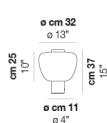

RIFLESSO LT 1

TECHNICAL DATA:

LED 2700K DIM4
1x10,5 W 35 V

LED 3000K DIM4
1x10,5 W 35 V

CERTIFICATIONS:

Led 2700 K 10,5 W 35 V 1400 lm DIM4 Push

Led 3000 K 10,5 W 35 V 1400 lm DIM4 Push

VOLUME Mc 0,13

GROSS WEIGHT Kg 0

NET WEIGHT Kg 0

download

SHADE FINISHING

AMTR

CRTR

FRAME FINISHING

BKS

RAV

OTHER VERSION AVAILABLE

Click on the version to go to the web version of the product

RIFLE LT 2

RIFLE LT 3