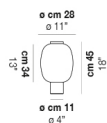

RIFLESSO LT 1

TECHNICAL DATA:

LED 2700K DIM4
1x10,5 W 35 V

LED 3000K DIM4
1x10,5 W 35 V

CERTIFICATIONS:

Led 2700 K 10,5 W 35 V 1400 lm DIM4 Push

Led 3000 K 10,5 W 35 V 1400 lm DIM4 Push

VOLUME Mc 0,13

GROSS WEIGHT Kg 0

NET WEIGHT Kg 0

download

SHADE FINISHING

AMTR

CRTR

FRAME FINISHING

BKS

RAV

OTHER VERSION AVAILABLE

Click on the version to go to the web version of the product

RIFLE LT 2

RIFLE LT 3