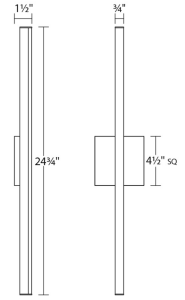

# Stix LED Bath Bar Spec Sheet

SKU: 2770.25    Learn more at:  
<https://sonnemanlight.com/stix-led-bath-bar>

Description: Stix LED Bath Bar is simplicity of form with its pristine decorative interest to a luxurious setting. LED illumination from the most minimal geometric profile achieves the Modernist architectural ideal of "Less is more." Available in four sizes: 18", 24", 32", and 40" and three finishes: Bright Satin Aluminum, Satin Black, and Satin White.

## Dimensions

Height:	24.75"
Width:	0.75"
Extends:	1.5"
Minimum Extension:	1.5"
Maximum Extension:	1.5"
Size:	24"
Canopy/Backplate/Base Depth:	4.5
Canopy/Backplate/Base Height:	4.5

## Shipping

Carton 1 L x W x H:	27" X 7" X 7"
Carton 1 Gross Weight:	3 LBS
Fixture Weight:	2