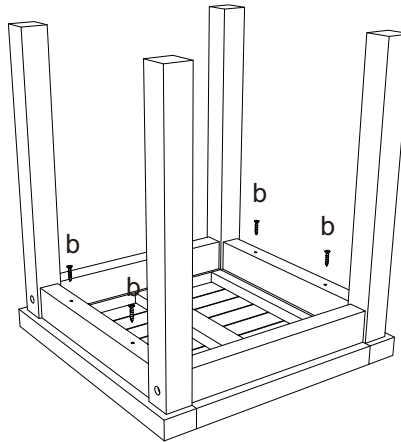

Assembly Intruction

INTRUCTION DE MONTAGE
MONTAGEANLEITUNG
SAMLEVEJLEDNING

1

**MAKE SURE THE LETTERS
MATCH BEFORE ASSEMBLING**

2

3

Hardware

a

BOLT 2' (4 pcs)

b

SCREW 1,18' (4 pcs)

Tool

Socket Wrench 4mm

Total Section

3 Section

Make sure to use Glue (Included) on all
wood joints before assembly