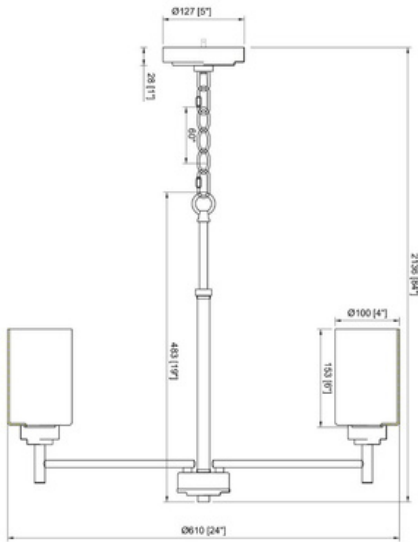

3105-BK

Wexton

Fixture Attributes

Category: Interior Chandelier

Finish: Matte Black

Body: Steel / Glass

Shade Finish: Clear Bubble

Overall Size: 24"x24"x84"

Rod/Chain Length: 1x4.25"+1x10.75" rod + 60" chain

Max. Height from Ceiling: 84"

Min. Height from Ceiling: 20"

Weight of fixture: 8.12 LBS

Certifications/Qualifications: UL / cUL

Smart SkyPlug Compatible: N/A

Number of bulbs: 5

Max Wattage/Range: 60W

Voltage: 120

Socket Type: Ceramic

Mounting / Installations

 **SkyPlug** Plug-in Mounting System

Lead Wire Length: 98"

Wire Type: 1015 105°C