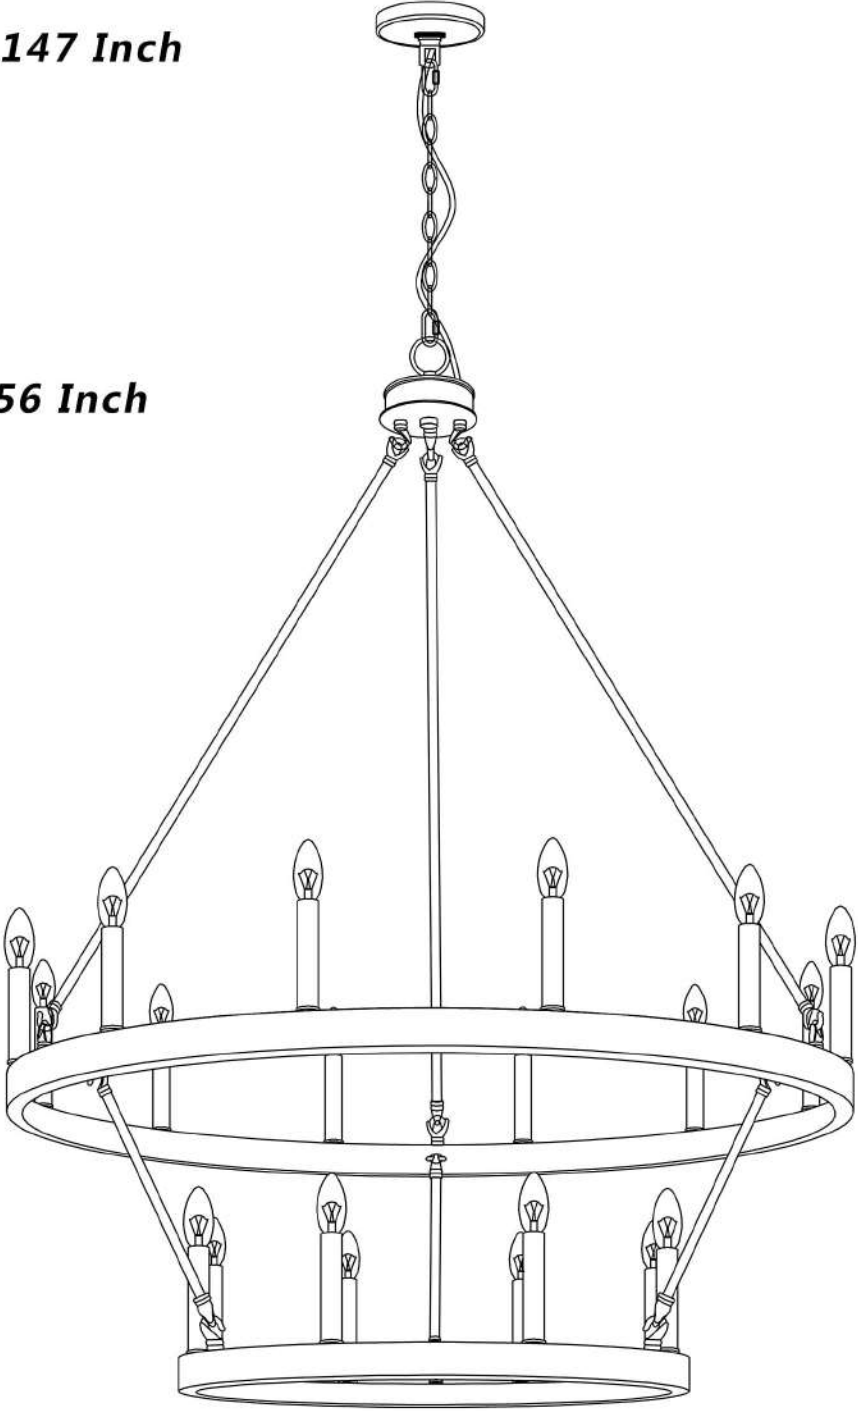

Max Height 147 Inch

Min Height 56 Inch

Width 40 Inch