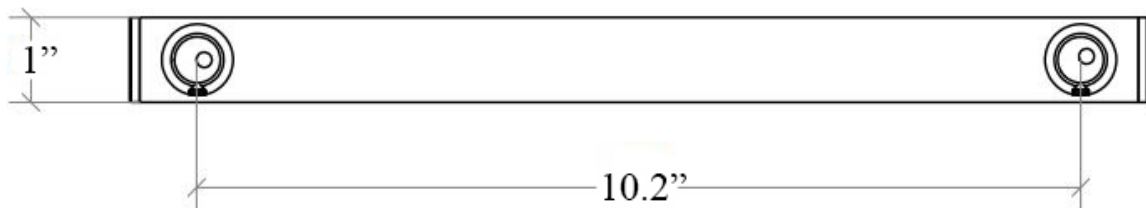

### Related Items:

- Skuara 52801 | Tumbler / Toothbrush Holder
- Skuara 52802 | Soap Dish
- Skuara 52803 | Soap Dish
- Skuara 52804 | Soap Dispenser

\* WS Bath Collections reserves the right to revise dimensions or information on this sheet without notice

<b>Collection</b> Skuara	<b>Model</b>   Skuara 52813.29	<b>Dimensions Metric</b> <i>1 inch = 2.54 cm</i> <i>1 inch = 25.4 mm</i>	 1051 Lea Drive - Collegeville, PA 19426 Tel. 215 513 9400 - Fax 610 831 0215 <a href="http://www.ws bathcollections.com">www.ws bathcollections.com</a> - <a href="mailto:info@ws bathcollections.com">info@ws bathcollections.com</a>
-----------------------------	-----------------------------------	--	---

# Product Specs Sheets

Collection  
Skudara

Model |  
Skudara 52813.29

Dimensions Metric

1 inch = 2.54 cm  
1 inch = 25.4 mm

**WS**<sup>®</sup>  
BATH  
COLLECTIONS

1051 Lea Drive - Collegeville, PA 19426  
Tel. 215 513 9400 - Fax 610 831 0215