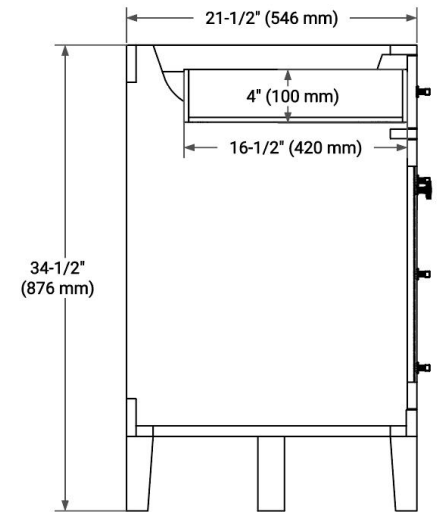

54" SINGLE SINK BASE CABINET

BASE CABINET DIMENSIONS

54" W x 21.5" D x 34.5" H

FEATURES

- Solid Oak wood and Plywood veneers
- Soft-close system
- Dovetail construction
- 45 degrees fall-out drawer
- Natural rattan-decorated doors

AVAILABLE COLORS

Oak

HARDWARE FINISHES

Matte Black

FRONT VIEW

SIDE VIEW

PLAN VIEW

54" SINGLE OVAL SINK COUNTERTOP WITH 1.5 IN. THICKNESS

OVERALL DIMENSIONS

54.25" W x 22" D x 1.5" H

COUNTERTOP OPTIONS

Carrara White Quartz

FEATURES

- Solid countertop with mitered edges & seams
- Undermount white oval sink
- Pre-drilled for 8" widespread faucet

INCLUDED

- Countertop
- Matching Backsplash
- Oval Sink

COUNTERTOP PLAN VIEW

EDGE SIDE VIEW

THREE DIMENSIONAL COUNTERTOP VIEW