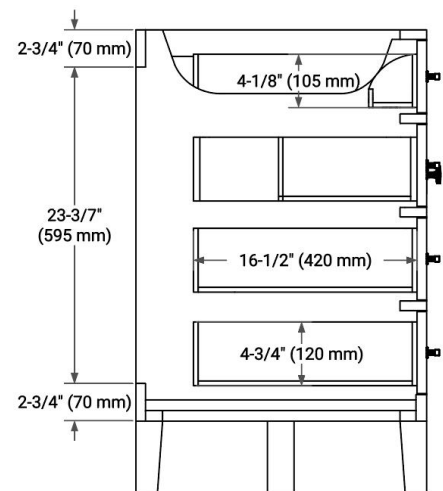

54" SINGLE SINK BASE CABINET

BASE CABINET DIMENSIONS

54" W x 21.5" D x 34.5" H

FEATURES

- Solid Oak wood and Plywood veneers
- Soft-close system
- Dovetail construction
- 45 degrees fall-out drawer
- Natural rattan-decorated doors

AVAILABLE COLORS

Oak

HARDWARE FINISHES

Matte Black

FRONT VIEW

SIDE VIEW

PLAN VIEW

54" SINGLE OVAL SINK COUNTERTOP WITH 1.5 IN. THICKNESS

OVERALL DIMENSIONS

54.25" W x 22" D x 1.5" H

COUNTERTOP OPTIONS

Carrara White Quartz

FEATURES

- Solid countertop with mitered edges & seams
- Undermount white oval sink
- Pre-drilled for 8" widespread faucet

INCLUDED

- Countertop
- Matching Backsplash
- Oval Sink

COUNTERTOP PLAN VIEW

EDGE SIDE VIEW

THREE DIMENSIONAL COUNTERTOP VIEW