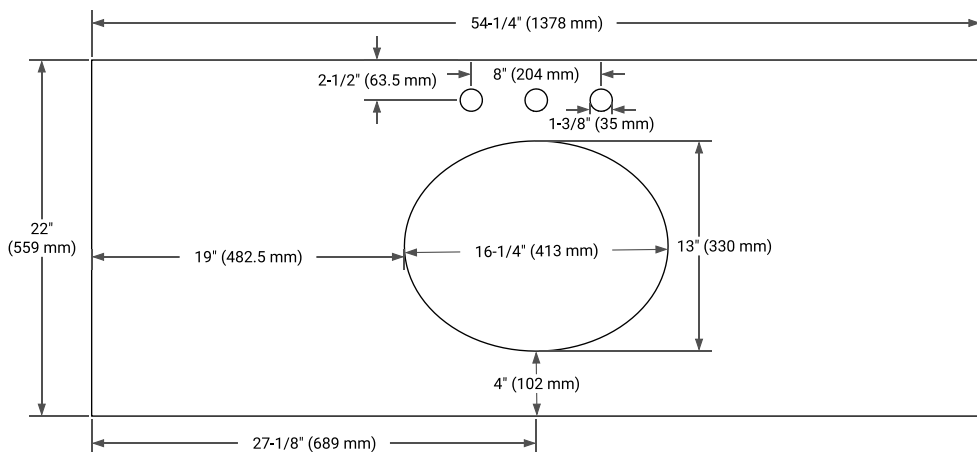

54" SINGLE SINK BASE CABINET

BASE CABINET DIMENSIONS

54" W x 21.5" D x 34.5" H

FEATURES

- Solid Oak wood and Plywood veneers
- Soft-close system
- Dovetail construction
- 45 degrees fall-out drawer
- Natural rattan-decorated doors

OVERALL DIMENSIONS

54.25" W x 22" D x 1.5" H

COUNTERTOP OPTIONS

Carrara White Quartz

FEATURES

- Solid countertop with mitered edges & seams
- Undermount white oval sink
- Pre-drilled for 8" widespread faucet

INCLUDED

- Countertop
- Matching Backsplash
- Oval Sink

COUNTERTOP PLAN VIEW

EDGE SIDE VIEW

THREE DIMENSIONAL COUNTERTOP VIEW