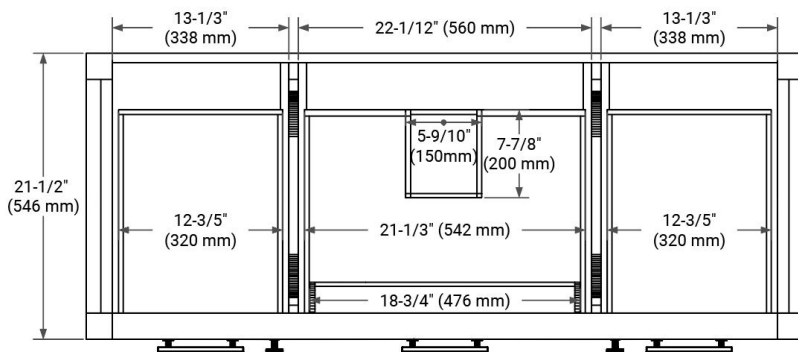

54" SINGLE SINK BASE CABINET

BASE CABINET DIMENSIONS

54" W x 21.5" D x 34.5" H

FEATURES

- Solid Oak wood and Plywood veneers
- Soft-close system
- Dovetail construction
- 45 degrees fall-out drawer
- Natural rattan-decorated doors

AVAILABLE COLORS

Oak

HARDWARE FINISHES

Matte Black

FRONT VIEW

SIDE VIEW

PLAN VIEW

54" SINGLE OVAL SINK COUNTERTOP WITH 1.5 IN. THICKNESS

OVERALL DIMENSIONS

54.25" W x 22" D x 1.5" H

COUNTERTOP OPTIONS

Carrara White Quartz

FEATURES

- Solid countertop with mitered edges & seams
- Undermount white oval sink
- Pre-drilled for 8" widespread faucet

INCLUDED

- Countertop
- Matching Backsplash
- Oval Sink

COUNTERTOP PLAN VIEW

EDGE SIDE VIEW

THREE DIMENSIONAL COUNTERTOP VIEW