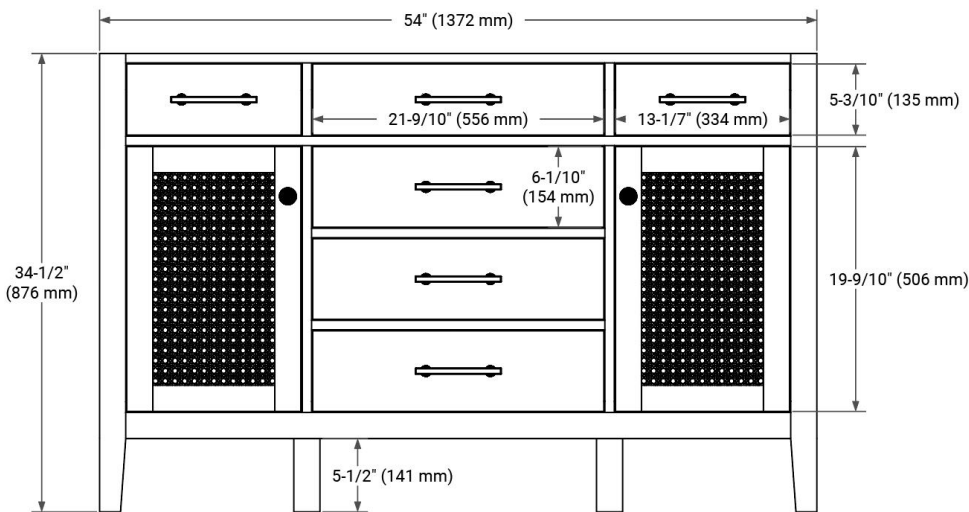

54" SINGLE SINK BASE CABINET

BASE CABINET DIMENSIONS

54" W x 21.5" D x 34.5" H

FEATURES

- Solid Oak wood and Plywood veneers
- Soft-close system
- Dovetail construction
- 45 degrees fall-out drawer
- Natural rattan-decorated doors

AVAILABLE COLORS

Oak

HARDWARE FINISHES

Matte Black

FRONT VIEW

SIDE VIEW

PLAN VIEW

54" SINGLE OVAL SINK COUNTERTOP WITH 1.5 IN. THICKNESS

OVERALL DIMENSIONS

54.25" W x 22" D x 1.5" H

COUNTERTOP OPTIONS

Carrara White Quartz

FEATURES

- Solid countertop with mitered edges & seams
- Undermount white oval sink
- Pre-drilled for 8" widespread faucet

INCLUDED

- Countertop
- Matching Backsplash
- Oval Sink

COUNTERTOP PLAN VIEW

EDGE SIDE VIEW

THREE DIMENSIONAL COUNTERTOP VIEW