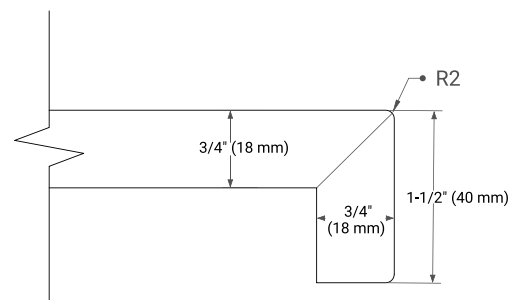

OVERALL DIMENSIONS

54.25" W x 22" D x 1.5" H

COUNTERTOP OPTIONS

Carrara White Quartz

FEATURES

- Solid countertop with mitered edges & seams
- Undermount white oval sink
- Pre-drilled for 8" widespread faucet

INCLUDED

- Countertop
- Matching Backsplash
- Oval Sink

COUNTERTOP PLAN VIEW

EDGE SIDE VIEW

THREE DIMENSIONAL COUNTERTOP VIEW