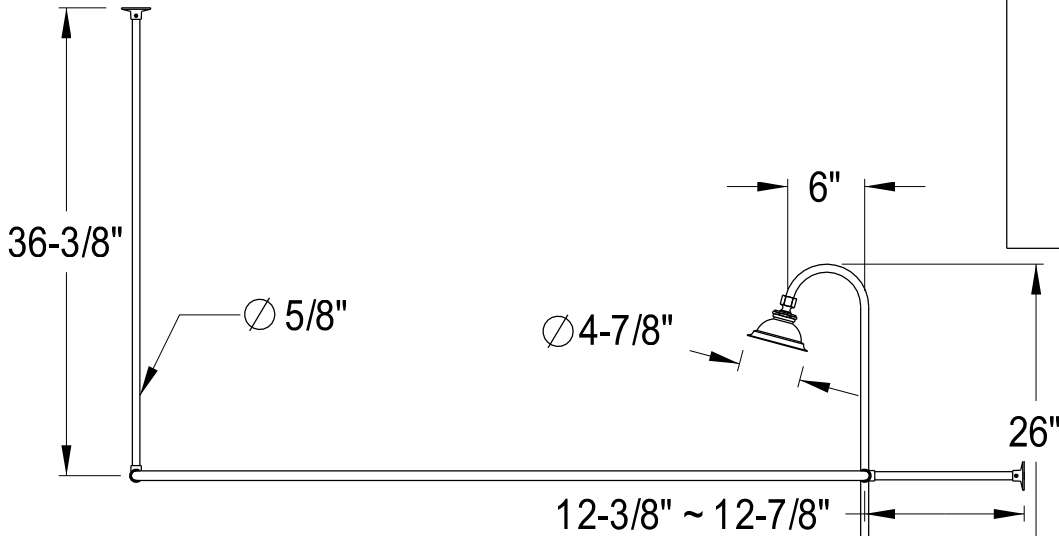

CCK3181, 2,5,8AL

Shower Combo

CC2091, 2,5,8
Tub Waste & Overflow, 20 Gauge

CC471, 2,5,8
Double Offset Bath Supply