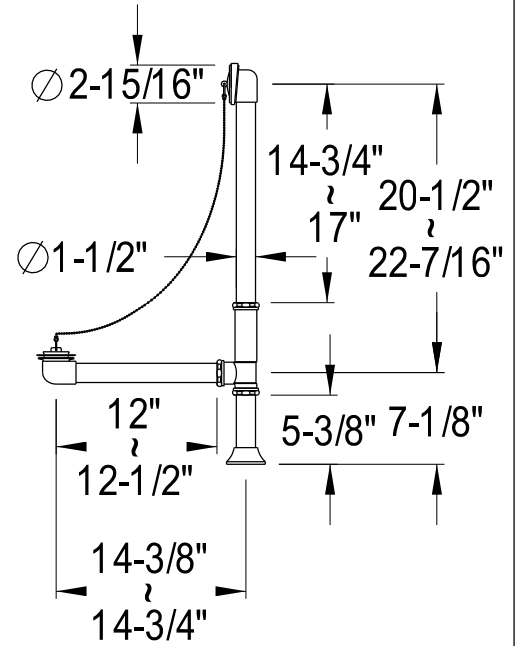

CCK3181, 2,5,8AL

Shower Combo

CC2091, 2,5,8
Tub Waste & Overflow, 20 Gauge

CC471, 2,5,8
Double Offset Bath Supply