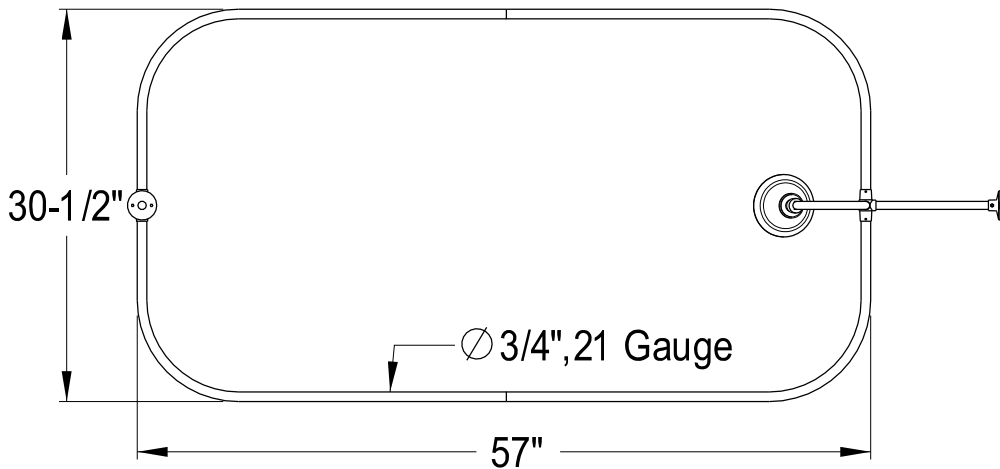

CCK3181, 2,5,8AL

Shower Combo

CC2091, 2,5,8
Tub Waste & Overflow, 20 Gauge

CC471, 2,5,8
Double Offset Bath Supply