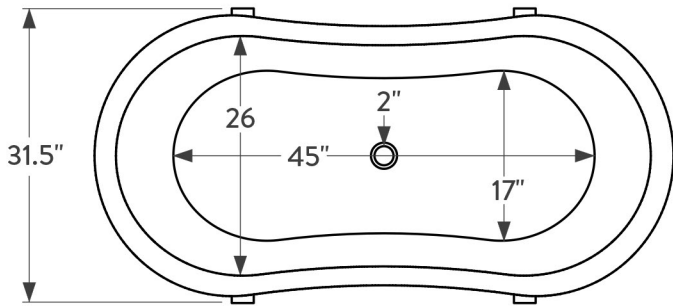

PREMIER  
COPPER PRODUCTS

MODEL NUMBER: BTDR60DBOF

- \* Description: 60" Hammered Copper Double Slipper Bathtub with Rings - Overflow Drain Compatible
- \* Outer Dimension: 60" x 31.5" x 32.5"
- \* Center Tub Height: 24"
- \* Drain Opening: 2" Center
- \* Finish: Oil Rubbed Bronze
- \* Hole Sizes: 2.5" (Top) 1.625" (Bottom)
- \* Hole Locations: 21" from ground to center of hole (Top)  
2.75" from ground to center of hole (Bottom)

CODE/STANDARD COMPLIANCE

\* IAPMO/UPC LISTED

THIS PRODUCT IS HAND CRAFTED, SMALL VARIANCES IN COLOR AND SIZE MAY OCCUR.  
DO NOT MAKE ANY INSTALLATION CUTS UNTIL YOU RECEIVE YOUR ITEM(S).