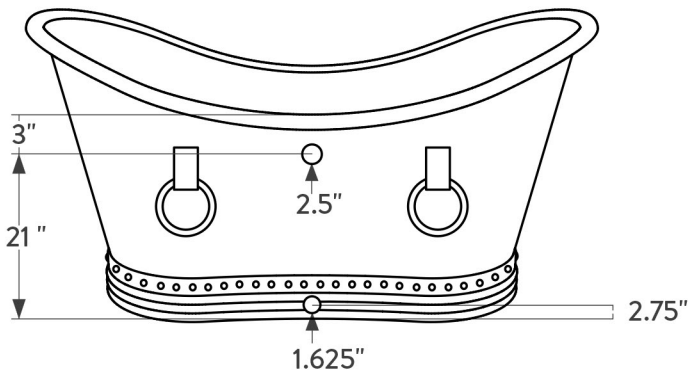

PREMIER  
COPPER PRODUCTS

MODEL NUMBER: BTDR60DBOF

- \* Description: 60" Hammered Copper Double Slipper Bathtub with Rings - Overflow Drain Compatible
- \* Outer Dimension: 60" x 31.5" x 32.5"
- \* Center Tub Height: 24"
- \* Drain Opening: 2" Center
- \* Finish: Oil Rubbed Bronze
- \* Hole Sizes: 2.5" (Top) 1.625" (Bottom)
- \* Hole Locations: 21" from ground to center of hole (Top)  
2.75" from ground to center of hole (Bottom)

CODE/STANDARD COMPLIANCE

\* IAPMO/UPC LISTED

THIS PRODUCT IS HAND CRAFTED, SMALL VARIANCES IN COLOR AND SIZE MAY OCCUR.  
DO NOT MAKE ANY INSTALLATION CUTS UNTIL YOU RECEIVE YOUR ITEM(S).