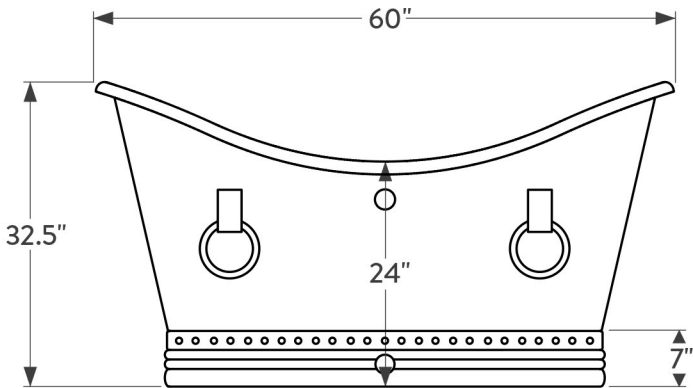

PREMIER  
COPPER PRODUCTS

MODEL NUMBER: BTDR60DBOF

- \* Description: 60" Hammered Copper Double Slipper Bathtub with Rings - Overflow Drain Compatible
- \* Outer Dimension: 60" x 31.5" x 32.5"
- \* Center Tub Height: 24"
- \* Drain Opening: 2" Center
- \* Finish: Oil Rubbed Bronze
- \* Hole Sizes: 2.5" (Top) 1.625" (Bottom)
- \* Hole Locations: 21" from ground to center of hole (Top)  
2.75" from ground to center of hole (Bottom)

CODE/STANDARD COMPLIANCE

\* IAPMO/UPC LISTED

THIS PRODUCT IS HAND CRAFTED, SMALL VARIANCES IN COLOR AND SIZE MAY OCCUR.  
DO NOT MAKE ANY INSTALLATION CUTS UNTIL YOU RECEIVE YOUR ITEM(S).