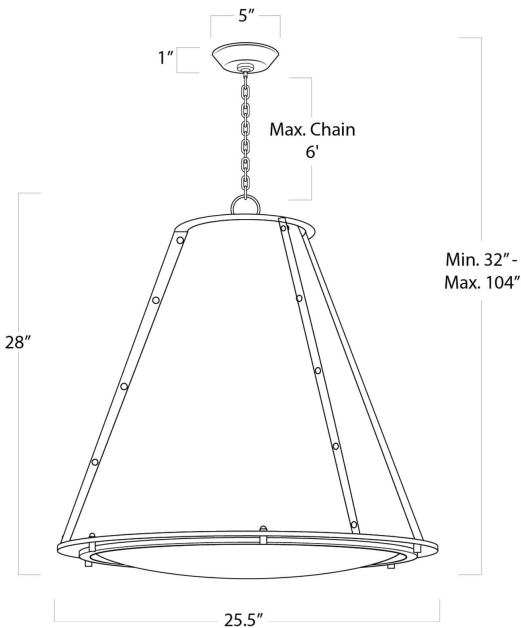

REGINA ANDREW

DETROIT

SPECIFICATION SHEET

French Maid Chandelier Large 16-1191BBNB

HEIGHT	32
WIDTH	25.5
DEPTH	25.5
SHADE DIMS	N/A
SHADE COLOR	N/A
BULB QTY	N/A
BULB TYPE	A Type Medium Base (E26)
SOCKET	E26 Keyless
WATTAGE	100 Watt Max
WIRING TYPE	Hard Wire
MATERIAL	Steel
FINISH	Black
NOTES	10 ft of cord and 6 ft of chain
FREIGHT ONLY	No