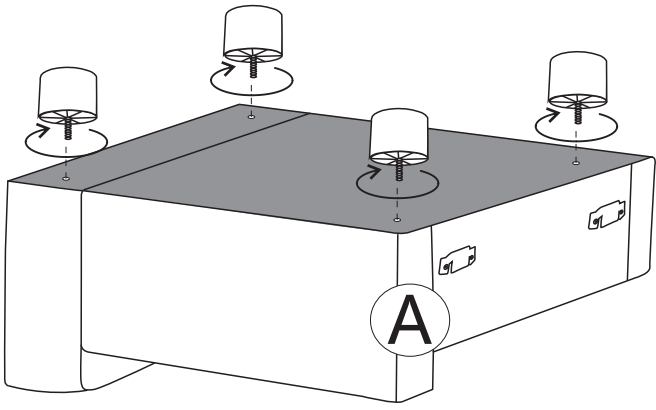

ASSEMBLY INSTRUCTION

ITEM NO.:DV1825/DV1826

PARTS LIST

					
A	B	C	D	E	
X1	X1	X1	X1	X1	

HARDWARE LIST

 ∅ 55X30mm		
1	2	
X4	X2	

Step1

Step2 Please pay attention to follow this step to assemble!

Step3

Step4

Step5

Step6

ASSEMBLY INSTRUCTION

ITEM NO.:DV1825/DV1826

PARTS LIST

A