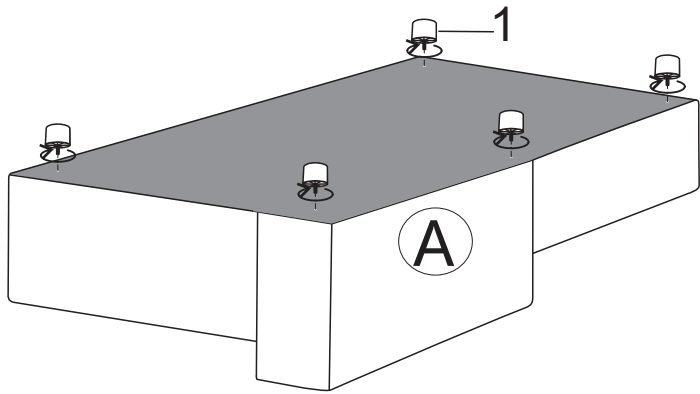

PARTS LIST

A

X1

B

X1

HARDWARE LIST

∅ 55X30mm

1

X4

Step1

Step2

ASSEMBLY INSTRUCTION

ITEM NO.:DV1825/DV1826

PARTS LIST

					
A	B	C	D	E	
X1	X1	X1	X1	X1	

HARDWARE LIST

 Ø 55X30mm		
1	2	
X5	X2	

Step1

Step2 Please pay attention to follow this step to assemble!

Step3

Step4

Step5

Step6