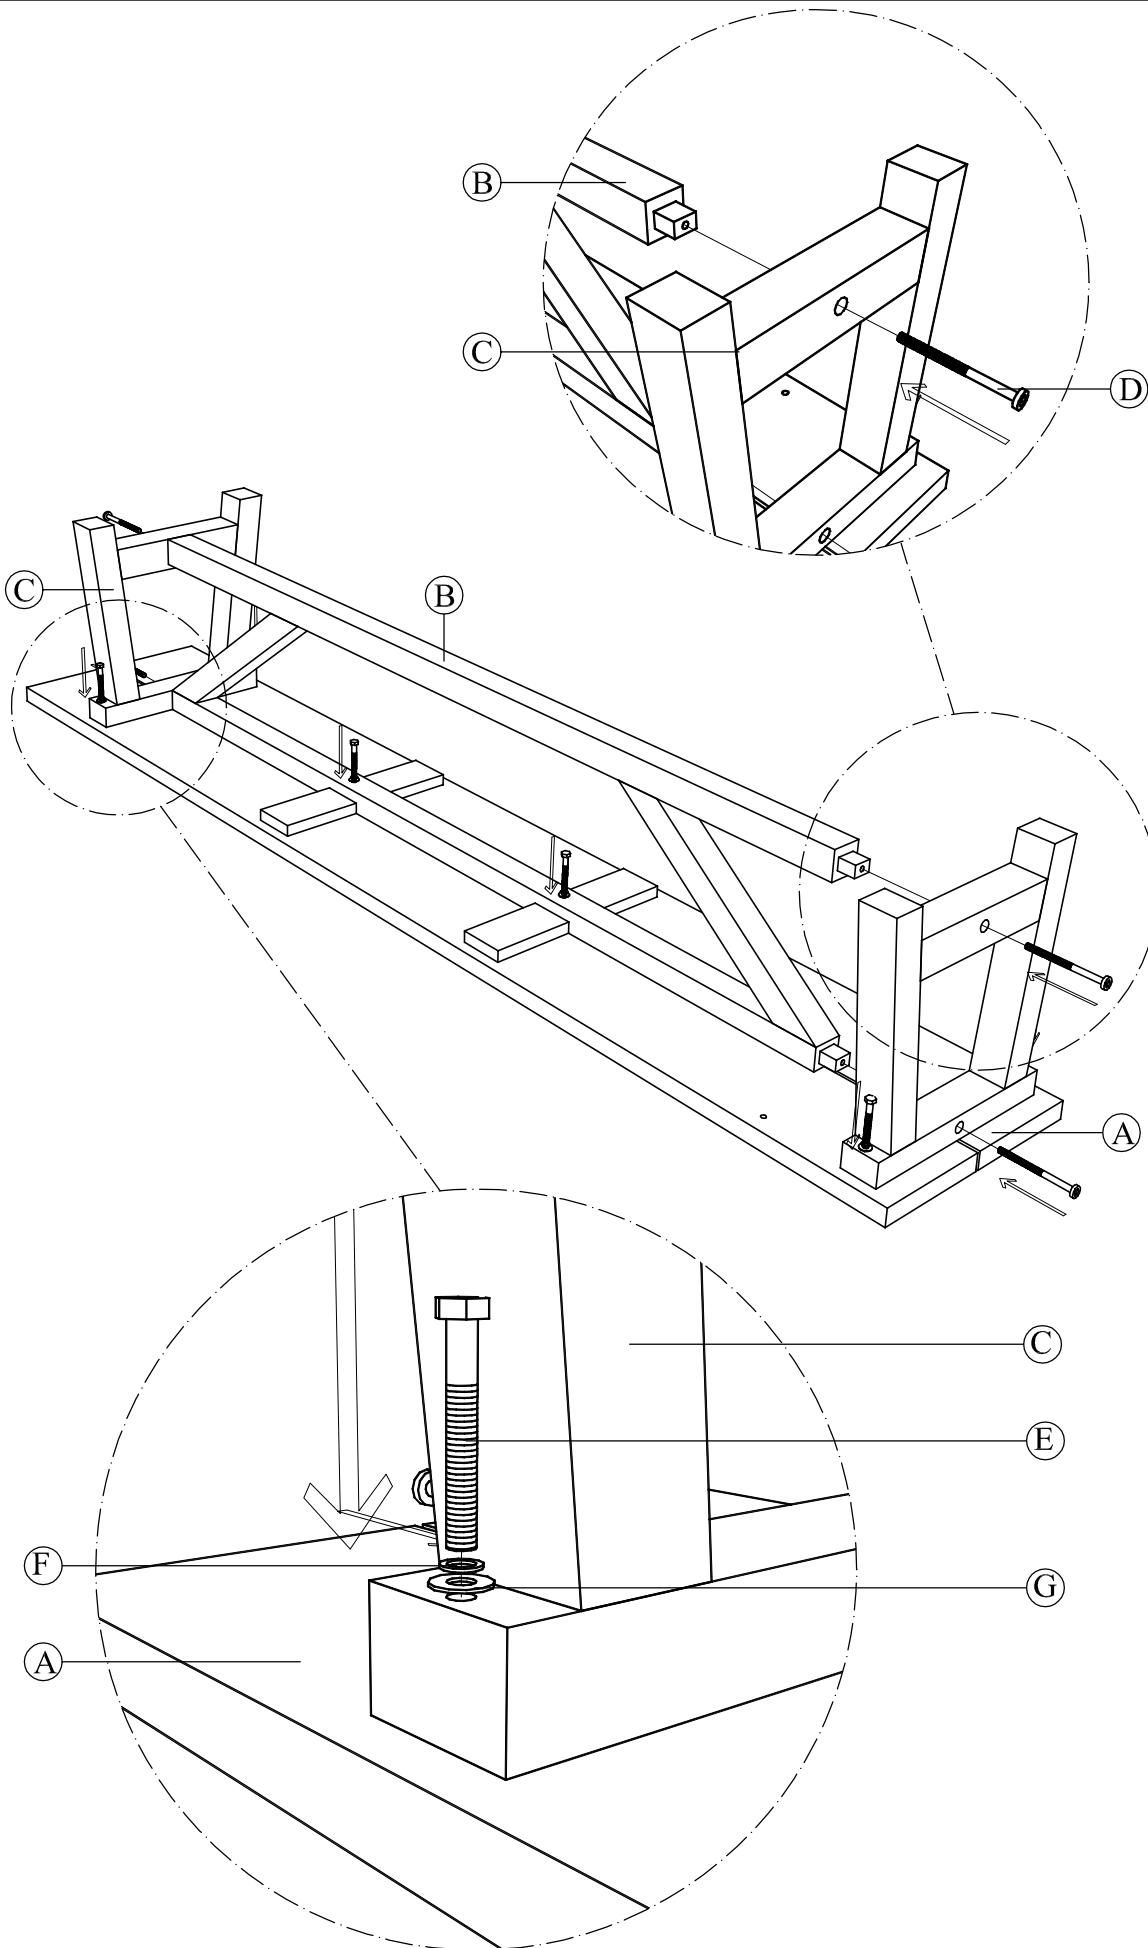

# ASSEMBLING INSTRUCTION

BENCH 220x38.5x43

## HARDWARE & PART