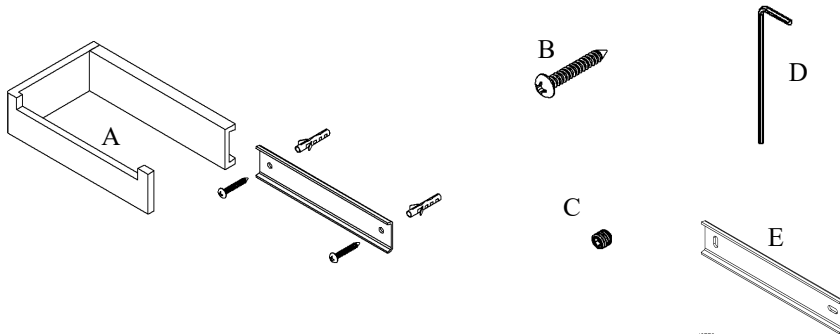

Erupt Toilet Paper Holder Installation Guide

Parts Included	QTY
A - Toilet Paper Holder	1
B - Screw	2
C - Set Screw	1
D - Allen Key	1
E - Bracket	1

Description	Finish	Weight (lb)	WxHxD (mm)	WxHxD (Inches)	Metal Type
Toilet Paper Holder	Chrome	1	145 x 34 x 86	5.5 x 1.3 x 3.4	Brass
Toilet Paper Holder	Brushed Nickel	1	145 x 34 x 86	5.5 x 1.3 x 3.4	Brass
Toilet Paper Holder	Matte Black	1	145 x 34 x 86	5.5 x 1.3 x 3.4	Brass
Toilet Paper Holder	Brushed Gold Light	1	145 x 34 x 86	5.5 x 1.3 x 3.4	Brass
Toilet Paper Holder	Brushed Gold Dark	1	145 x 34 x 86	5.5 x 1.3 x 3.4	Brass