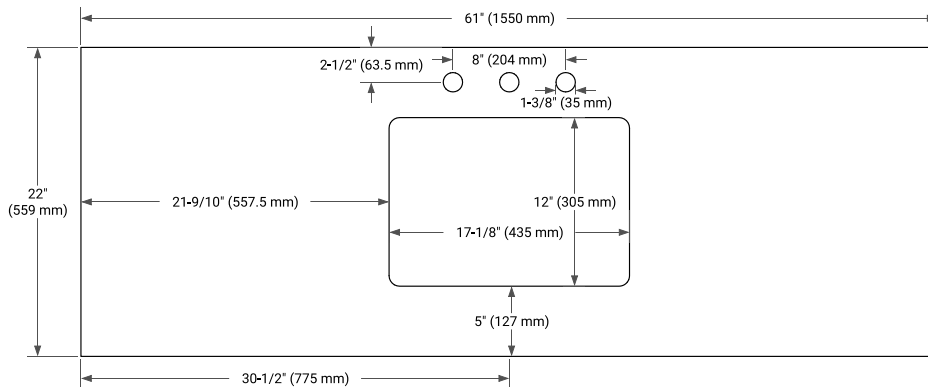

61" SINGLE RECTANGLE SINK COUNTERTOP WITH 1.5 IN. THICKNESS

OVERALL DIMENSIONS

61" W x 22" D x 1.5" H

COUNTERTOP OPTIONS

Carrara Marble

White Quartz

FEATURES

- Solid countertop with mitered edges & seams
- Undermount white rectangular sink
- Pre-drilled for 8" widespread faucet

INCLUDED

- Countertop
- Matching Backsplash
- Rectangle Sink

COUNTERTOP PLAN VIEW

EDGE SIDE VIEW

THREE DIMENSIONAL COUNTERTOP VIEW