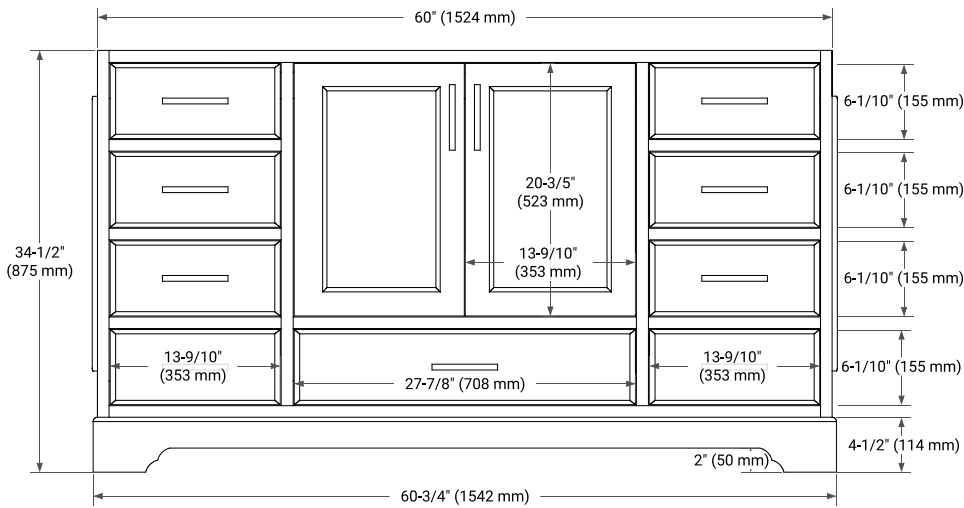

60" SINGLE SINK BASE CABINET

BASE CABINET DIMENSIONS

60" W x 21.5" D x 34.5" H

FEATURES

- Solid wood frame & plywood panels
- Dovetail drawers and joints
- Soft closing doors & drawers

HARDWARE FINISHES*

Brushed Nickel   Satin Brass   Matte Black   Polished Chrome

*Hardware comes preinstalled with the illustrated option. Other finishes are available on our online store if you prefer a different one.

AVAILABLE COLORS

White   Grey   Midnight Blue

FRONT VIEW

SIDE VIEW

PLAN VIEW