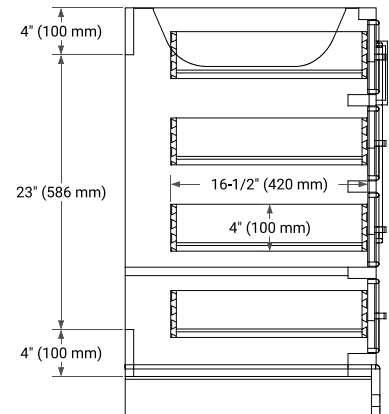

60" SINGLE SINK BASE CABINET

BASE CABINET DIMENSIONS

60" W x 21.5" D x 34.5" H

FEATURES

- Solid wood frame & plywood panels
- Dovetail drawers and joints
- Soft closing doors & drawers

HARDWARE FINISHES*

Brushed Nickel Satin Brass Matte Black Polished Chrome

61" SINGLE RECTANGLE SINK COUNTERTOP WITH 1.5 IN. THICKNESS

OVERALL DIMENSIONS

61" W x 22" D x 1.5" H

COUNTERTOP OPTIONS

Carrara Marble

White Quartz

FEATURES

- Solid countertop with mitered edges & seams
- Undermount white rectangular sink
- Pre-drilled for 8" widespread faucet

INCLUDED

- Countertop
- Matching Backsplash
- Rectangle Sink

COUNTERTOP PLAN VIEW

EDGE SIDE VIEW

THREE DIMENSIONAL COUNTERTOP VIEW