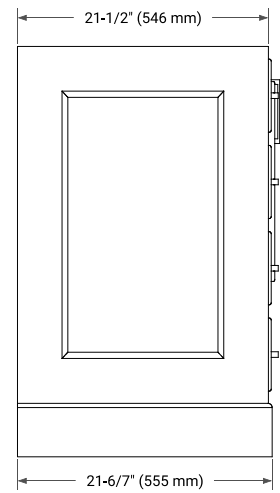

60" SINGLE SINK BASE CABINET

BASE CABINET DIMENSIONS

60" W x 21.5" D x 34.5" H

FEATURES

- Solid wood frame & plywood panels
- Dovetail drawers and joints
- Soft closing doors & drawers

HARDWARE FINISHES*

Brushed Nickel   Satin Brass   Matte Black   Polished Chrome

*Hardware comes preinstalled with the illustrated option. Other finishes are available on our online store if you prefer a different one.

AVAILABLE COLORS

White   Grey   Midnight Blue

FRONT VIEW

SIDE VIEW

PLAN VIEW