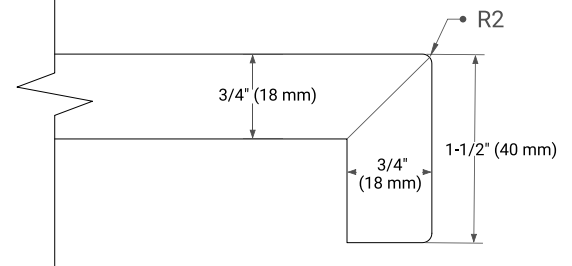

61" SINGLE RECTANGLE SINK COUNTERTOP WITH 1.5 IN. THICKNESS

OVERALL DIMENSIONS

61" W x 22" D x 1.5" H

COUNTERTOP OPTIONS

Carrara Marble

White Quartz

FEATURES

- Solid countertop with mitered edges & seams
- Undermount white rectangular sink
- Pre-drilled for 8" widespread faucet

INCLUDED

- Countertop
- Matching Backsplash
- Rectangle Sink

COUNTERTOP PLAN VIEW

EDGE SIDE VIEW

THREE DIMENSIONAL COUNTERTOP VIEW