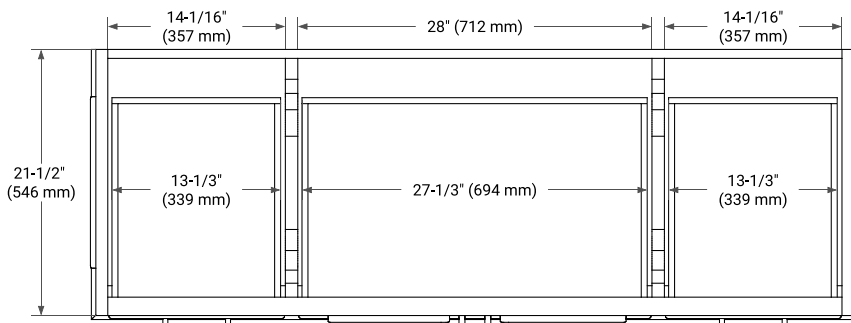

60" SINGLE SINK BASE CABINET

BASE CABINET DIMENSIONS

60" W x 21.5" D x 34.5" H

FEATURES

- Solid wood frame & plywood panels
- Dovetail drawers and joints
- Soft closing doors & drawers

HARDWARE FINISHES*

Brushed Nickel Satin Brass Matte Black Polished Chrome

61" SINGLE RECTANGLE SINK COUNTERTOP WITH 1.5 IN. THICKNESS

OVERALL DIMENSIONS

61" W x 22" D x 1.5" H

COUNTERTOP OPTIONS

Carrara Marble

White Quartz

FEATURES

- Solid countertop with mitered edges & seams
- Undermount white rectangular sink
- Pre-drilled for 8" widespread faucet

INCLUDED

- Countertop
- Matching Backsplash
- Rectangle Sink

COUNTERTOP PLAN VIEW

EDGE SIDE VIEW

THREE DIMENSIONAL COUNTERTOP VIEW