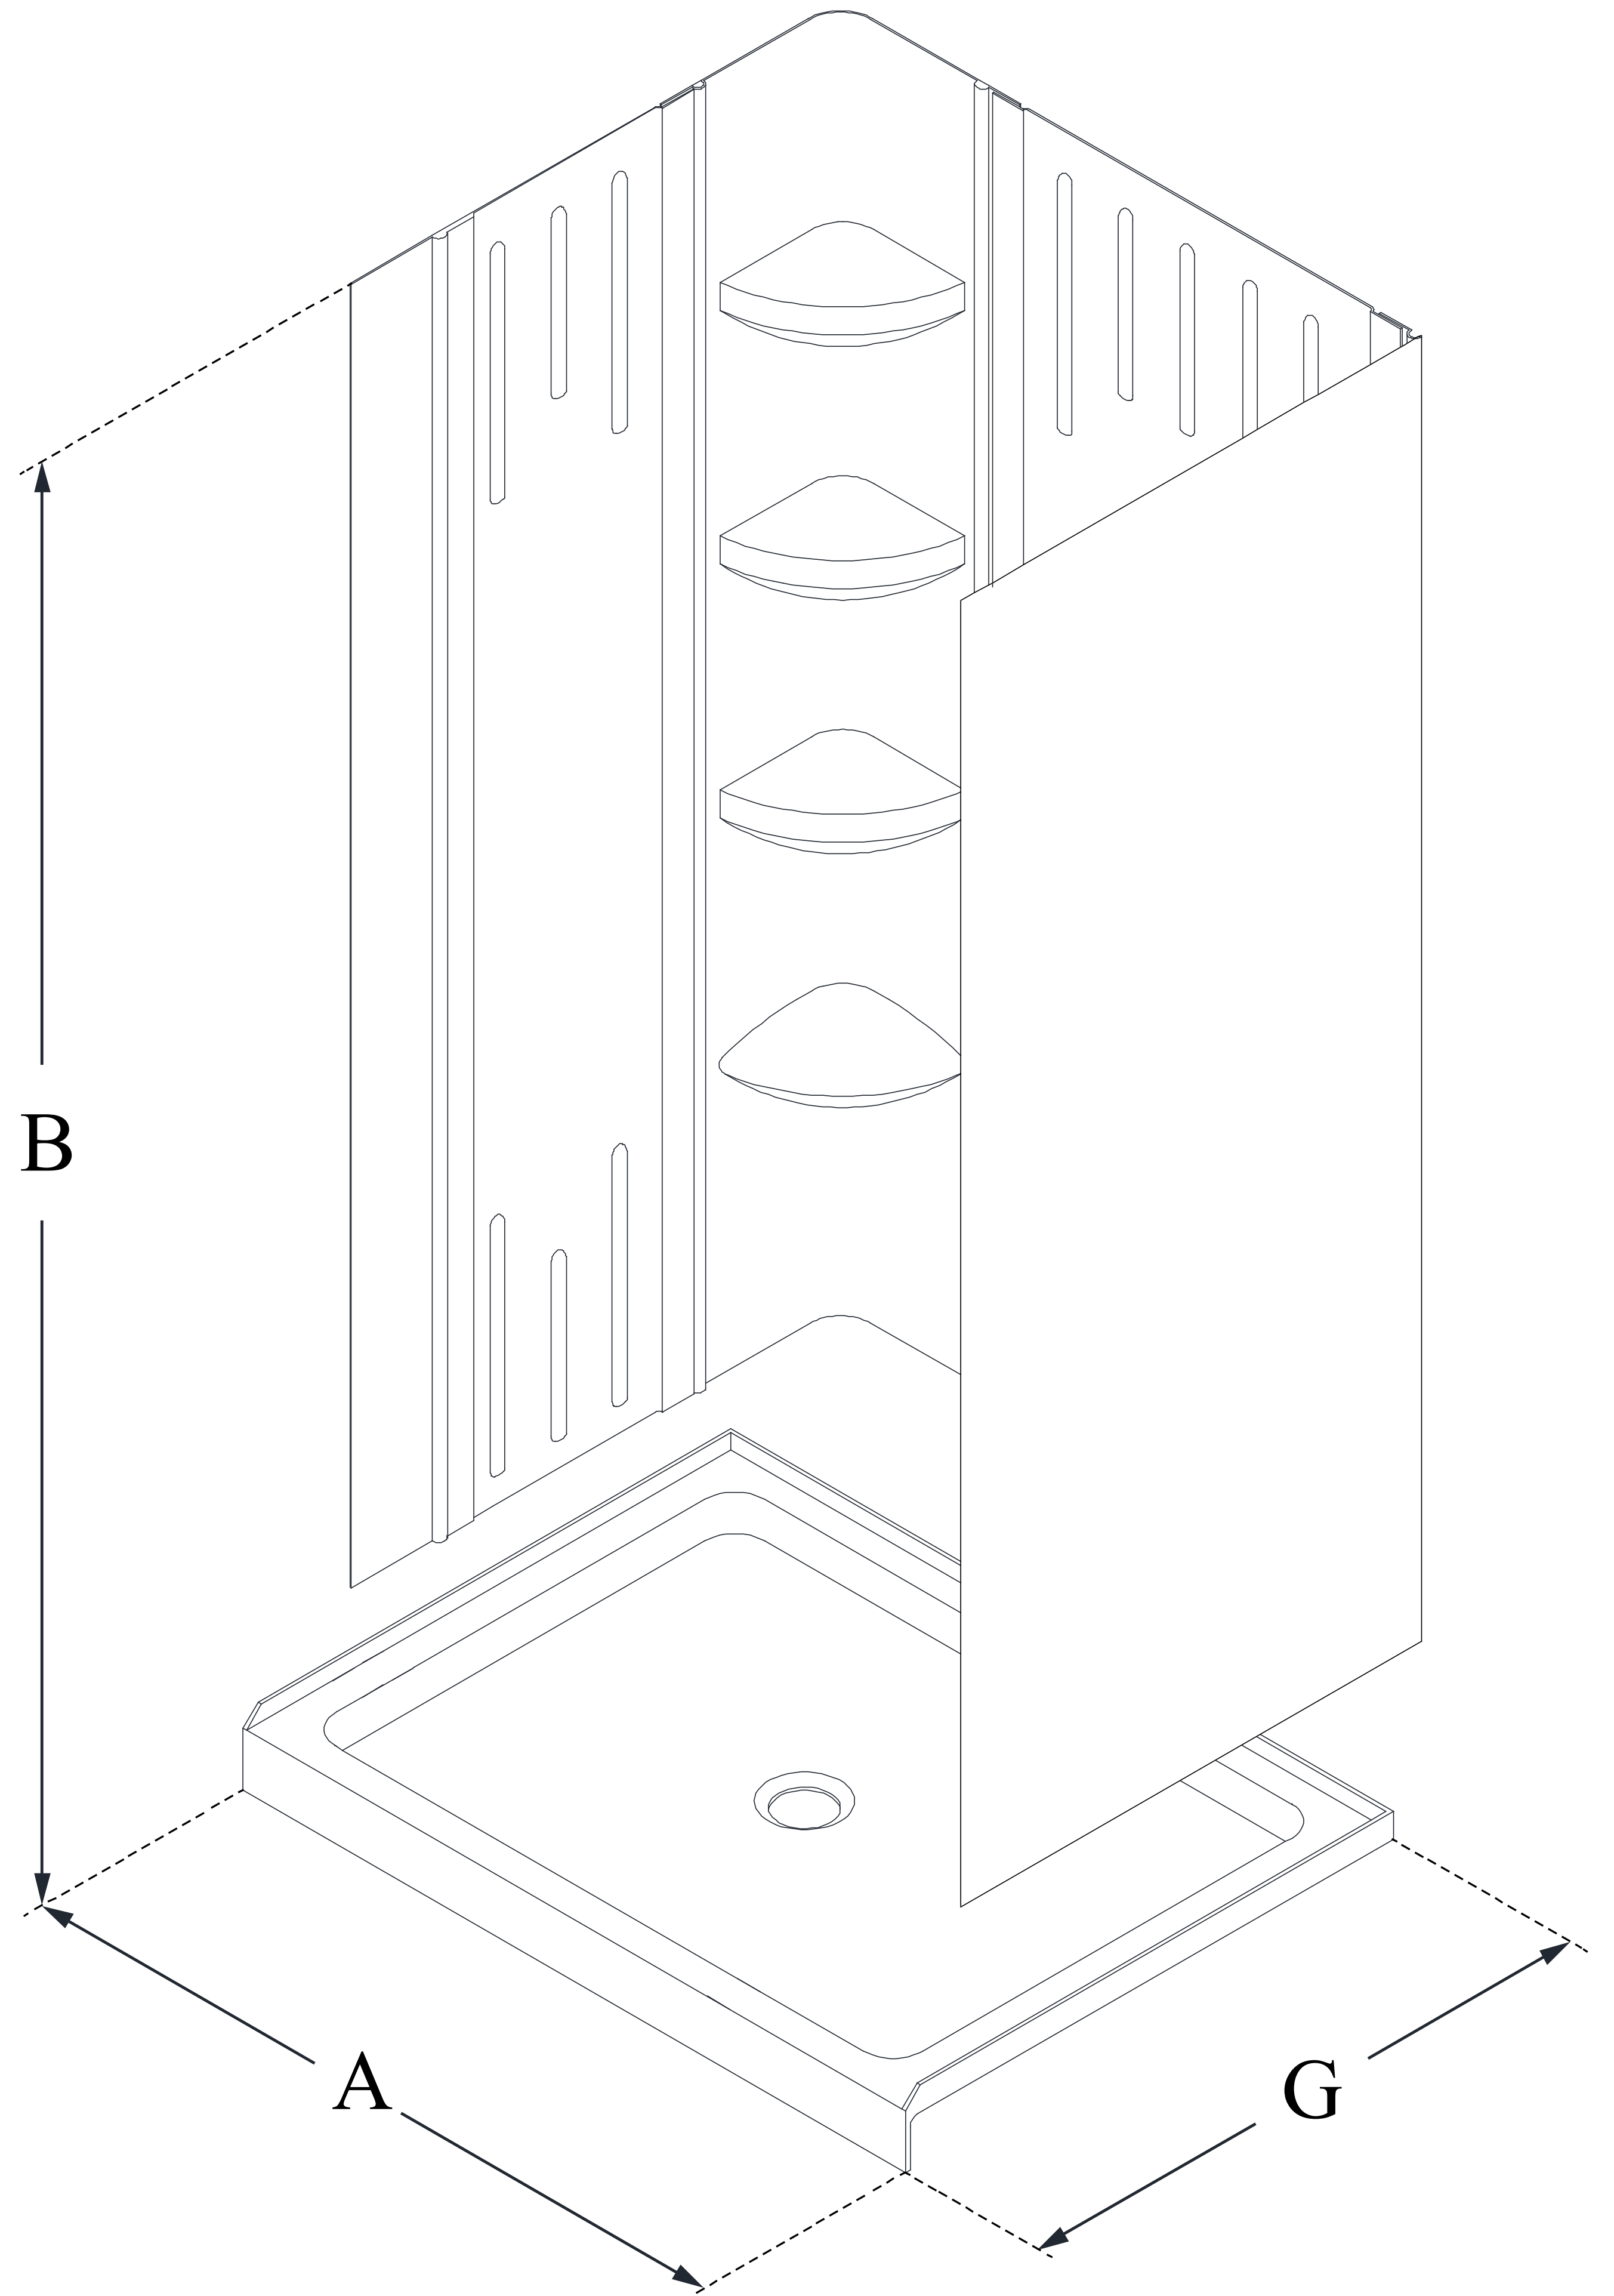

DL-6148

QWALL-3

DreamLine 36 in. D x 60 in. W x 75 5/8 in. H SlimLine Single Threshold Shower Base and QWALL-3 Acrylic Backwall Kit

KIT CONTENTS:

- SHOWER BASE
- QWALL BACKWALLS

CONFIGURATION DIMENSIONS:

A: 60"
KIT WIDTH

B: 75 5/8"
KIT HEIGHT

G: 36"
KIT DEPTH

AVAILABLE DRAIN LOCATIONS:

- CENTER
- LEFT
- RIGHT

For precise drain location, please refer to the included base technical drawing

DreamLine reserves the right to update or modify the hardware or materials pictured without prior notice for the purpose of product improvement and customer satisfaction.