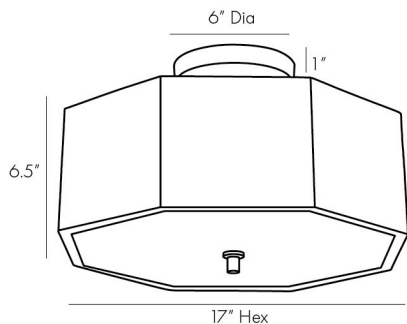

ARTERIOS

GRESPAN SEMI-FLUSH MOUNT

44763

H: 6.5 IN, W: 17 IN, D: 17 IN

Antique Brass

Contract Suitable As Is

The hexagonal shape of this semi-flush mount draws the eye with its multi-faceted façade. Crafted of iron, this fixture features an antique brass exterior and polished brass interior for an extra element of shine. Diagonal detailing adds texture to the side panels and canopy to create a look that is both edgy and elegant. A frosted glass diffuser helps to disguise two bulbs, while simultaneously working to soften the glow. Finish

APPEARANCE

Material	Glass, Iron
Finish	Antique Brass, Frosted, Polished Brass
Finish Will Vary	true
Top Coat/Sealant	false

DIMENSIONS

Canopy	H: 1 IN, Dia: 6.00 IN
--------	-----------------------

WIRING

Rating	Indoor Only
Cord	10 FT, Clear/Silver, SVT
Socket	2, Type B - E12
Maximum Watt	25
Voltage	110-120 V

CERTIFICATIONS

Cerifications	Mexico Australia, EU, United Kingdom, Middle East, United States, Canada
---------------	---

COMPLIANCY

UL/ETL	Yes
CB	Yes
RoHS	true

SHIPPING

Product Weight	7.83 LBS
Gross Weight 1	14.33 LBS
Shipping Box 1	H: 13 IN, L: 21 IN, W: 21 IN

REPLACEMENT PARTS

Replacement Part 1	CANOPY-507
Replacement Part 1 Dim	1" x 5"

CONTRACT

Contract Suitable	true
-------------------	------