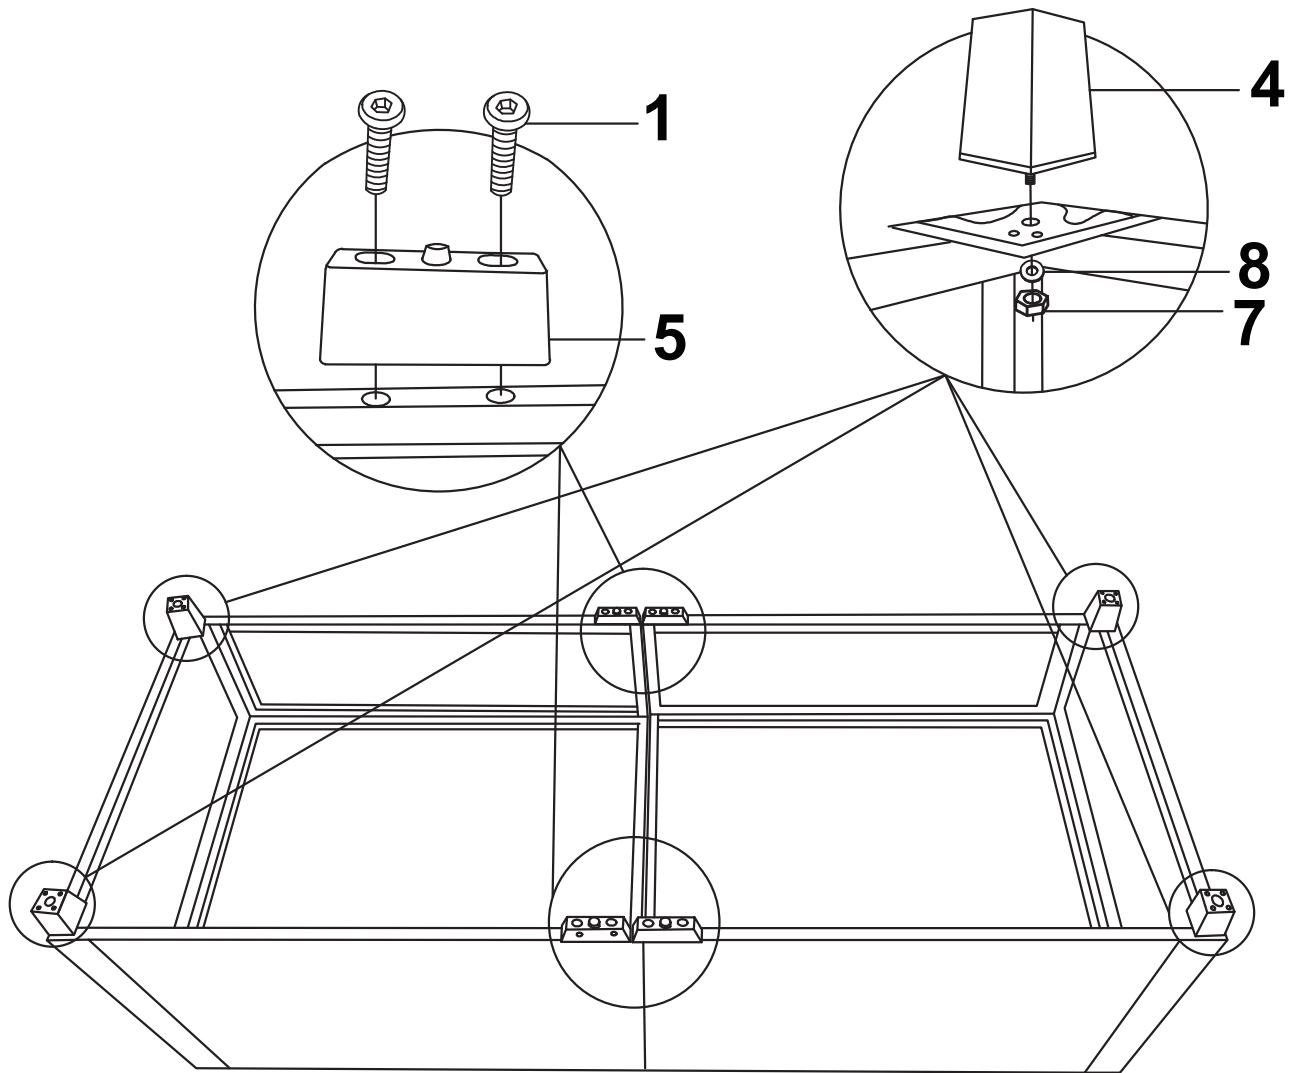

Step 13

① SCREW M6x35MM	④	⑤	⑦ M8
8 pc	4 pc	4 pc	4 pc
⑧ Ø8	⑨		
4 pc	1 pc