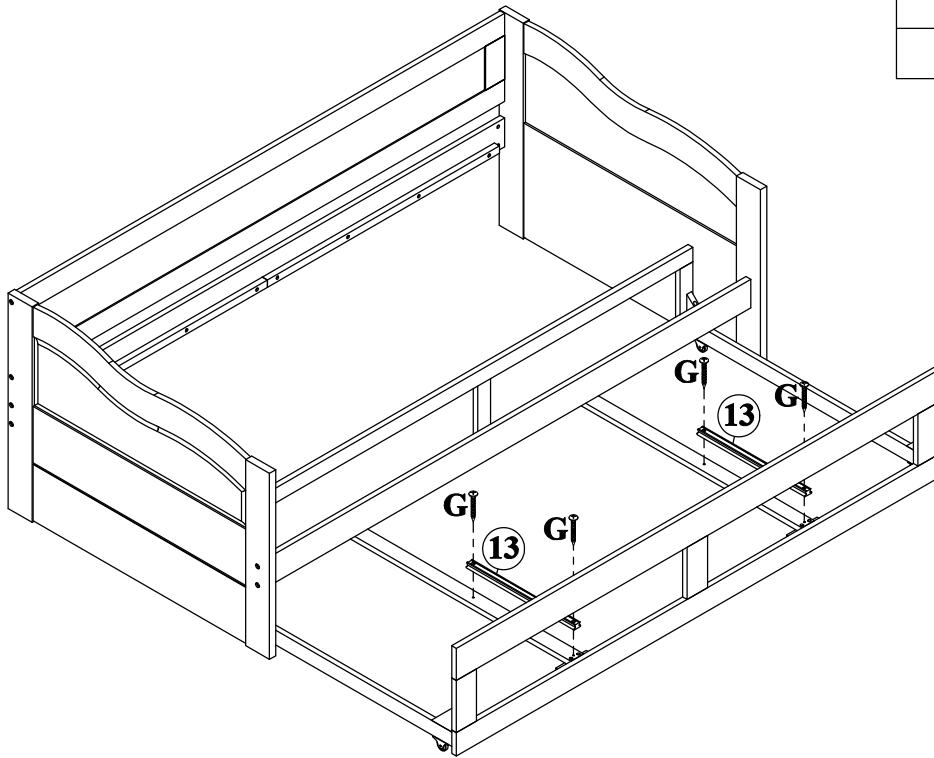

ASSEMBLY INSTRUCTION

Detail View - DAY BED

Identifying the Hardware - Identify the hardware using the illustrations below.

Part List

<p>1</p>  <p>Left headboard - 1pc</p>	<p>2</p>  <p>Right headboard - 1pc</p>
<p>8</p>  <p>Side bonding bar - 2pcs</p>	<p>9</p>  <p>Mid bonding bar - 2pcs</p>
<p>10</p>  <p>Bed board - 15pcs</p>	<p>11</p>  <p>Corner bonding wood - 4pcs</p>
<p>12</p>  <p>Bonding wood - 4pcs</p>	<p>13</p>  <p>Wooden slider - 2pcs</p>
<p>19</p>  <p>Wooden slider - 2pcs</p>	

Part List-

<p>3</p>  <p>Back guard rail frame - 1pc</p>	<p>4</p>  <p>Bed side plate - 1pc</p>
<p>5</p>  <p>Bed side plate - 1pc</p>	<p>6</p>  <p>Front frame - 1pc</p>
<p>7</p>  <p>Rear frame - 1pc</p>	<p>14</p>  <p>Drawer left side panel - 2pcs</p>
<p>15</p>  <p>Drawer right side panel - 2pcs</p>	<p>16</p>  <p>Drawer back plate - 2pcs</p>
<p>17</p>  <p>Drawer panel - 2pcs</p>	<p>18</p>  <p>Drawer bottom plate - 2pcs</p>

STEP: 4

A	J
	
4PCS	4PCS

STEP: 5

G

16PCS

STEP: 6

G

4PCS