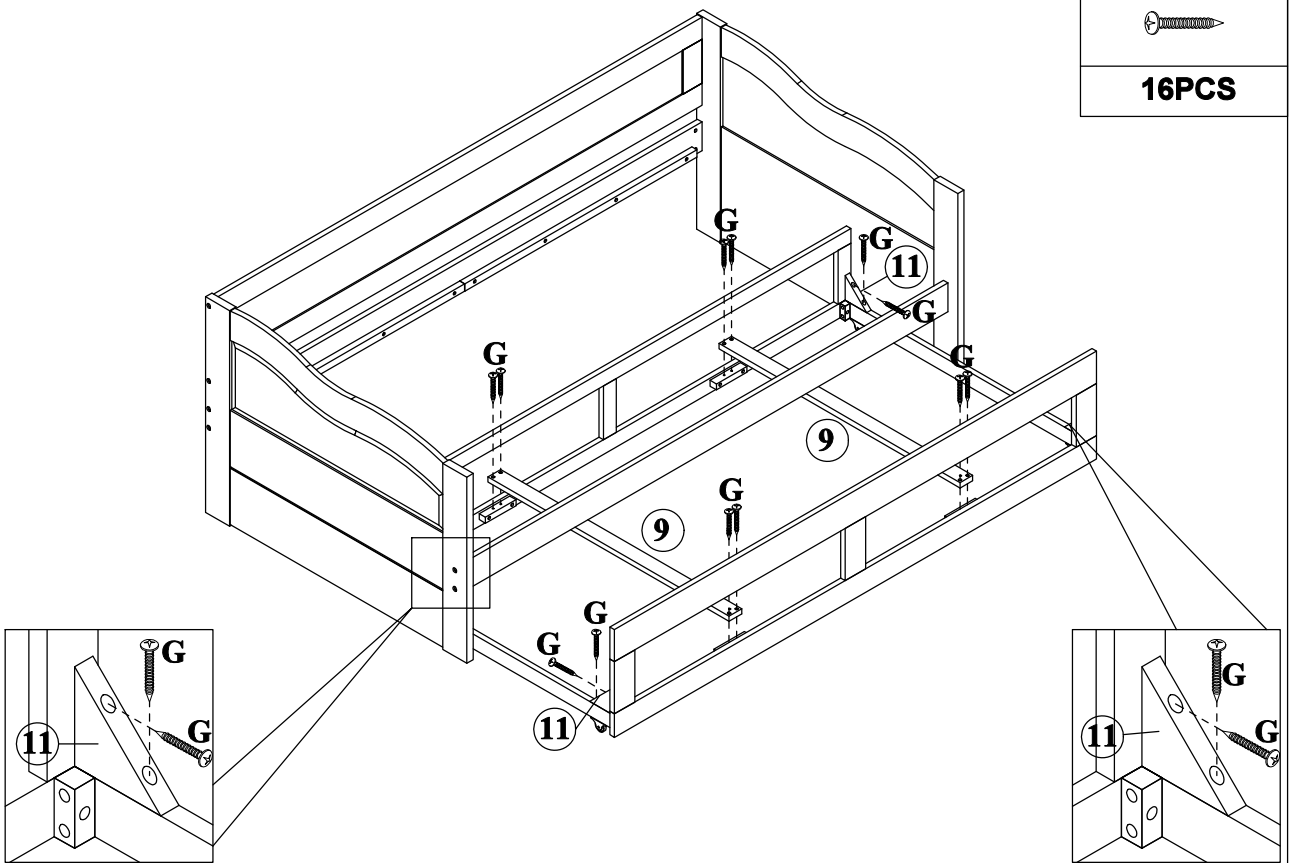

STEP: 5

G
16PCS