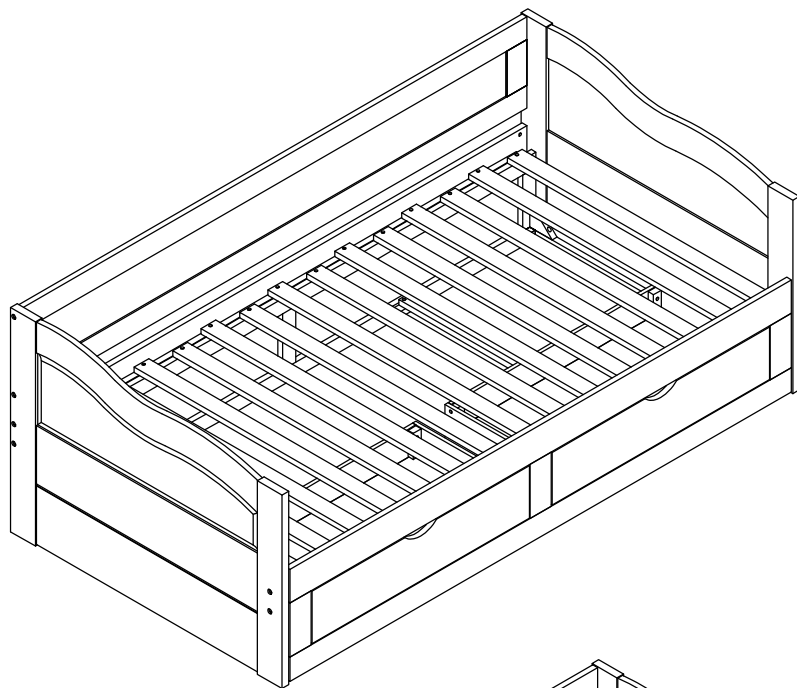

ASSEMBLY INSTRUCTION

Detail View - DAY BED

Identifying the Hardware - Identify the hardware using the illustrations below.

Part List

<p>1</p>  <p>Left headboard - 1pc</p>	<p>2</p>  <p>Right headboard - 1pc</p>
<p>8</p>  <p>Side bonding bar - 2pcs</p>	<p>9</p>  <p>Mid bonding bar - 2pcs</p>
<p>10</p>  <p>Bed board - 15pcs</p>	<p>11</p>  <p>Corner bonding wood - 4pcs</p>
<p>12</p>  <p>Bonding wood - 4pcs</p>	<p>13</p>  <p>Wooden slider - 2pcs</p>
<p>19</p>  <p>Wooden slider - 2pcs</p>	

Part List-

<p>3</p>  <p>Back guard rail frame - 1pc</p>	<p>4</p>  <p>Bed side plate - 1pc</p>
<p>5</p>  <p>Bed side plate - 1pc</p>	<p>6</p>  <p>Front frame - 1pc</p>
<p>7</p>  <p>Rear frame - 1pc</p>	<p>14</p>  <p>Drawer left side panel - 2pcs</p>
<p>15</p>  <p>Drawer right side panel - 2pcs</p>	<p>16</p>  <p>Drawer back plate - 2pcs</p>
<p>17</p>  <p>Drawer panel - 2pcs</p>	<p>18</p>  <p>Drawer bottom plate - 2pcs</p>