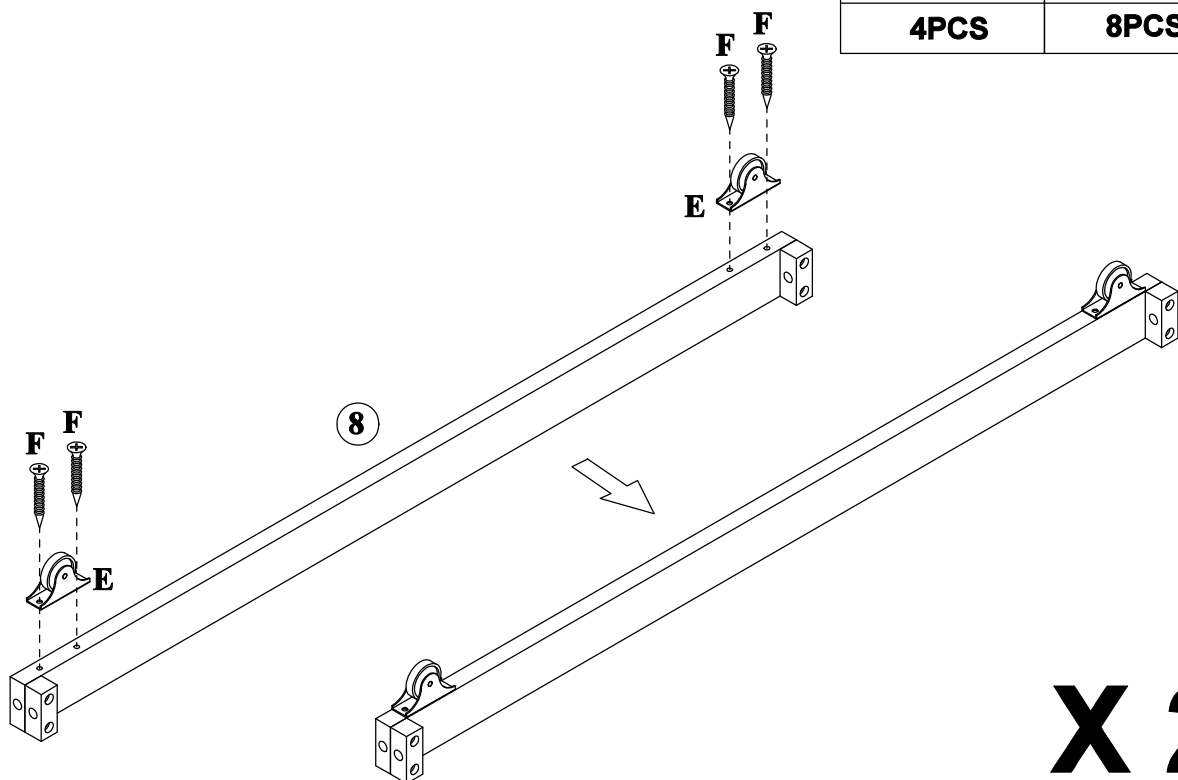

STEP: 3

E		F	
4PCS		8PCS