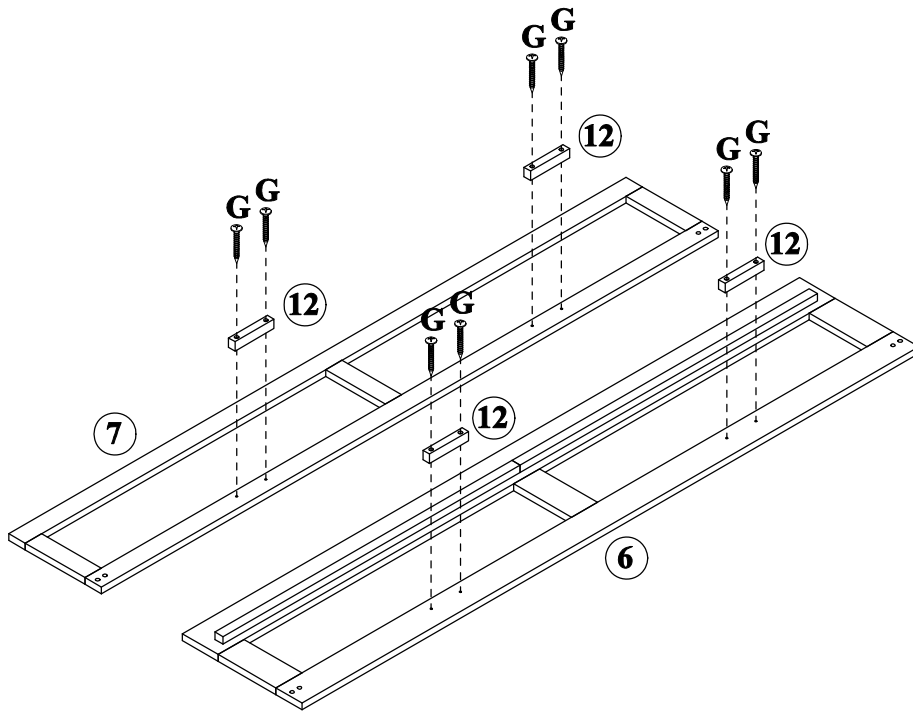

ASSEMBLY INSTRUCTION

Detail View - DAY BED

Identifying the Hardware - Identify the hardware using the illustrations below.

Part List

<p>1</p>  <p>Left headboard - 1pc</p>	<p>2</p>  <p>Right headboard - 1pc</p>
<p>8</p>  <p>Side bonding bar - 2pcs</p>	<p>9</p>  <p>Mid bonding bar - 2pcs</p>
<p>10</p>  <p>Bed board - 15pcs</p>	<p>11</p>  <p>Corner bonding wood - 4pcs</p>
<p>12</p>  <p>Bonding wood - 4pcs</p>	<p>13</p>  <p>Wooden slider - 2pcs</p>
<p>19</p>  <p>Wooden slider - 2pcs</p>	

Hardware List

<p>A</p>  <p>ø13x1/4"x30mm</p>	<p>B</p>  <p>ø13x1/4"x60mm</p>	<p>C</p>  <p>ø10x13mm</p>
<p>Hex-Head bolts(4pcs)</p>	<p>Hex-Head bolts(8pcs)</p>	<p>Horizontal-Hole bolts(8pcs)</p>
<p>D</p>  <p>ø13x1/4"x50mm</p>	<p>E</p> 	<p>F</p>  <p>ø7xø3.5x15mm</p>
<p>Hex-Head screw(4pcs)</p>	<p>Wheels (4pcs)</p>	<p>Flat head screw(8pcs)</p>
<p>G</p>  <p>ø8xø4x30mm</p>	<p>H</p> 	<p>I</p>  <p>ø7xø3.5x12mm</p>
<p>Round head screw(78pcs)</p>	<p>Blocks semicircular(2pcs)</p>	<p>Flat head screw(4pcs)</p>
<p>J</p>  <p>ø10x40mm</p>	<p>K</p>  <p>4mm</p>	
<p>Wood dowel(10pcs)</p>	<p>Allen key(1pc)</p>	

ASSEMBLY TOOLS REQUIRED (NOT INCLUDED)

STEP: 1

B 	C 	D 	J 
8PCS	8PCS	4PCS	6PCS

STEP: 2

G

8PCS

STEP: 3

E		F	
4PCS		8PCS	

STEP: 4

A	J
	
4PCS	4PCS

STEP: 5

G

16PCS

STEP: 6

G

4PCS