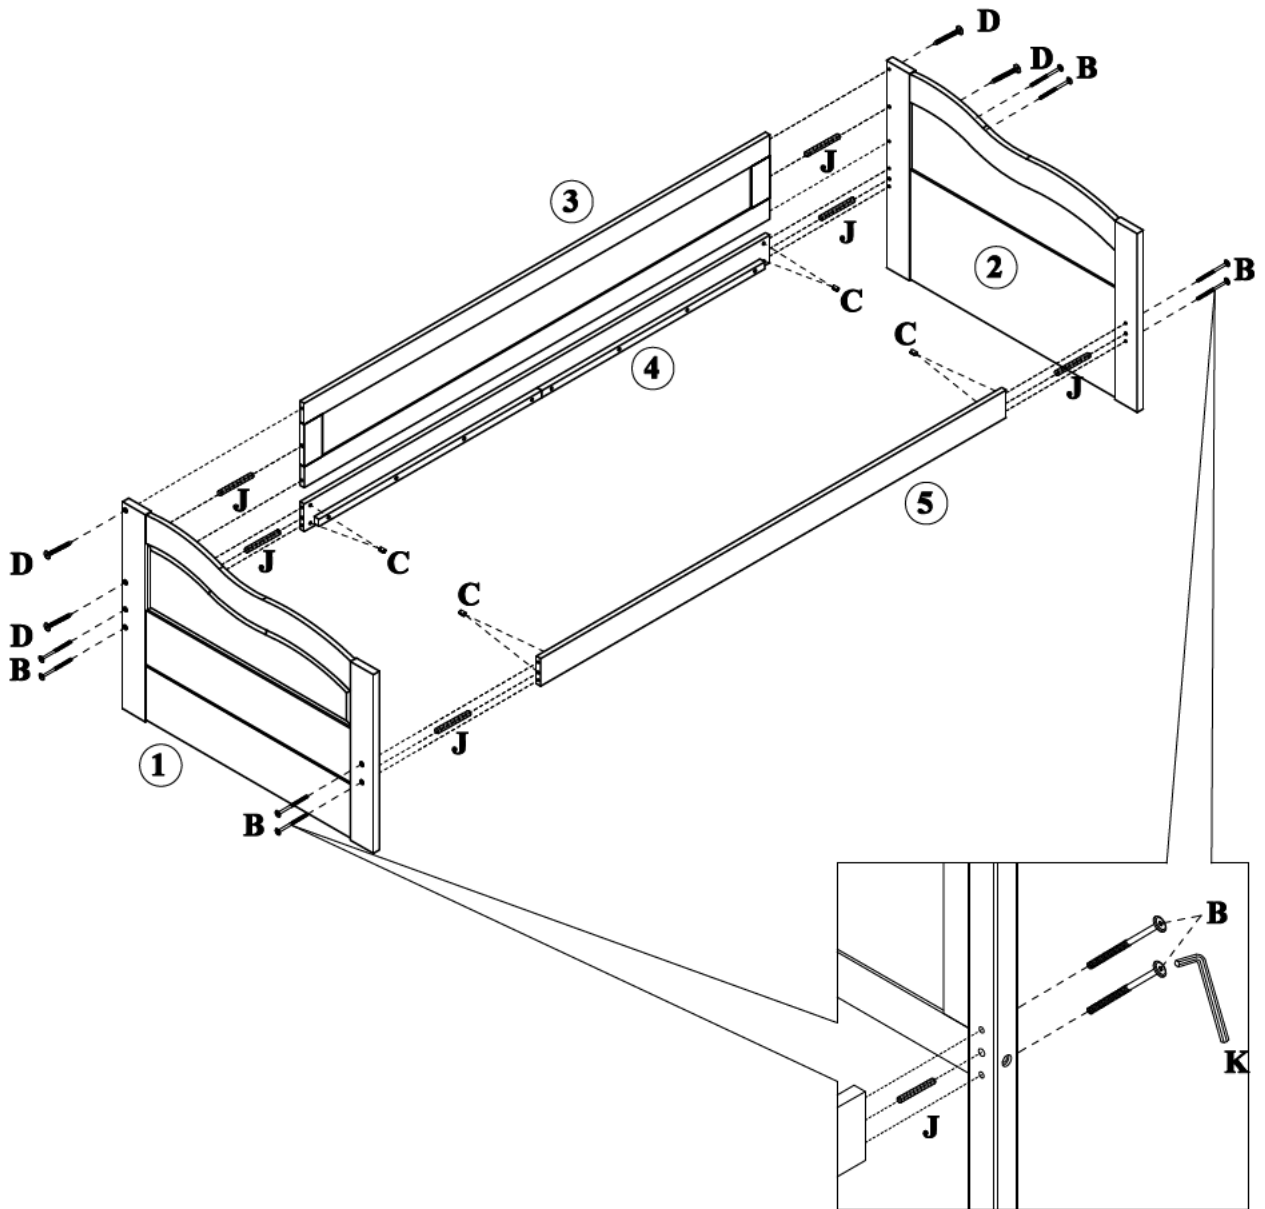

STEP: 1

B 	C 	D 	J
8PCS	8PCS	4PCS	6PCS