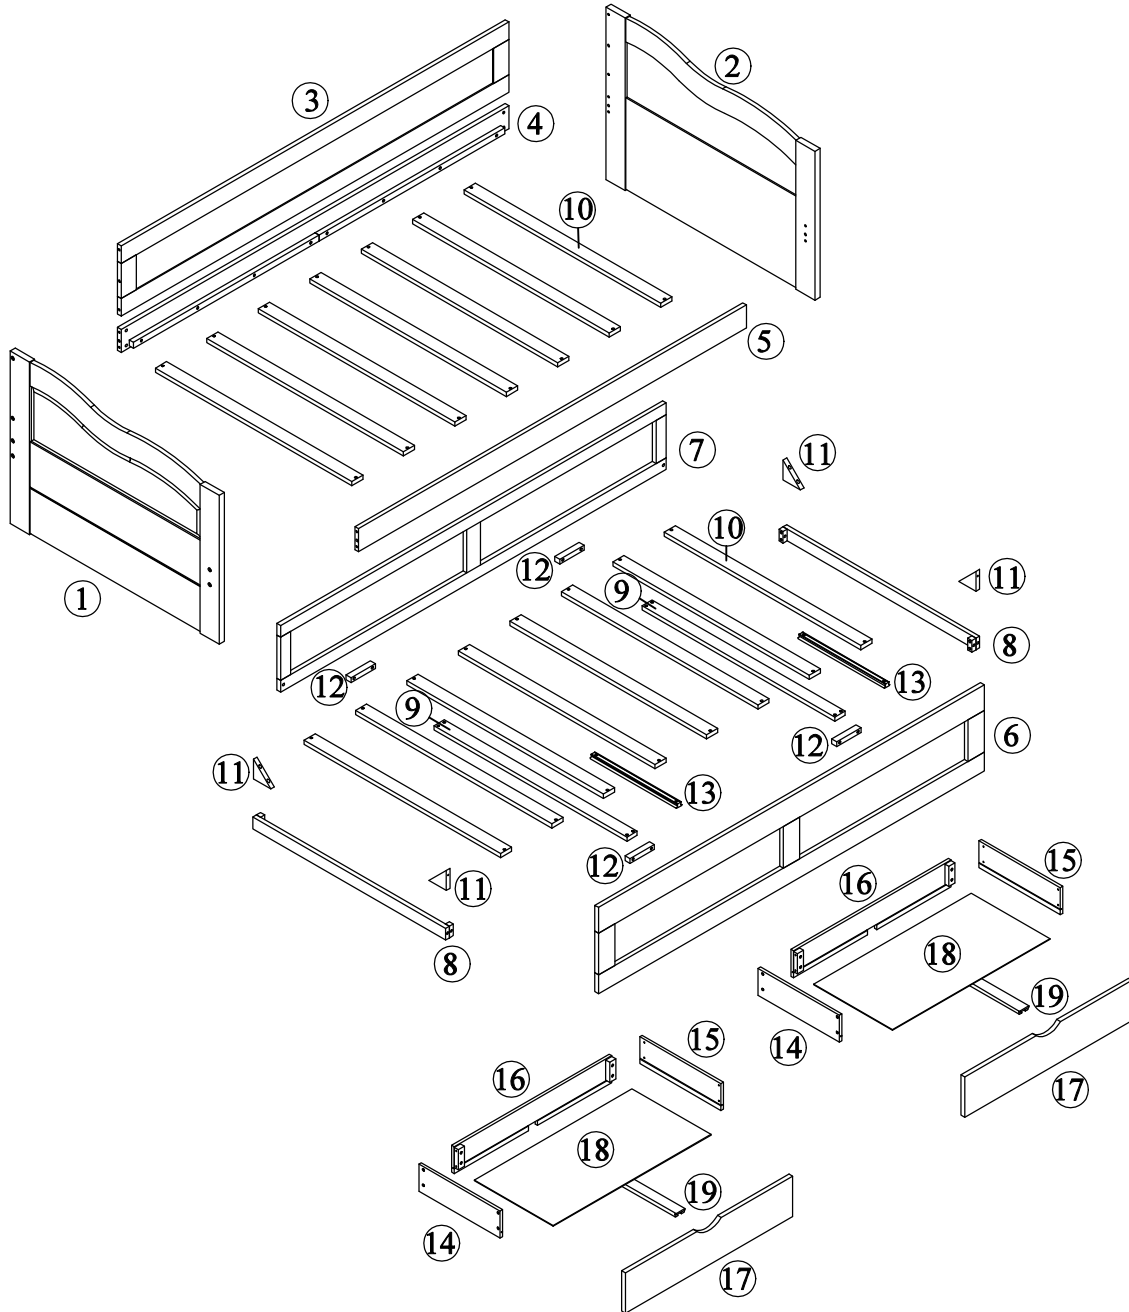

ASSEMBLY INSTRUCTION

Detail View - DAY BED

Identifying the Hardware - Identify the hardware using the illustrations below.

Part List

<p>1</p>  <p>Left headboard - 1pc</p>	<p>2</p>  <p>Right headboard - 1pc</p>
<p>8</p>  <p>Side bonding bar - 2pcs</p>	<p>9</p>  <p>Mid bonding bar - 2pcs</p>
<p>10</p>  <p>Bed board - 15pcs</p>	<p>11</p>  <p>Corner bonding wood - 4pcs</p>
<p>12</p>  <p>Bonding wood - 4pcs</p>	<p>13</p>  <p>Wooden slider - 2pcs</p>
<p>19</p>  <p>Wooden slider - 2pcs</p>	

Part List-

<p>3</p>  <p>Back guard rail frame - 1pc</p>	<p>4</p>  <p>Bed side plate - 1pc</p>
<p>5</p>  <p>Bed side plate - 1pc</p>	<p>6</p>  <p>Front frame - 1pc</p>
<p>7</p>  <p>Rear frame - 1pc</p>	<p>14</p>  <p>Drawer left side panel - 2pcs</p>
<p>15</p>  <p>Drawer right side panel - 2pcs</p>	<p>16</p>  <p>Drawer back plate - 2pcs</p>
<p>17</p>  <p>Drawer panel - 2pcs</p>	<p>18</p>  <p>Drawer bottom plate - 2pcs</p>