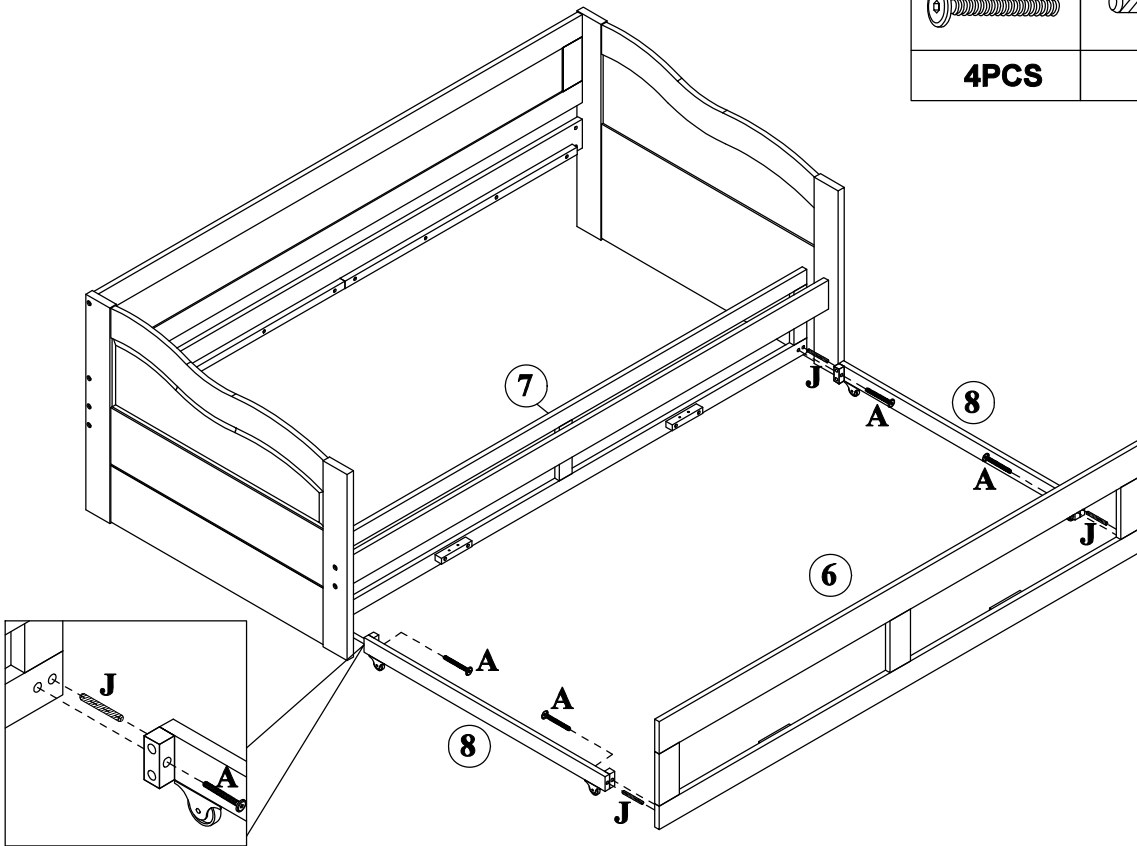

STEP: 4

A	J
4PCS	4PCS