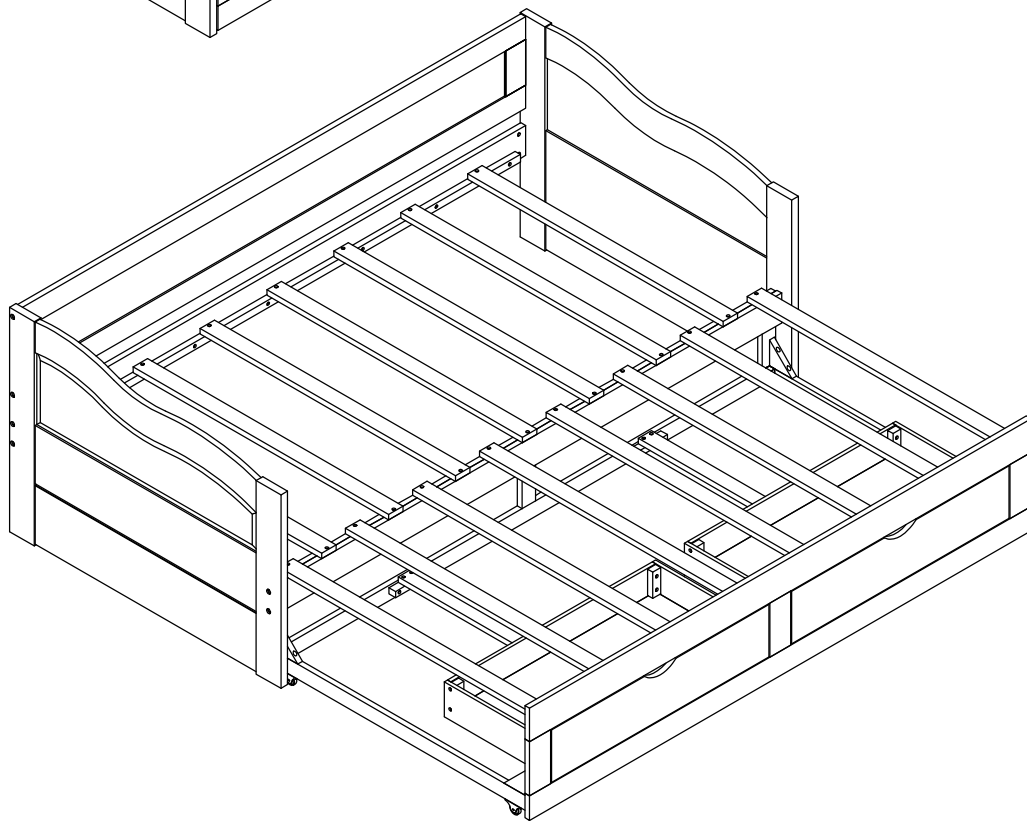

ASSEMBLY INSTRUCTION

Detail View - DAY BED

Identifying the Hardware - Identify the hardware using the illustrations below.

Part List

<p>1</p>  <p>Left headboard - 1pc</p>	<p>2</p>  <p>Right headboard - 1pc</p>
<p>8</p>  <p>Side bonding bar - 2pcs</p>	<p>9</p>  <p>Mid bonding bar - 2pcs</p>
<p>10</p>  <p>Bed board - 15pcs</p>	<p>11</p>  <p>Corner bonding wood - 4pcs</p>
<p>12</p>  <p>Bonding wood - 4pcs</p>	<p>13</p>  <p>Wooden slider - 2pcs</p>
<p>19</p>  <p>Wooden slider - 2pcs</p>	

Part List-

<p>3</p>  <p>Back guard rail frame - 1pc</p>	<p>4</p>  <p>Bed side plate - 1pc</p>
<p>5</p>  <p>Bed side plate - 1pc</p>	<p>6</p>  <p>Front frame - 1pc</p>
<p>7</p>  <p>Rear frame - 1pc</p>	<p>14</p>  <p>Drawer left side panel - 2pcs</p>
<p>15</p>  <p>Drawer right side panel - 2pcs</p>	<p>16</p>  <p>Drawer back plate - 2pcs</p>
<p>17</p>  <p>Drawer panel - 2pcs</p>	<p>18</p>  <p>Drawer bottom plate - 2pcs</p>