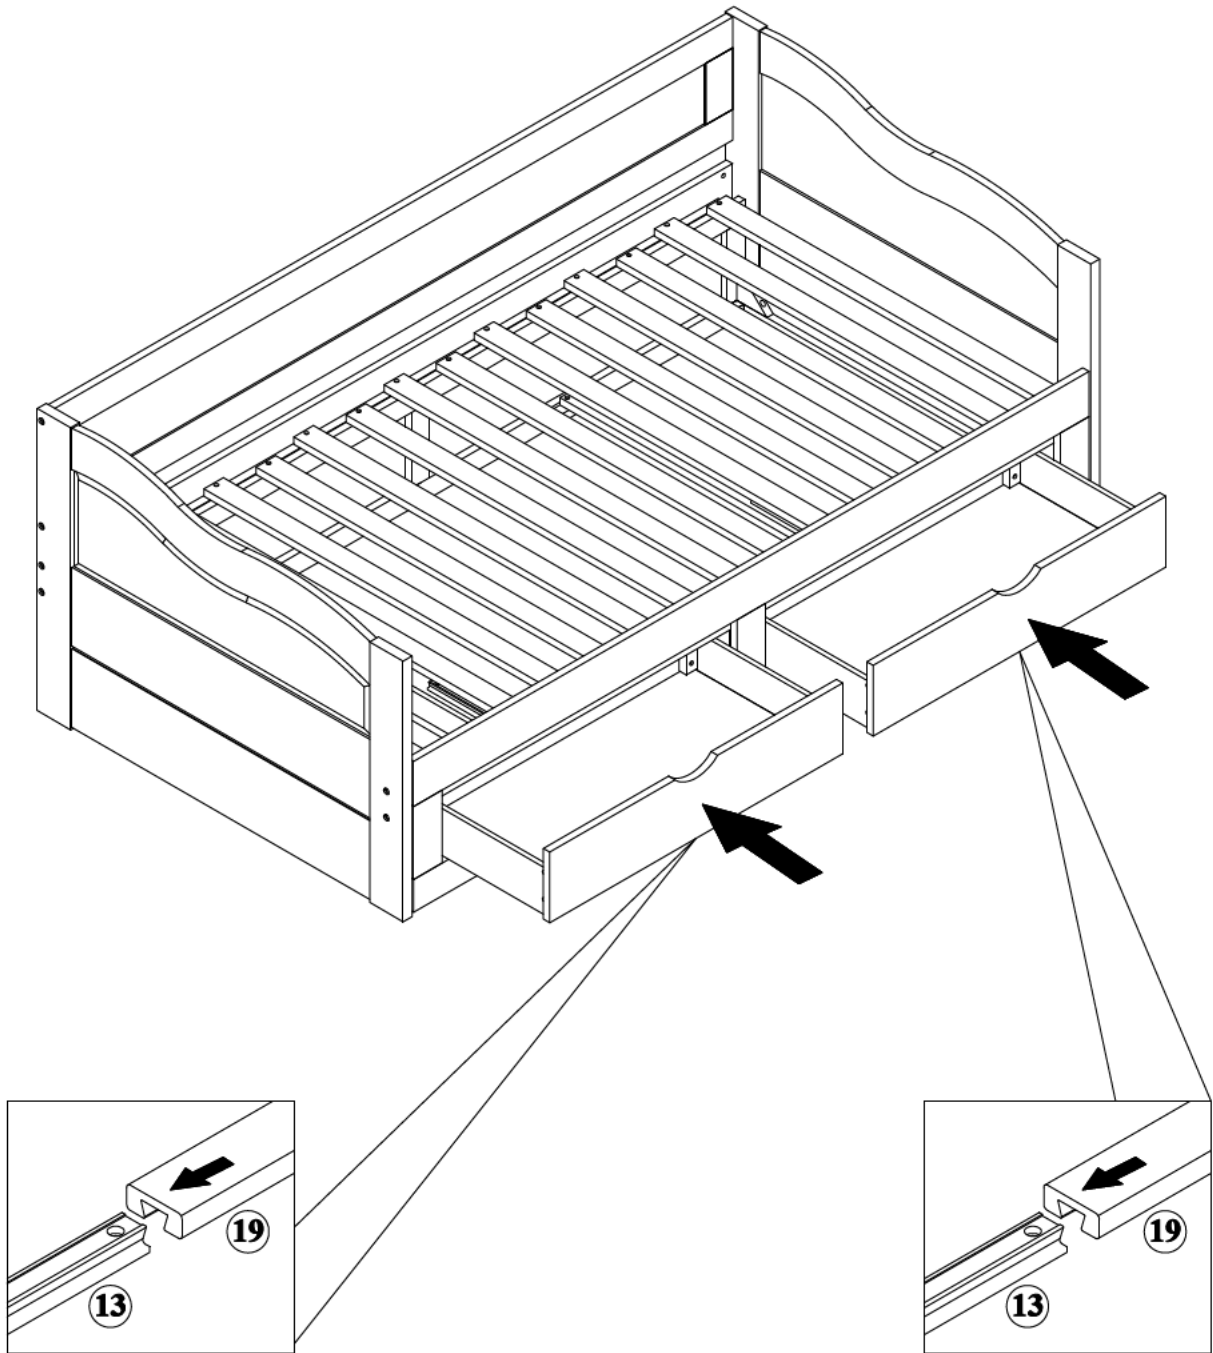

ASSEMBLY INSTRUCTION

Detail View - DAY BED

Identifying the Hardware - Identify the hardware using the illustrations below.

Part List

<p>1</p>  <p>Left headboard - 1pc</p>	<p>2</p>  <p>Right headboard - 1pc</p>
<p>8</p>  <p>Side bonding bar - 2pcs</p>	<p>9</p>  <p>Mid bonding bar - 2pcs</p>
<p>10</p>  <p>Bed board - 15pcs</p>	<p>11</p>  <p>Corner bonding wood - 4pcs</p>
<p>12</p>  <p>Bonding wood - 4pcs</p>	<p>13</p>  <p>Wooden slider - 2pcs</p>
<p>19</p>  <p>Wooden slider - 2pcs</p>	

STEP: 7

G

30PCS

STEP: 8

G

16PCS

X 2

STEP: 9

G	H	I
		
4PCS	2PCS	4PCS

X 2

STEP: 10

STEP:11