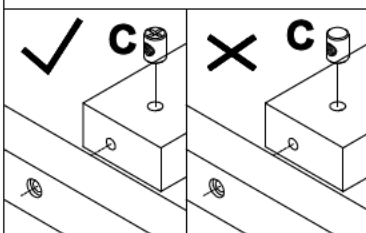

STEP: 1

B 	C 	D 	J
8PCS	8PCS	4PCS	6PCS