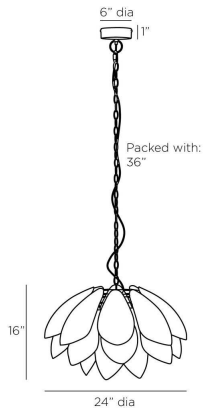

ARTERIO RS

AYANA CHANDELIER

DMS09
H: 19 IN, Dia: 24.00 IN
Ivory

Inspired by the crackled finishes of early 20th century fine French antiques, this petaled fixture is a textural delight. Each shade is applied with ivory resin composite made from genuine eggshells, so that no two are ever quite alike. The iron chain and canopy are finished in white to blend in with the overall aesthetic. Finish will vary.

APPEARANCE

Material	Eggshell Resin, Iron
Material Type	Composite
Finish	Ivory, White
Finish Will Vary	Yes
Top Coat/Sealant	No

DIMENSIONS

Canopy	H: 1 IN, Dia: 6.00 IN
Chandelier	H: 16 IN
Minimum Hanging	H: 19 IN
Max Hanging Height	55 in

WIRING

Rating	Indoor Only
Cord	10 FT, Clear/Silver, SVT
Socket	1, Type A - E26
Maximum Watt	60
Voltage	110-120 V

CERTIFICATIONS

Certifications	Mexico, United Arab Emirates, European Union, United States, Canada, Australia
----------------	--

COMPLIANCY

UL/ETL	Yes
CB	Yes
RoHS	Yes

SHIPPING

Product Weight	9.5 lbs
Gross Weight 1	20.72 lbs
Shipping Box 1	H: 23 IN, L: 28 IN, W: 28 IN

REPLACEMENT PARTS

Replacement Part 1	CHN-959
Replacement Part 1 Dim	36"
Replacement Part 2	CANOPY-959
Replacement Part 2 Dim	1" x 5" DIA