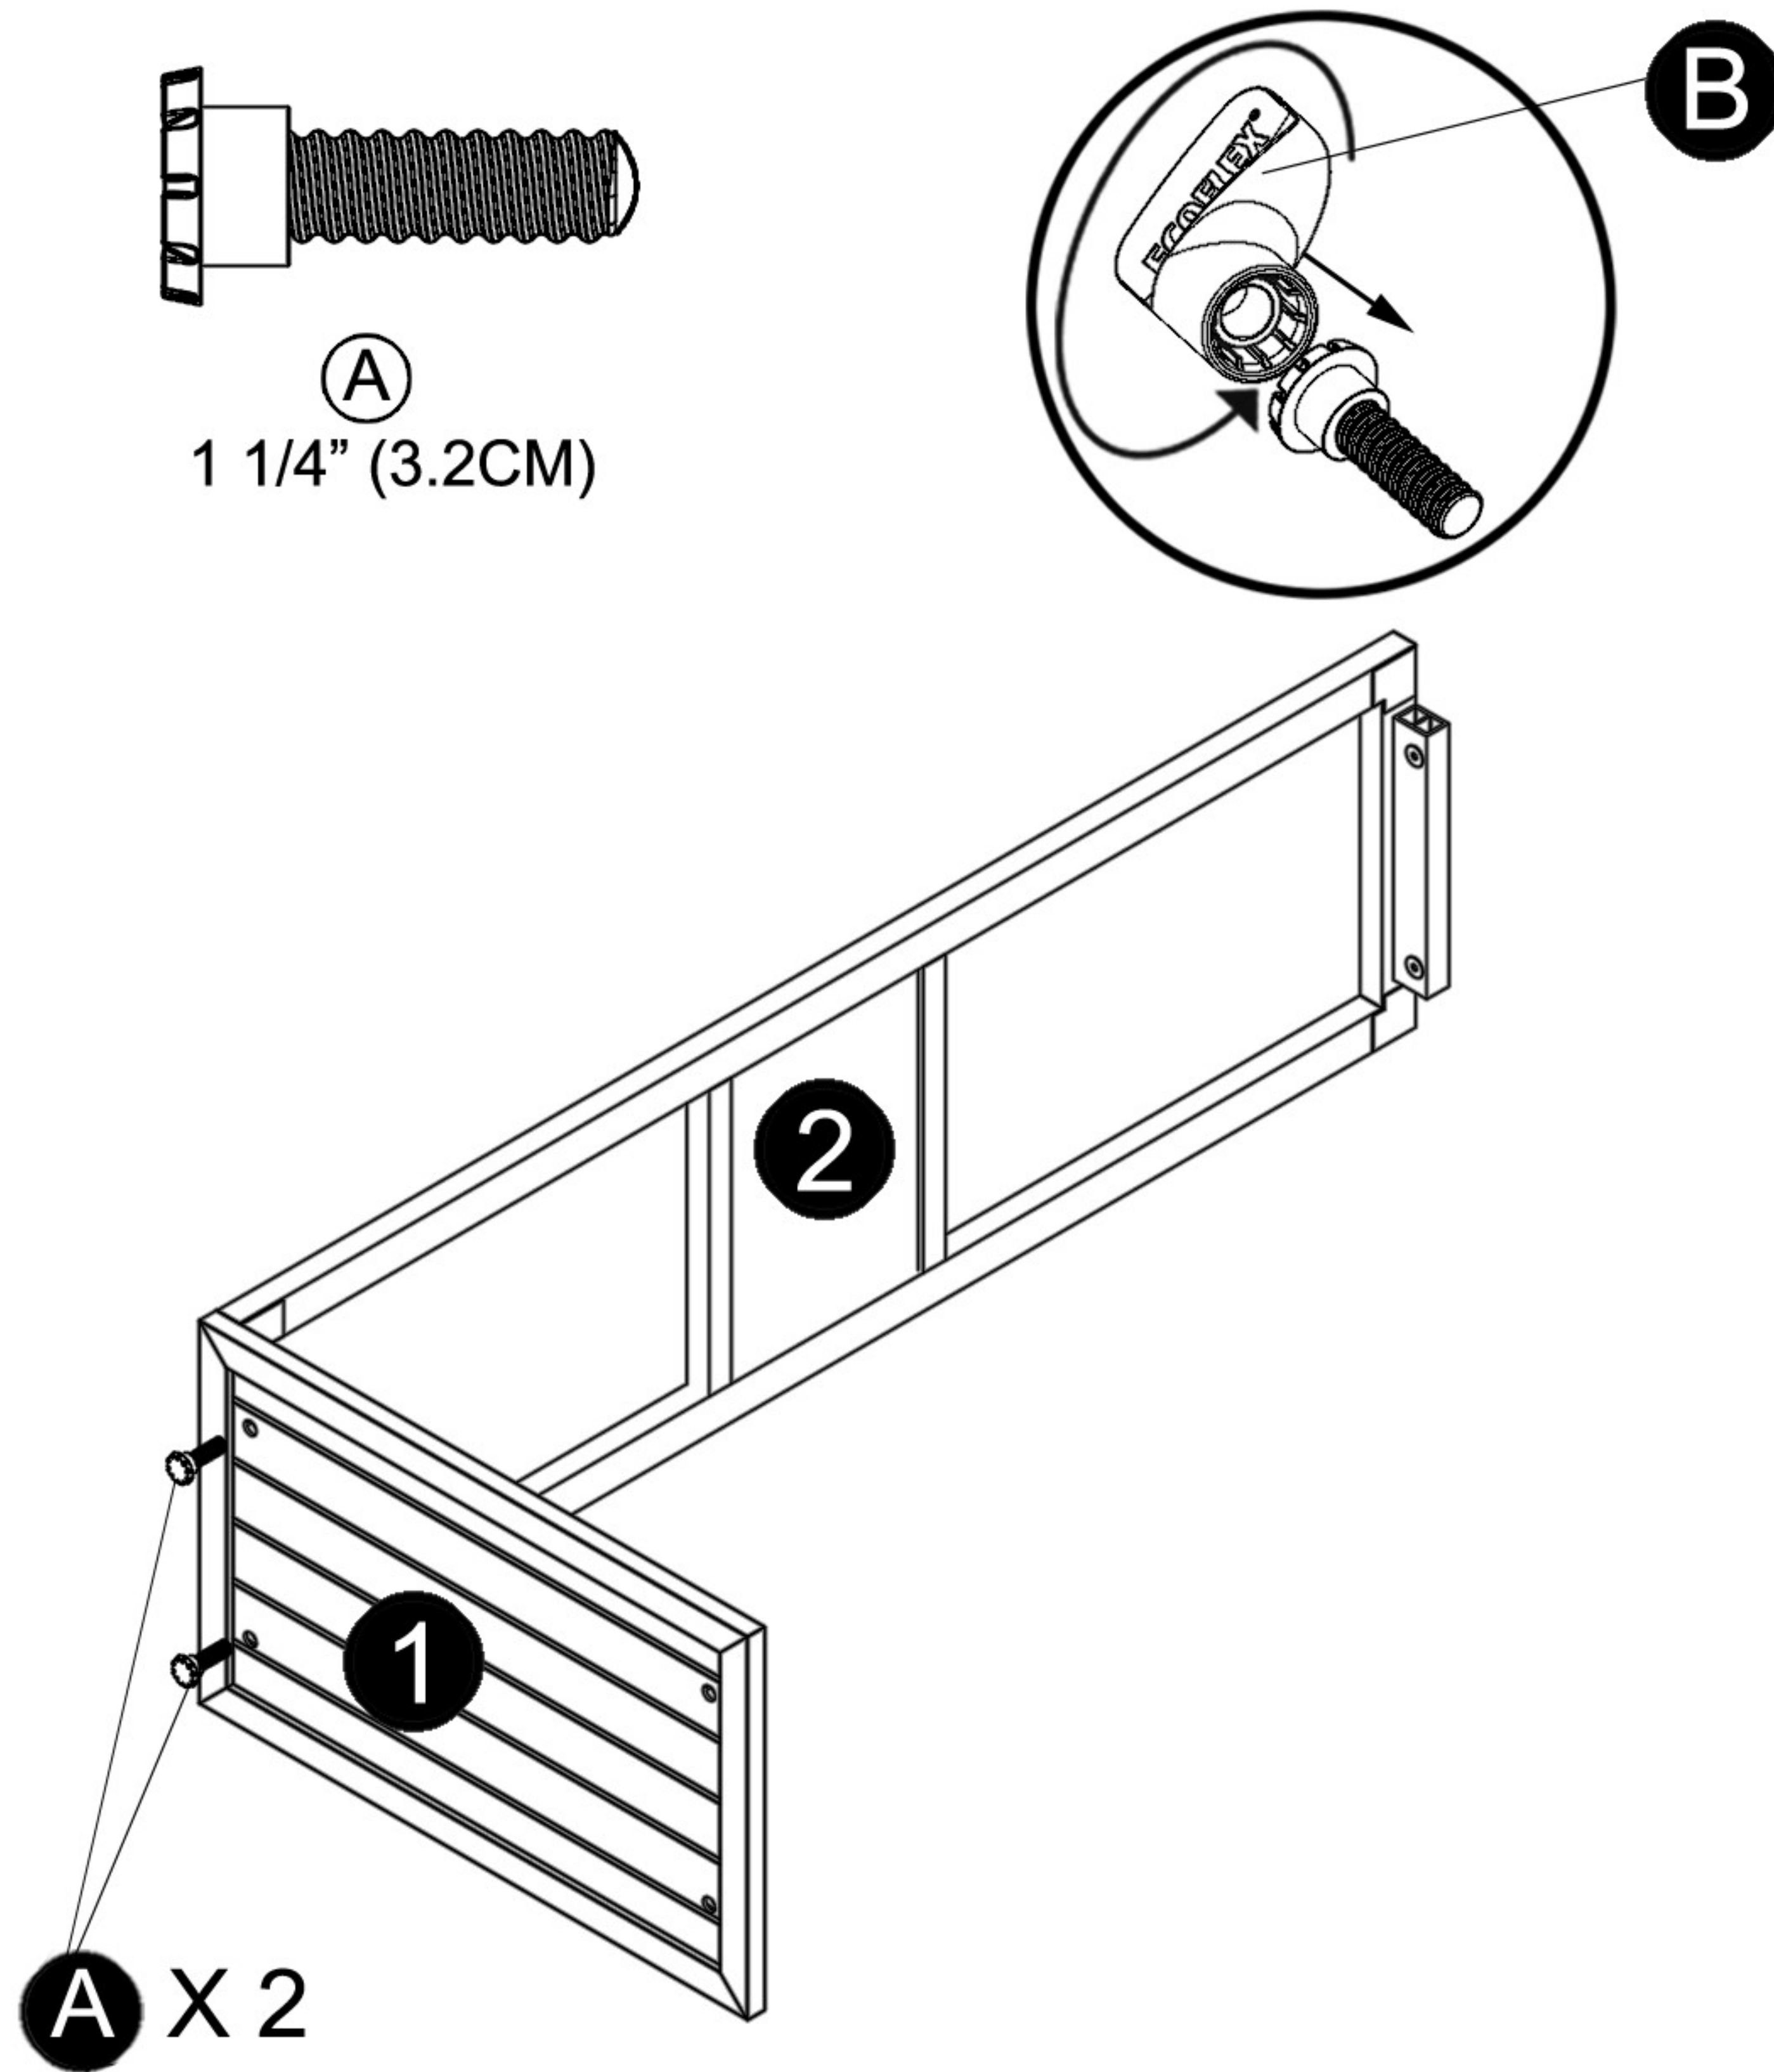

Mojave Stacker, Large

EHRMS31-L Parts List

Part 1 x 2

Part 2 x 2

Ⓐ x 8
1 1/4" (3.2CM)

Ⓑ x 2

Step 1 .

Step 2 .

Step 3 .

(A)

1 1/4" (3.2CM)

(B)

Complete .