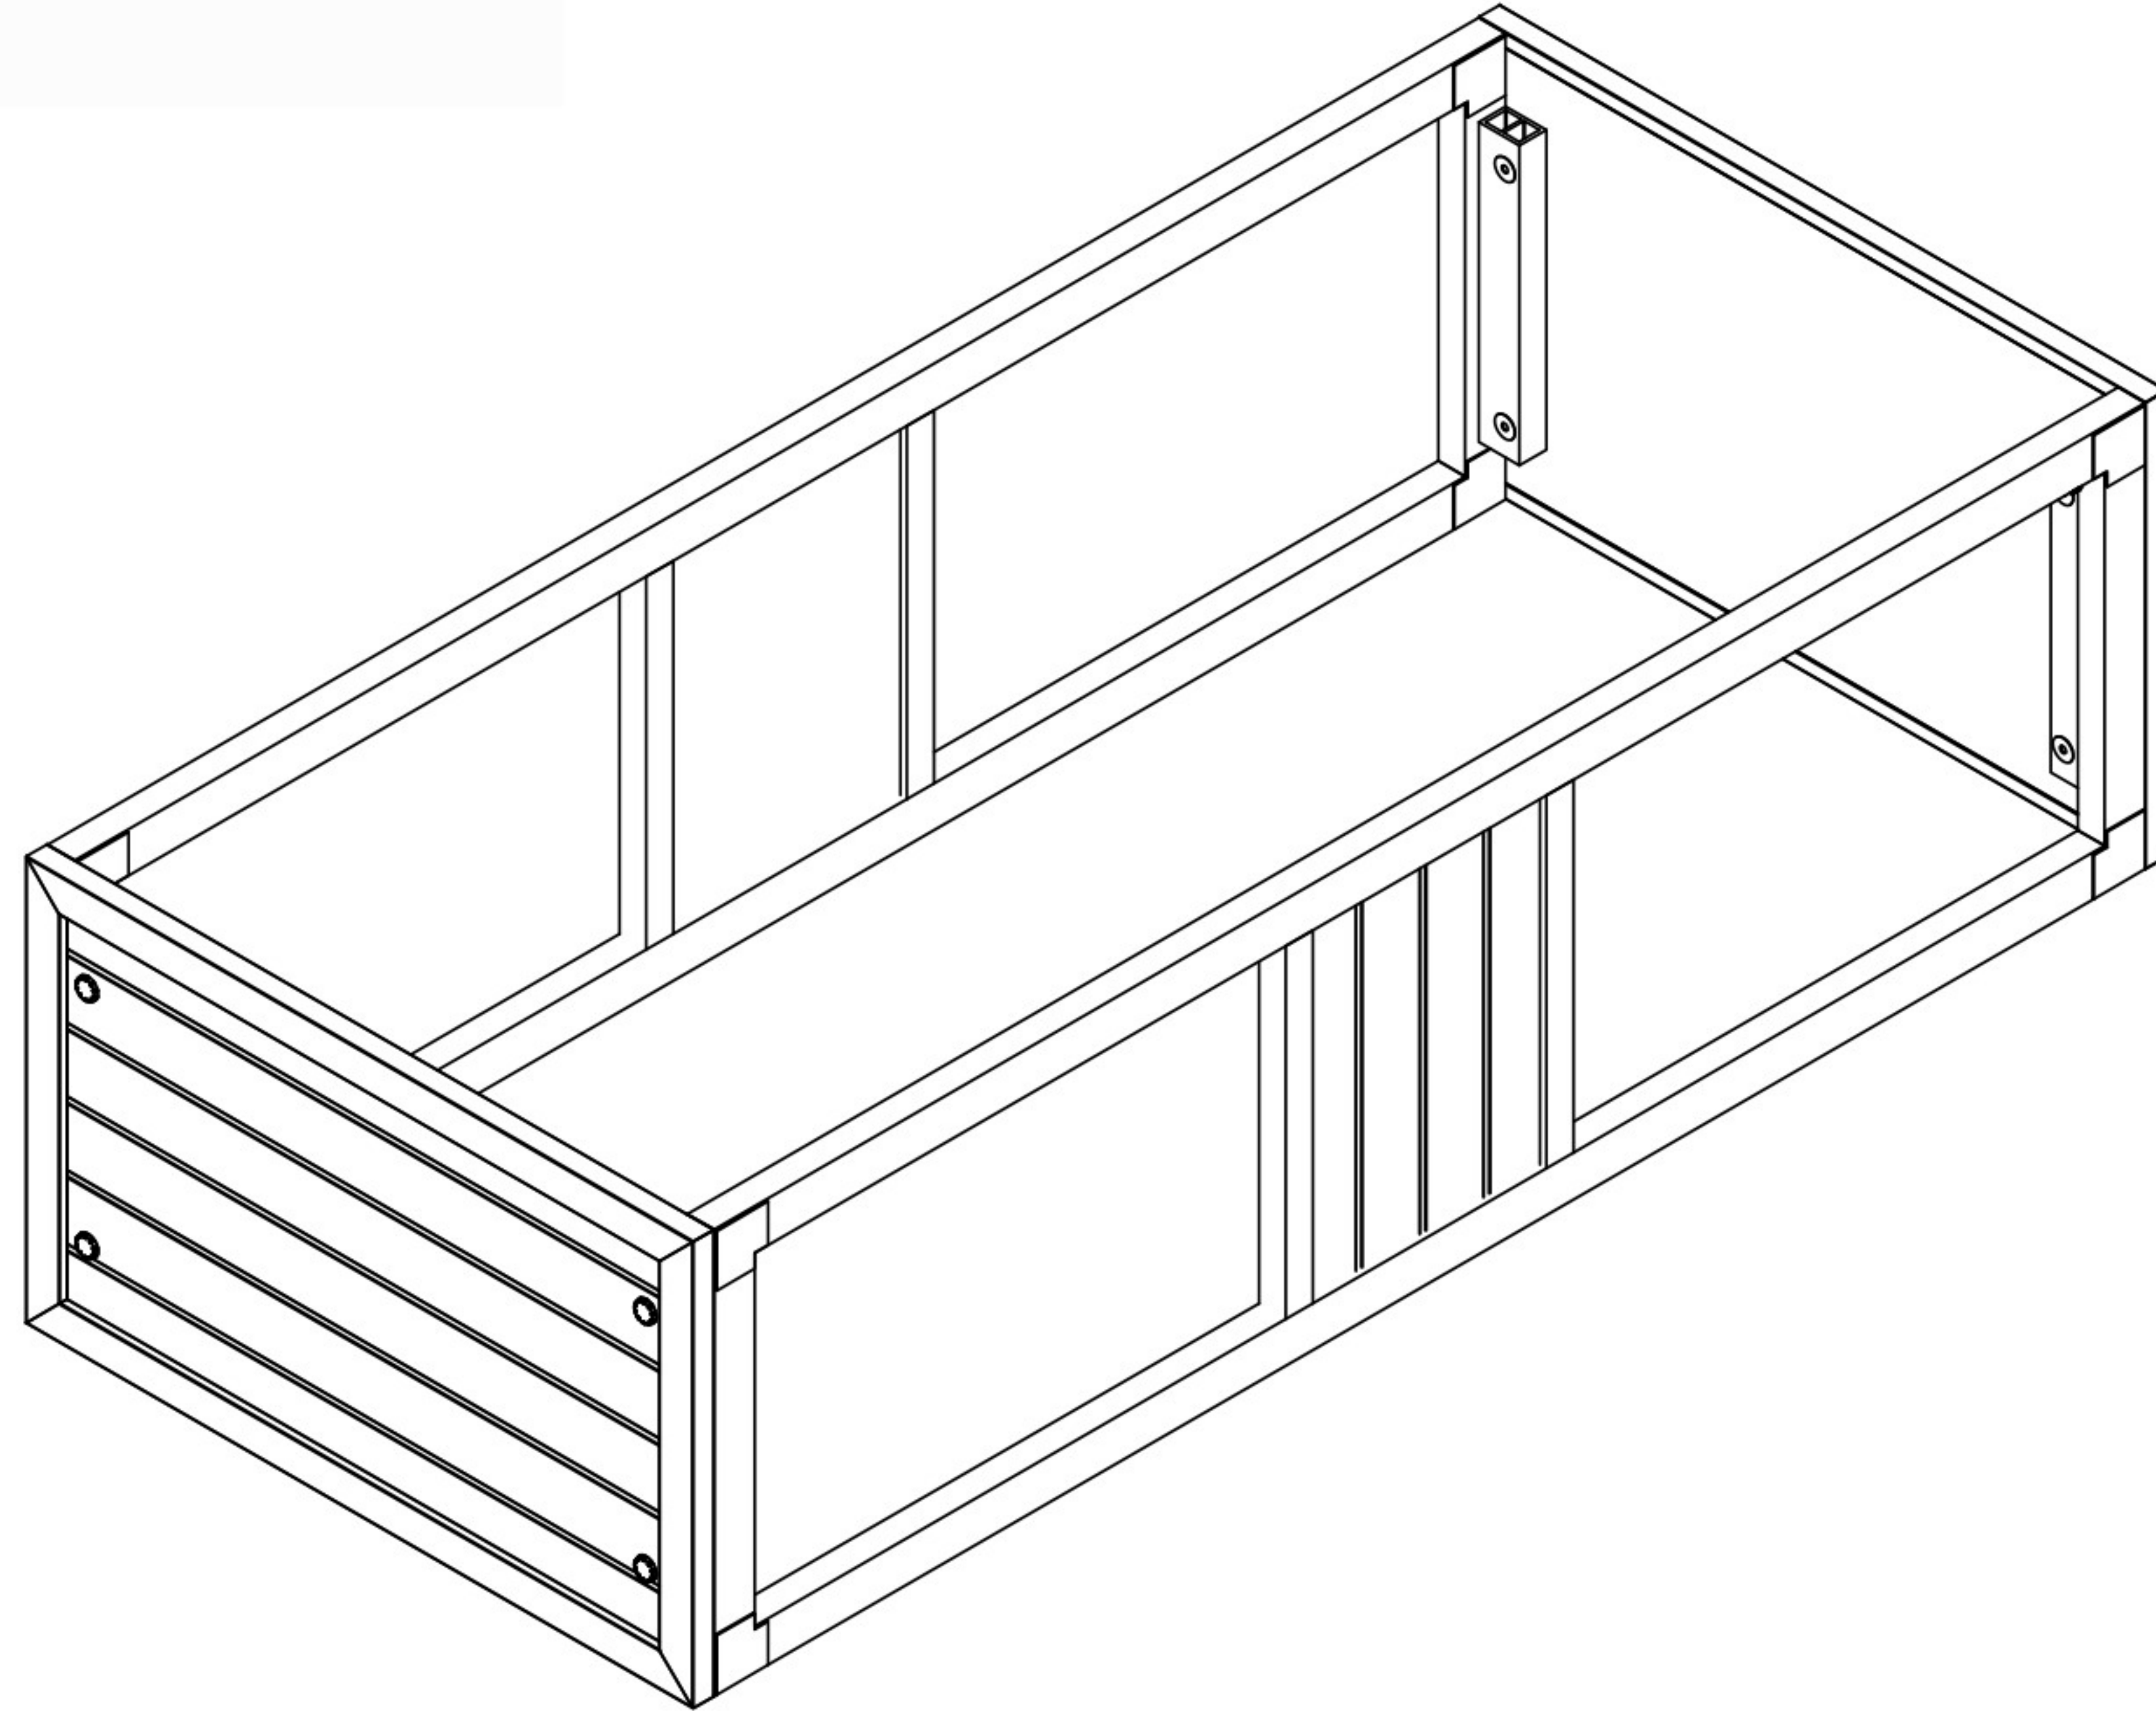

Mojave Stacker, Large

EHRMS31-L Parts List

Part 1 x 2

Part 2 x 2

Ⓐ x 8
1 1/4" (3.2CM)

Ⓑ x 2

Step 1 .

Step 2 .

Step 3 .

(A)

1 1/4" (3.2CM)

(B)

Complete .