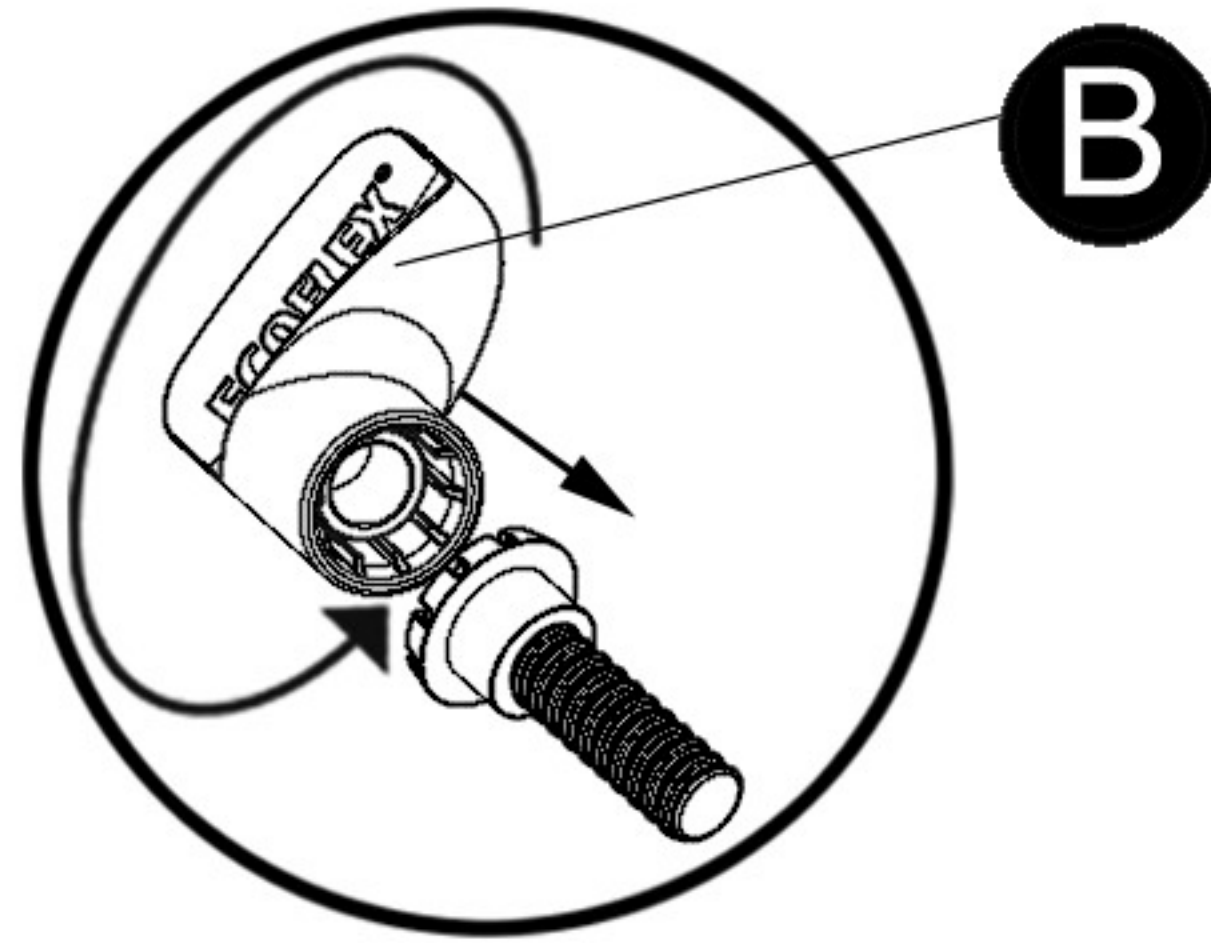

Mojave Stacker, Large

EHRMS31-L Parts List

Part 1 x 2

Part 2 x 2

Ⓐ x 8
1 1/4" (3.2CM)

Ⓑ x 2

Step 1 .

Step 2 .

Step 3 .

(A)

1 1/4" (3.2CM)

(B)

Complete .