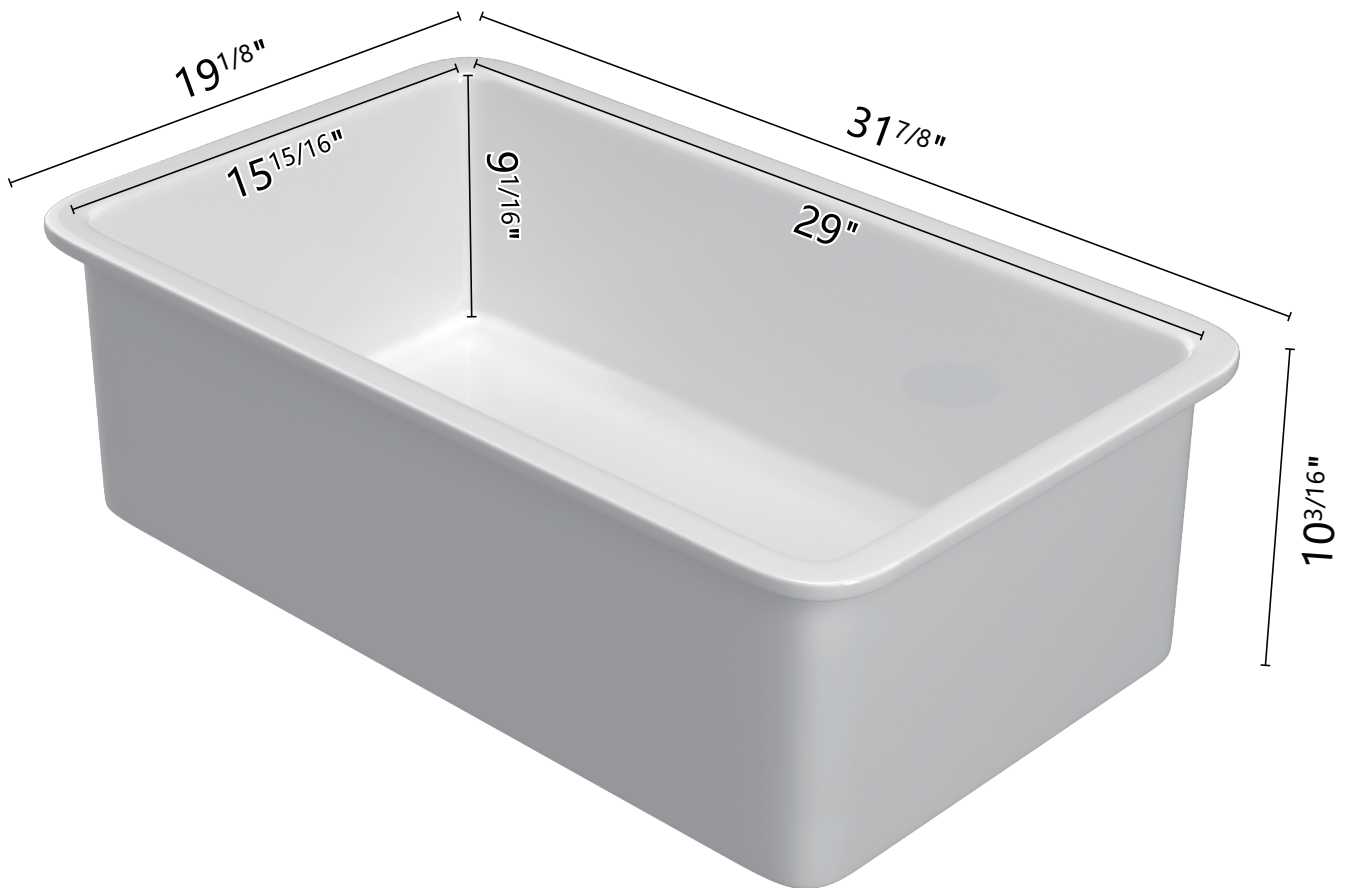

PRODUCT SIZE

KINDLY ATTENTION: To present a perfect installation, please measure the actual sink size for the cutout and trace for the countertop. Do not cut the countertop until you receive the sink. Because this fireclay sink size may vary in size by up to 1/4 inch during the high-temperature firing production.