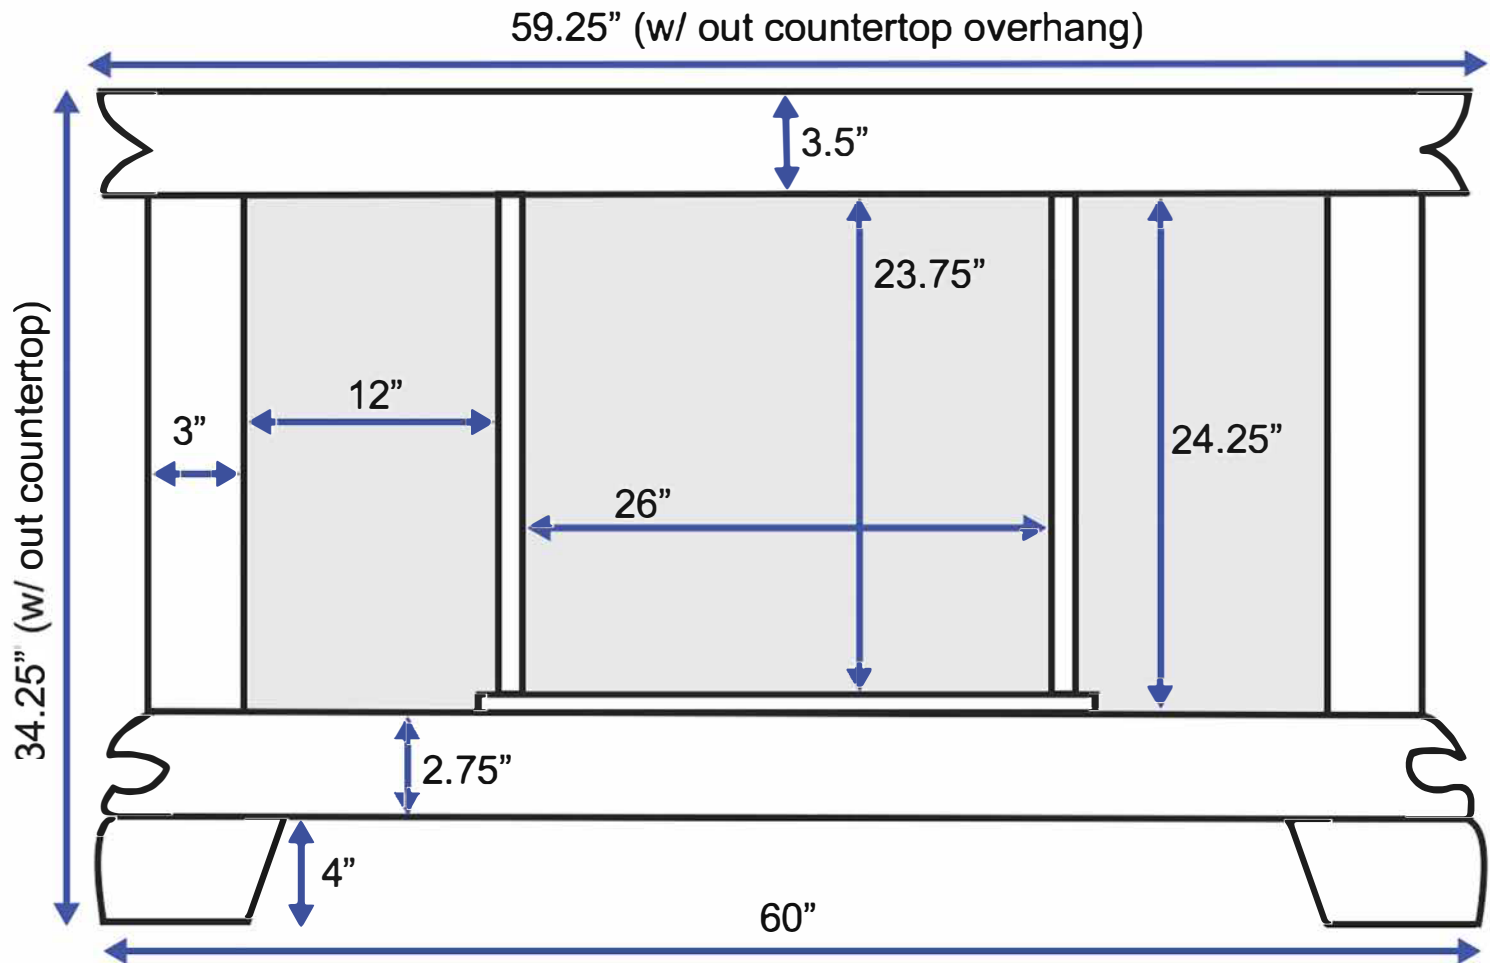

# 60-inch Single Vanity (Back View)

All measurements are approximate and rounded to the nearest quarter inch.  
Please allow for a slight margin of error.