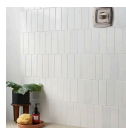

PRODUCT GALLERY