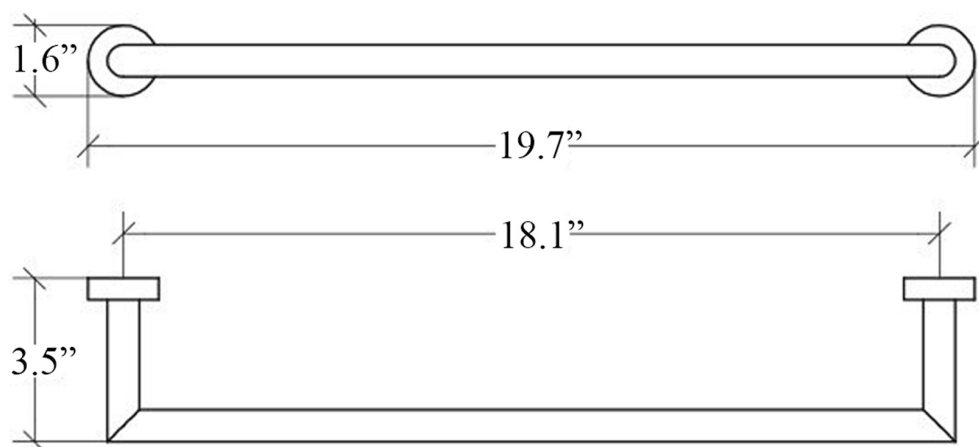

### Finishes:

 Polished Chrome

 Matte Black

**Collection**  
Baketo

**Model |**  
Baketo 5211

Dimensions Metric

*1 inch = 2.54 cm*

*1 inch = 25.4 mm*

Collection  
Baketo

Model |  
Baketo 5211

Dimensions Metric

*1 inch = 2.54 cm*  
*1 inch = 25.4 mm*

**WS**<sup>®</sup>  
**BATH**  
**COLLECTIONS**

1051 Lea Drive - Collegeville, PA 19426  
Tel. 215 513 9400 - Fax 610 831 0215  
[www.ws bathcollections.com](http://www.ws bathcollections.com) - [info@ws bathcollections.com](mailto:info@ws bathcollections.com)