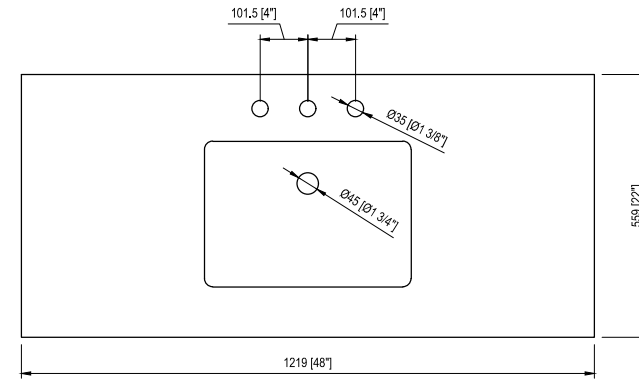

## 48" Bathroom Vanity

48 in. W x 22 in. D x 34 in. H  
(121.9 cm x 55.9 cm x 86.3 cm)

## Top View