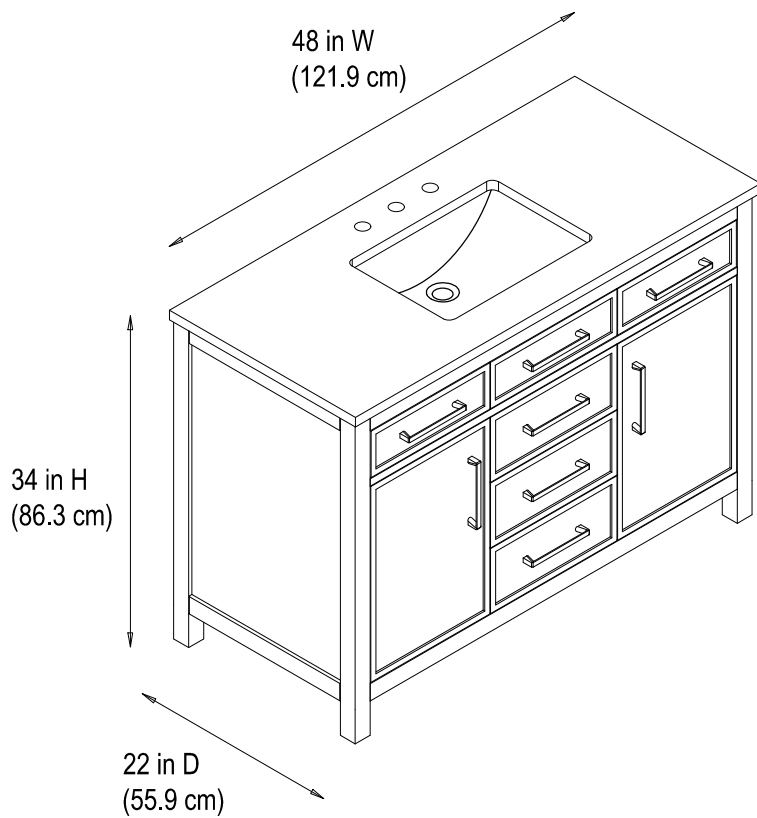

## 48" Bathroom Vanity

48 in. W x 22 in. D x 34 in. H  
(121.9 cm x 55.9 cm x 86.3 cm)

## Top View

## Back View