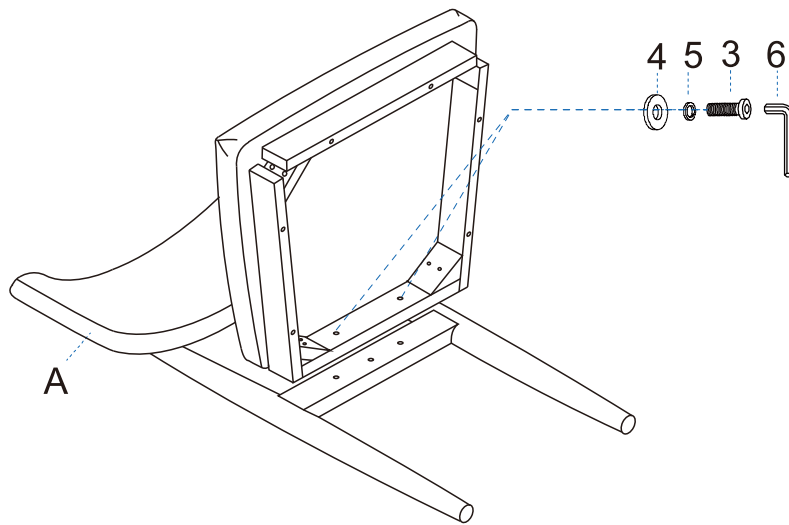

ASSEMBLY INSTRUCTIONS

IMPORTANT

*Please keep Hex Wrench in a safe place as you may need to tighten up the Bolts in the future

*Use a soft cloth between these parts and floor.

Step 1