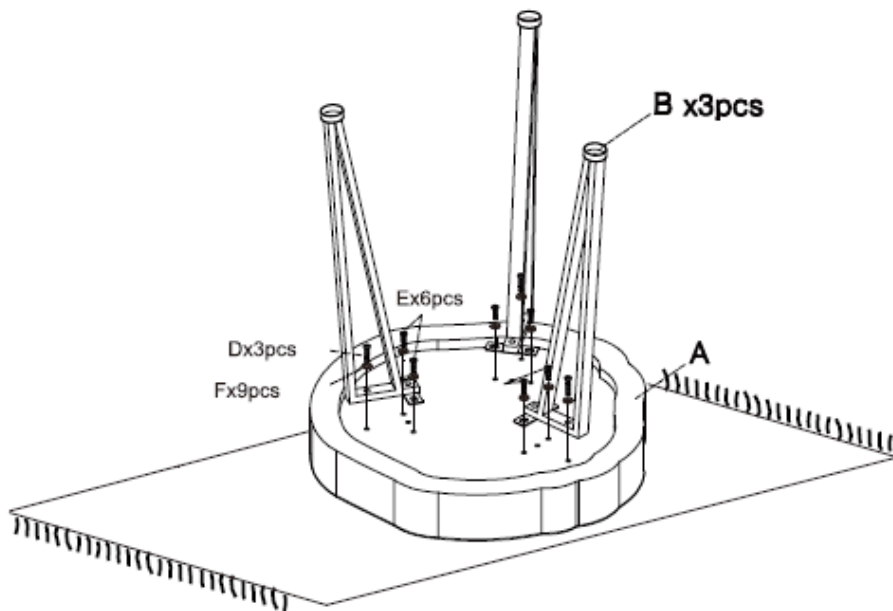

Parts and Hardware:

 <p>A x1pc</p>	 <p>B x3pcs</p>	 <p>Cx3pcs</p>	 <p>Fx12pcs</p>	<p>4mm</p>  <p>Gx1pc</p>
			<p>M6*25mm</p>  <p>Dx3pcs</p>	<p>M6*15mm</p>  <p>Ex9pcs</p>

Instruction Manual

SAVE THESE INSTRUCTIONS

Product Name:	Brown Faux Wood MgO Angular Indoor/Outdoor Side Table
----------------------	---

1

2

Instruction Manual

SAVE THESE INSTRUCTIONS

Product Name:	Brown Faux Wood MgO Angular Indoor/Outdoor Side Table
----------------------	---