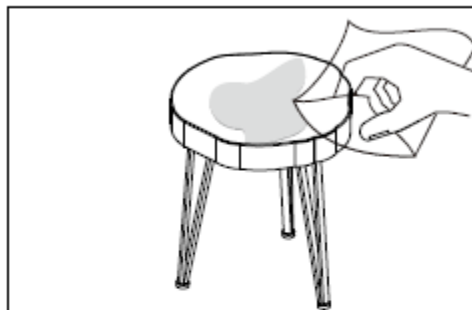

DO NOT sit or stand on the table as this may damage the product and cause serious bodily injury.