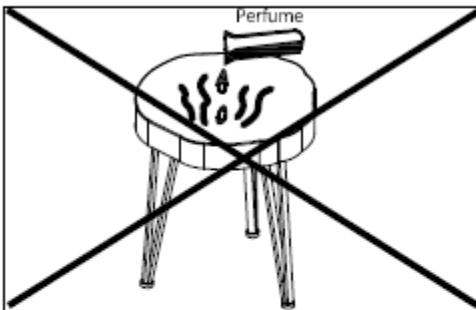

DO NOT sit or stand on the table as this may damage the product and cause serious bodily injury.