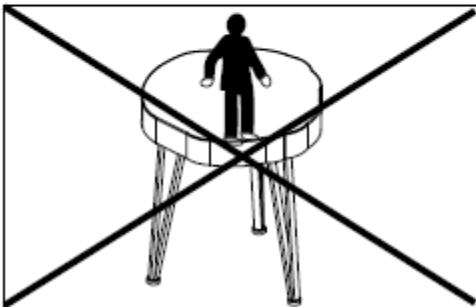

DO NOT sit or stand on the table as this may damage the product and cause serious bodily injury.