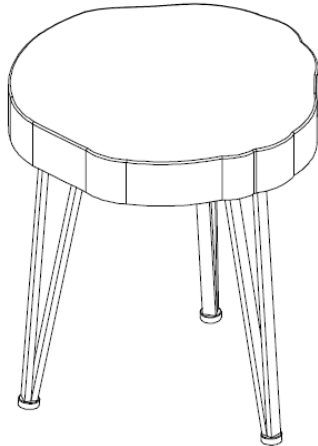

Instruction Manual

SAVE THESE INSTRUCTIONS

Product Name:	Brown Faux Wood MgO Angular Indoor/Outdoor Side Table

3

This is not solid wood!