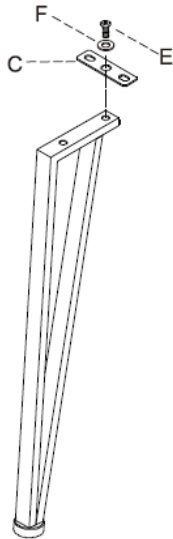

Instruction Manual

SAVE THESE INSTRUCTIONS

Product Name:	Brown Faux Wood MgO Angular Indoor/Outdoor Side Table
----------------------	---

Thank you for purchasing this LuxenHöme product. This product has been manufactured with the highest standards of safety and quality.

PLEASE READ ALL INSTRUCTIONS BEFORE ASSEMBLY.

Unpack all parts from Styrofoam and bubble wrap inside the carton to ensure there are no missing or damaged parts. If any parts are missing or damaged, do not attempt to assemble or use the product.

Parts and Hardware:

 <p>A x1pc</p>	 <p>B x3pcs</p>	 <p>Cx3pcs</p>	 <p>Fx12pcs</p>	<p>4mm</p>  <p>Gx1pc</p>
			<p>M6*25mm</p>  <p>Dx3pcs</p>	<p>M6*15mm</p>  <p>Ex9pcs</p>

Instruction Manual

SAVE THESE INSTRUCTIONS

Product Name:	Brown Faux Wood MgO Angular Indoor/Outdoor Side Table
----------------------	---

1

2

Instruction Manual

SAVE THESE INSTRUCTIONS

Product Name:	Brown Faux Wood MgO Angular Indoor/Outdoor Side Table
----------------------	---