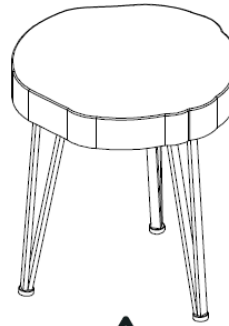

Instruction Manual

SAVE THESE INSTRUCTIONS

Product Name:	Brown Faux Wood MgO Angular Indoor/Outdoor Side Table
----------------------	---

Thank you for purchasing this LuxenHöme product. This product has been manufactured with the highest standards of safety and quality.

Parts and Hardware:

 <p>A x1pc</p>	 <p>B x3pcs</p>	 <p>Cx3pcs</p>	 <p>Fx12pcs</p>	<p>4mm</p>  <p>Gx1pc</p>
			<p>M6*25mm</p>  <p>Dx3pcs</p>	<p>M6*15mm</p>  <p>Ex9pcs</p>

Instruction Manual

SAVE THESE INSTRUCTIONS

Product Name:	Brown Faux Wood MgO Angular Indoor/Outdoor Side Table
----------------------	---

1

2

Instruction Manual

SAVE THESE INSTRUCTIONS

Product Name:	Brown Faux Wood MgO Angular Indoor/Outdoor Side Table
----------------------	---

3

This is not solid wood!

DO NOT sit or stand on the table as this may damage the product and cause serious bodily injury.