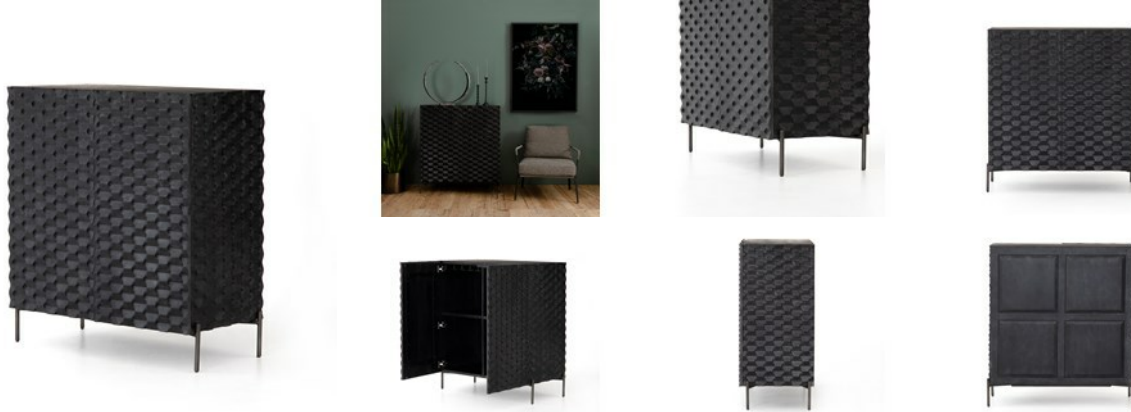

IFAL-035A

Raffael Bar Cabinet-Carved Black Wash | \$950.00 Your Cost

OVERVIEW

Low, clean-lined bar cabinetry of black-washed mango wood features intricate carving for a uniquely textured look, with aged iron legs adding a cool material mix. Front-open doors plus spacious interior shelving for storage of bottles and stemware.

Ready for Immediate Shipment: 0

More Arriving Soon: Yes, Mid December 2022

PRODUCT DETAILS

SKU: IFAL-035A

Collection: Fallon

Weight: 150.13 lb

Colors: Aged Iron, Carved Black Wash, Black Wash

Materials: Iron, Solid Mango

Volume: 23.31 cu ft

Overall Dimensions: 40.75"w x 20.00"d x 43.25"h

COLLECTION OVERVIEW

From the Fallon Collection

Thoughtfully mixed materials lend a fashion-forward feel to clean-lined case goods. Modern CNC carving enhances the natural character of smoked oak and mango woods, as fresh gunmetal finishes and grey lacquer place a progressive spin on time-honored design techniques.