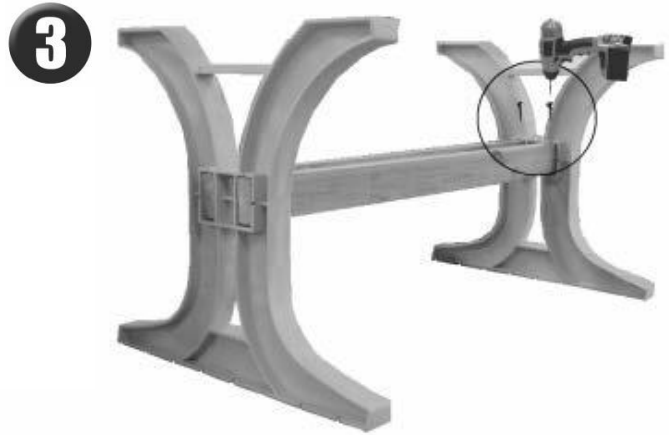

**OUTDOOR
FURNITURE**

PATIO TABLE

#10x1"
(4.75mmx25mm)

Included

x2

x10

2x4
3 1/2"
(89mm) 1 1/2"
(38mm)

**Materials
Needed**

**Tools
Needed**

Maximum Recommended Length of X = 6' (1829 mm) (Per Pair of Legs)

2-Year Limited Warranty for this product purchased for normal household use. We warrant this product to the original purchaser of a product that it will be free from defects in material and workmanship for a period of 2 years from the date of purchase. We will repair, replace, or refund the purchase price of the product, at the option of us, upon return of the product and the original receipt. In the US, this warranty gives you specific legal rights that may vary from state to state.