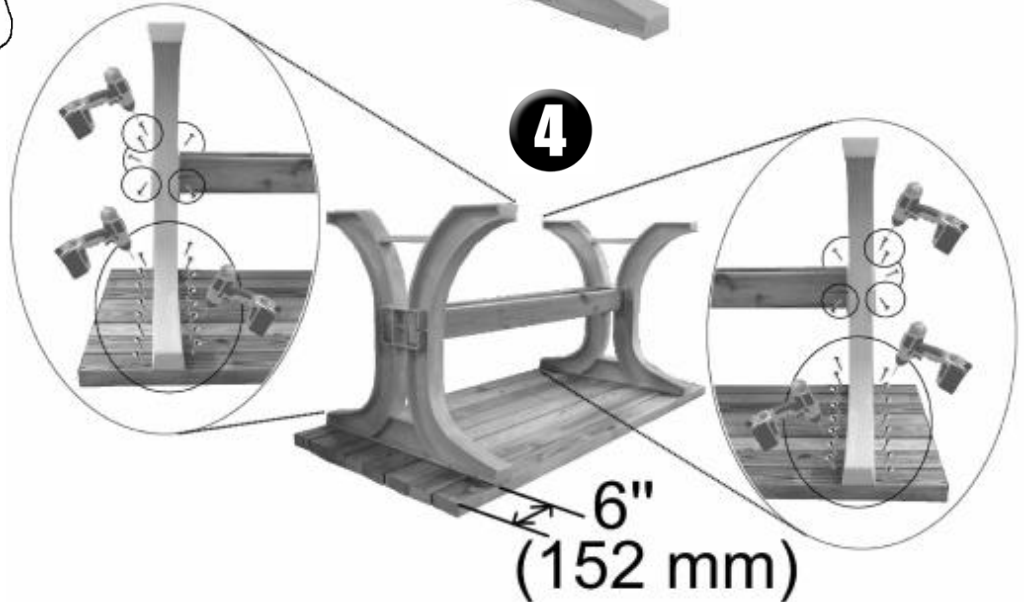

**OUTDOOR
FURNITURE**

PATIO TABLE

#10x1"
(4.75mmx25mm)

Included

x2

x10

2x4
3 1/2"
(89mm) 1 1/2"
(38mm)

**Materials
Needed**

**Tools
Needed**

Maximum Recommended Length of X = 6' (1829 mm) (Per Pair of Legs)

2-Year Limited Warranty for this product purchased for normal household use. We warrant this product to the original purchaser of a product that it will be free from defects in material and workmanship for a period of 2 years from the date of purchase. We will repair, replace, or refund the purchase price of the product, at the option of us, upon return of the product and the original receipt. In the US, this warranty gives you specific legal rights that may vary from state to state.