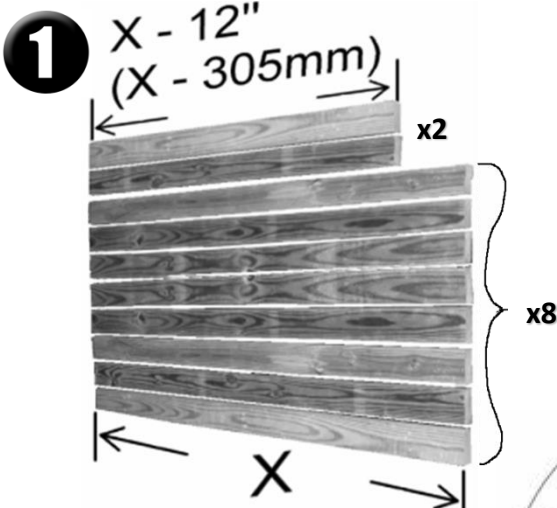

**OUTDOOR
FURNITURE**

PATIO TABLE

#10x1"
(4.75mmx25mm)

Included

x2

x10

2x4
3 1/2"
(89mm) 1 1/2"
(38mm)

**Materials
Needed**

**Tools
Needed**

Maximum Recommended Length of X = 6' (1829 mm) (Per Pair of Legs)

2-Year Limited Warranty for this product purchased for normal household use. We warrant this product to the original purchaser of a product that it will be free from defects in material and workmanship for a period of 2 years from the date of purchase. We will repair, replace, or refund the purchase price of the product, at the option of us, upon return of the product and the original receipt. In the US, this warranty gives you specific legal rights that may vary from state to state.