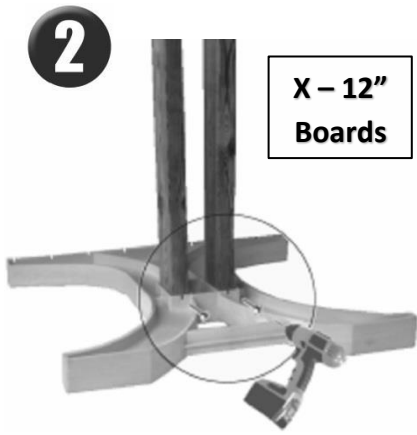

**OUTDOOR
FURNITURE**

PATIO TABLE

#10x1"
(4.75mmx25mm)

Included

x2

x10

2x4
3 1/2"
(89mm) 1 1/2"
(38mm)

**Materials
Needed**

**Tools
Needed**

Maximum Recommended Length of X = 6' (1829 mm) (Per Pair of Legs)

2-Year Limited Warranty for this product purchased for normal household use. We warrant this product to the original purchaser of a product that it will be free from defects in material and workmanship for a period of 2 years from the date of purchase. We will repair, replace, or refund the purchase price of the product, at the option of us, upon return of the product and the original receipt. In the US, this warranty gives you specific legal rights that may vary from state to state.