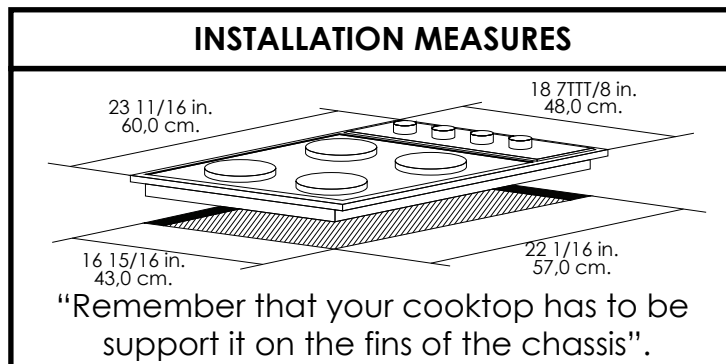

## Model: CG 4PL

MEASURES AND WEIGHTS					
Product			PACKING		
	in	cm		in	cm
<b>Front:</b>	23 11/16	60,0	<b>Front:</b>	27 3/8	69,5
<b>Depth:</b>	18 7/8	48,0	<b>Depth:</b>	22 11/16	57,5
<b>Height:</b>	3 11/16	9,3	<b>Height:</b>	7 1/8	18,0
	lb	kg		lb	kg
<b>Weight:</b>	23,0	10,4	<b>Weight:</b>	17,9	8,1